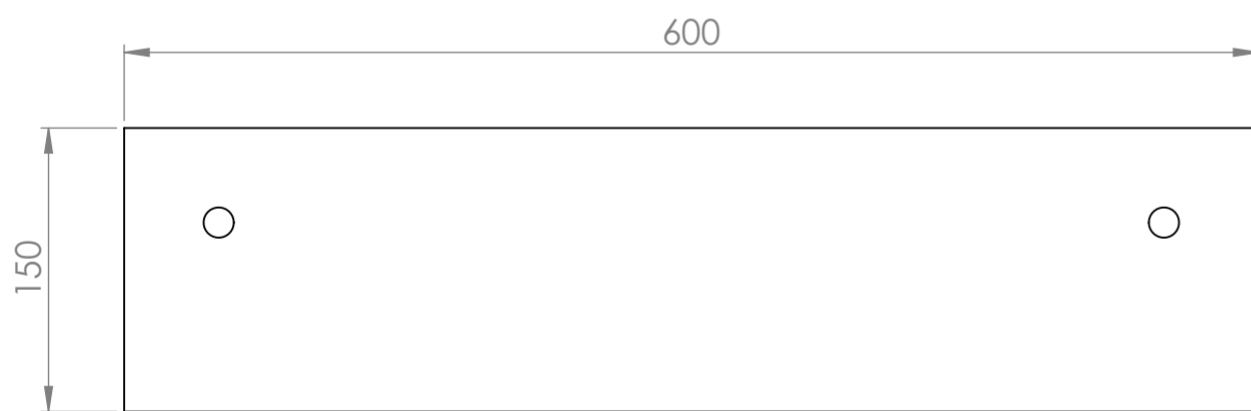

Top View

Back View

Side View

PIETRA

Product Name	Quadra 600
Material	Marble
Product Size (mm)	600 x 300 x 150

All dimensions provided in millimeters.