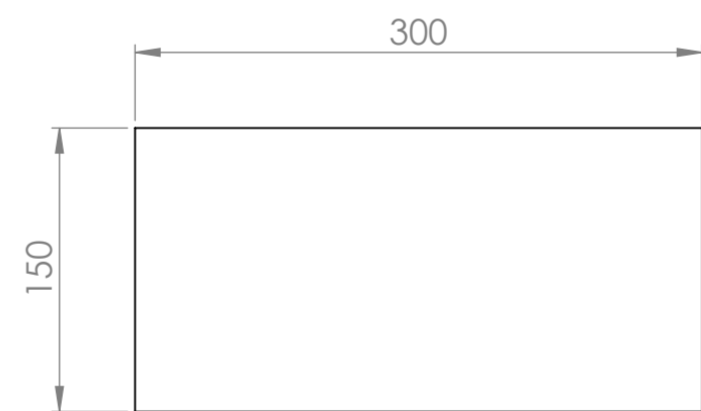

Top View

Back View

Side View

PIETRA

Product Name	Quadra 600
Material	Marble
Product Size (mm)	600 x 300 x 150

All dimensions provided in millimeters.