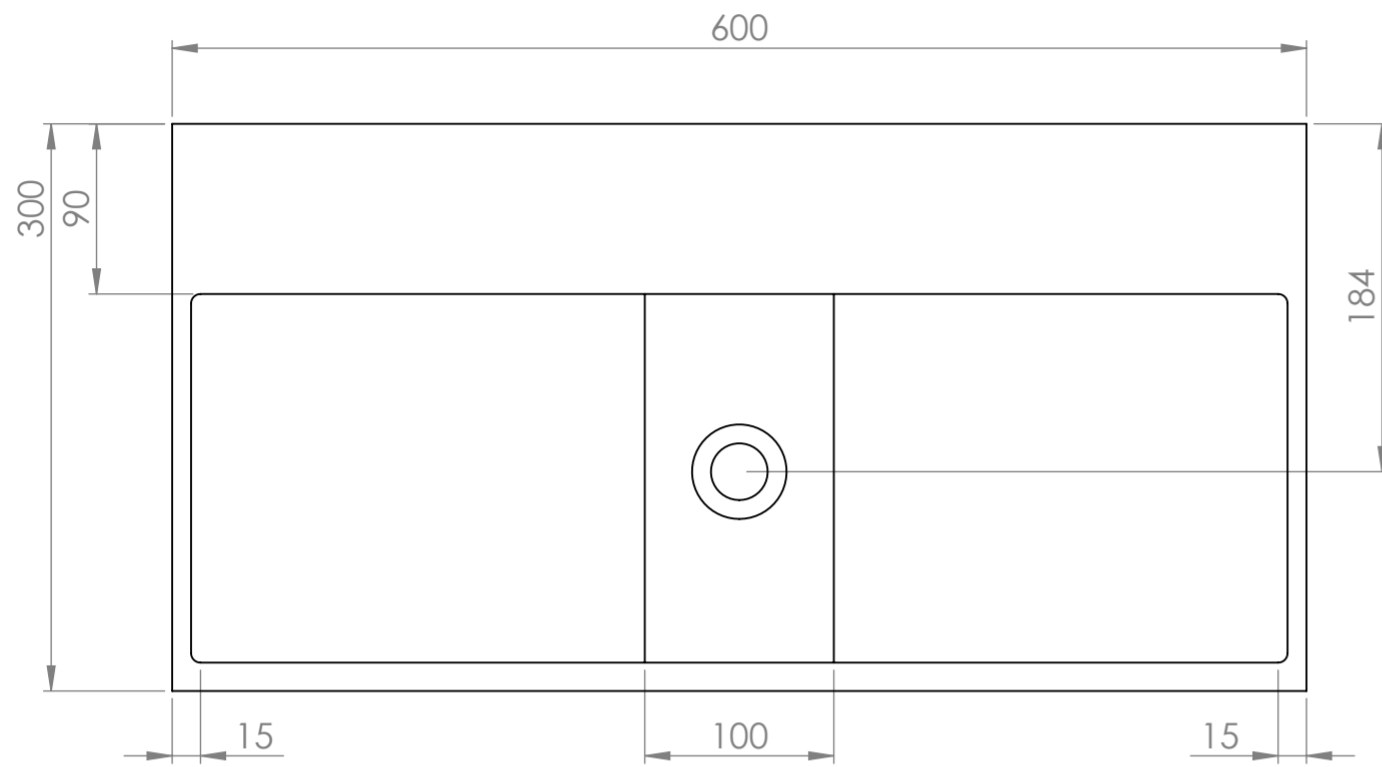

Top View

Back View

Side View

PIETRA

Product Name	Quadra 600
Material	Marble
Product Size (mm)	600 x 300 x 150

All dimensions provided in millimeters.