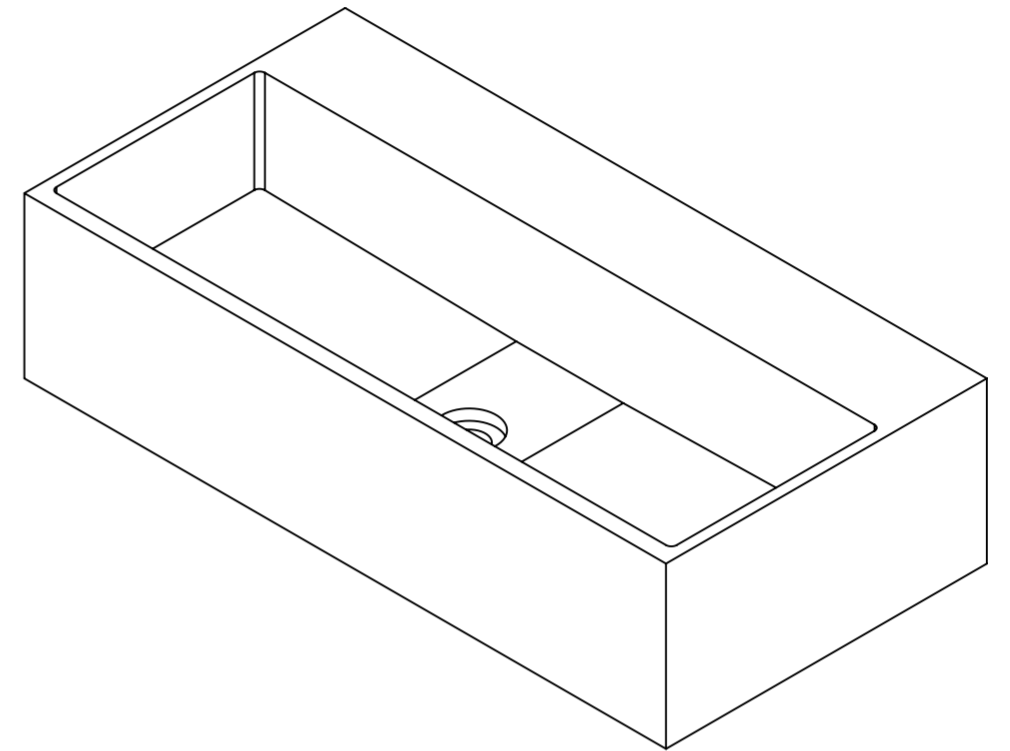

Top View

Back View

Side View

PIETRA

Product Name	Quadra 600
Material	Marble
Product Size (mm)	600 x 300 x 150

All dimensions provided in millimeters.