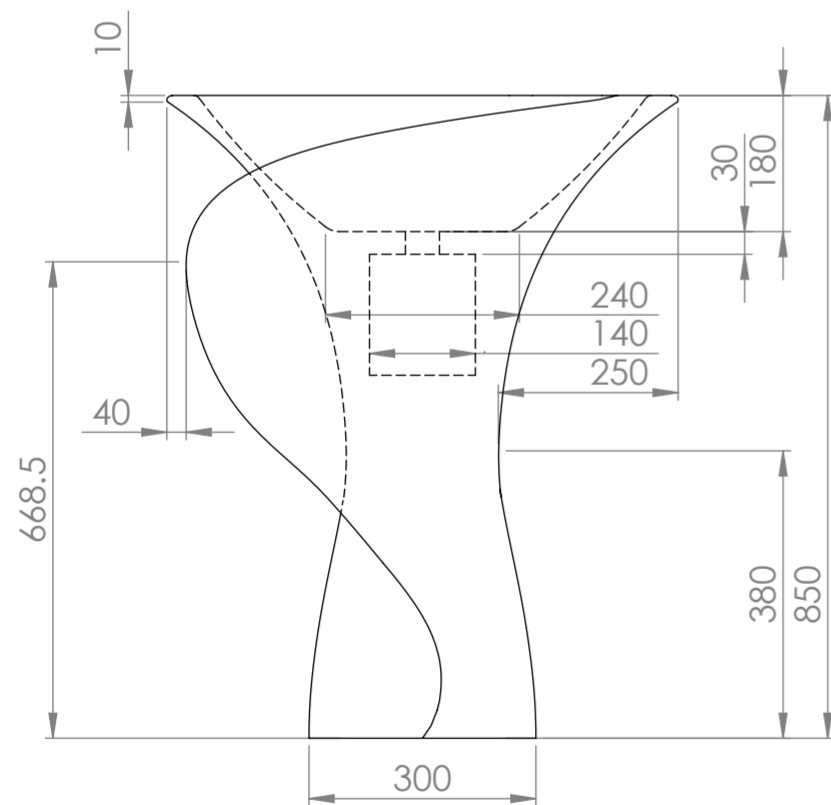

Top View

Front View - Section View

Side View - Section View

PIETRA

Product Name	Canova
Material	Marble
Product Size (mm)	700 x 500 x 850

All dimensions provided in millimeters.