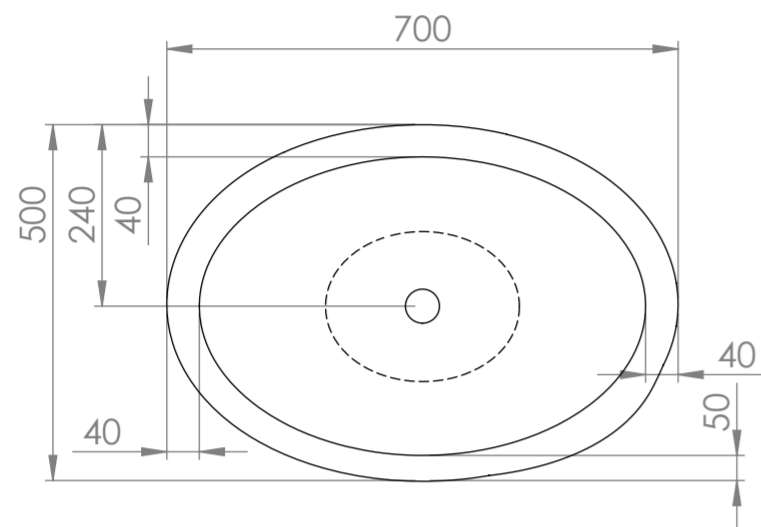

Top View

Front View - Section View

Side View - Section View

PIETRA

Product Name	Canova
Material	Marble
Product Size (mm)	700 x 500 x 850

All dimensions provided in millimeters.