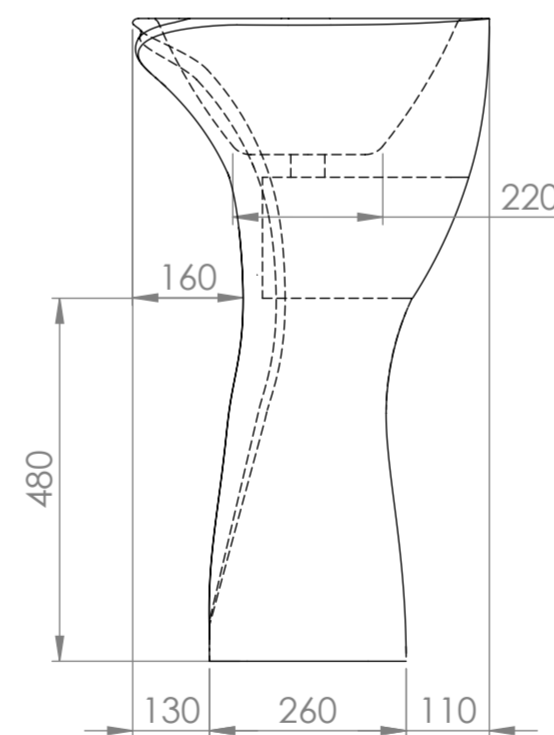

Top View

Front View - Section View

Side View - Section View

PIETRA

Product Name	Canova
Material	Marble
Product Size (mm)	700 x 500 x 850

All dimensions provided in millimeters.