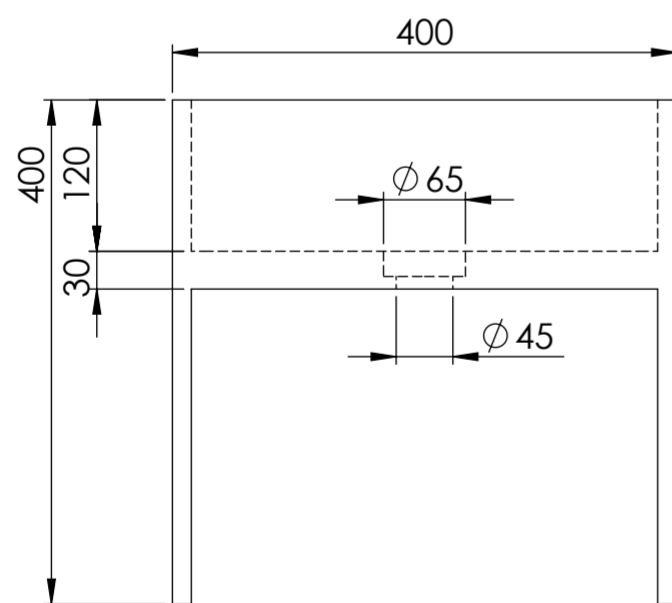

Top View

Waste Fitting

Front View - Section View

Side View

PIETRA

Product Name	Cino
Weight, kg	39
Material	Marble
Product Size (mm)	400 x 400 x 400

All dimensions provided in millimeters.