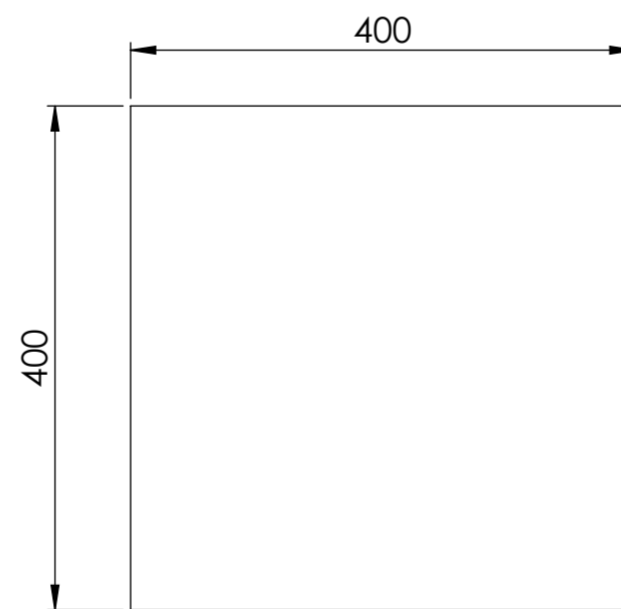

Top View

Waste Fitting

Front View - Section View

Side View

PIETRA

Product Name	Cino
Weight, kg	39
Material	Marble
Product Size (mm)	400 x 400 x 400

All dimensions provided in millimeters.