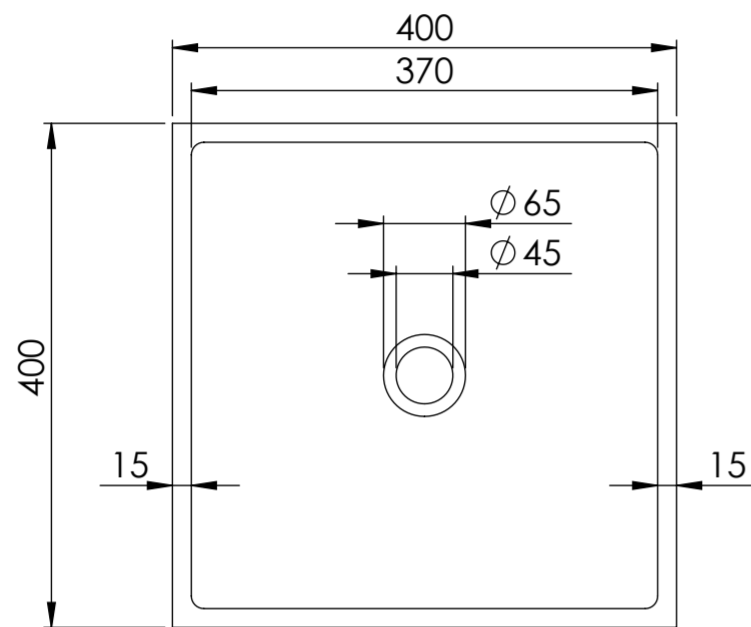

Top View

Waste Fitting

Front View - Section View

Side View

PIETRA

Product Name	Cino
Weight, kg	39
Material	Marble
Product Size (mm)	400 x 400 x 400

All dimensions provided in millimeters.