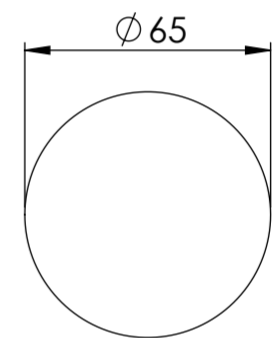

Top View

Waste Fitting

Front View - Section View

Side View

PIETRA

Product Name	Cino
Weight, kg	39
Material	Marble
Product Size (mm)	400 x 400 x 400

All dimensions provided in millimeters.