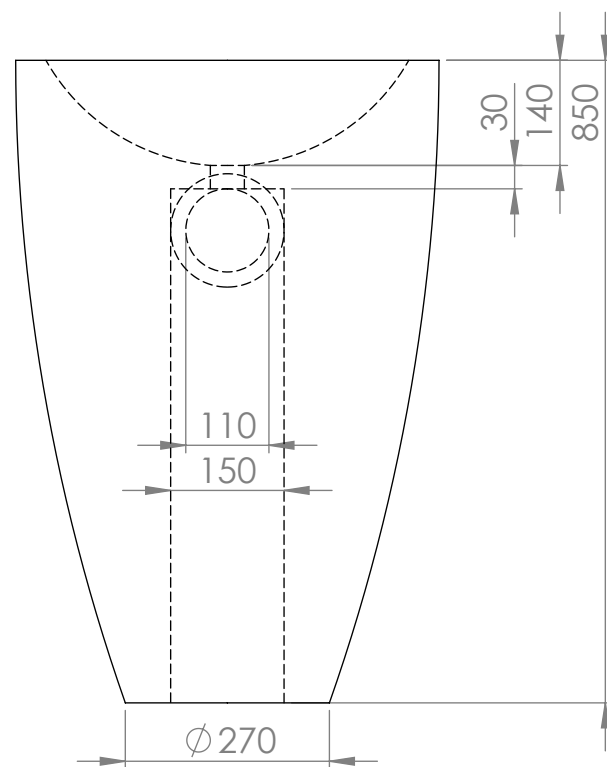

Top View

Front View - Section View

Side View Section View

PIETRA

Product Name	Fiori
Material	Carrara Marble
Product Size (mm)	560 x 850

All dimensions provided in millimeters.