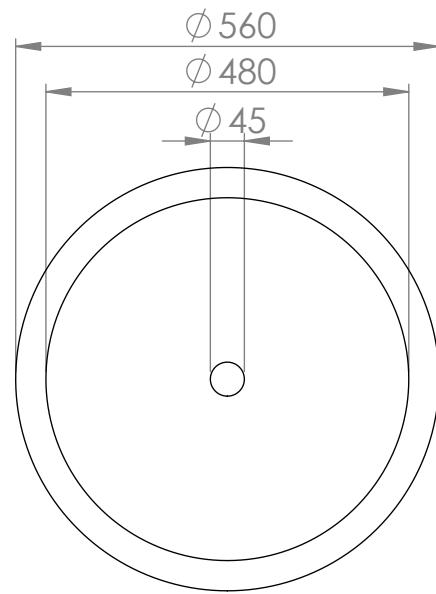

Top View

Front View - Section View

Side View Section View

PIETRA

Product Name	Fiori
Material	Carrara Marble
Product Size (mm)	560 x 850

All dimensions provided in millimeters.