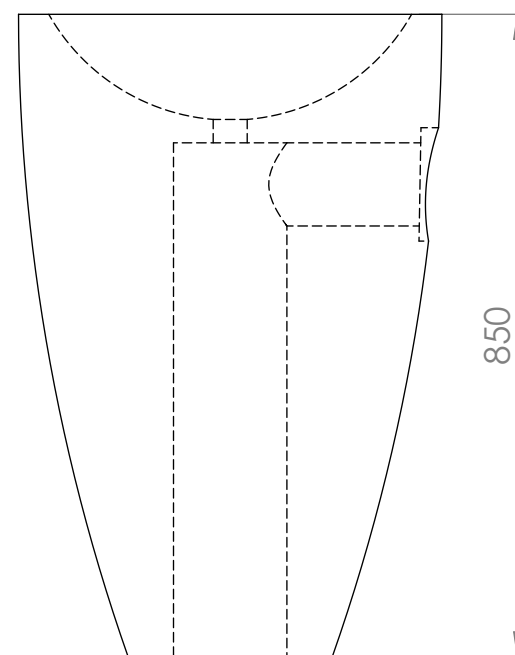

Top View

Front View - Section View

Side View Section View

PIETRA

Product Name	Fiori
Material	Carrara Marble
Product Size (mm)	560 x 850

All dimensions provided in millimeters.