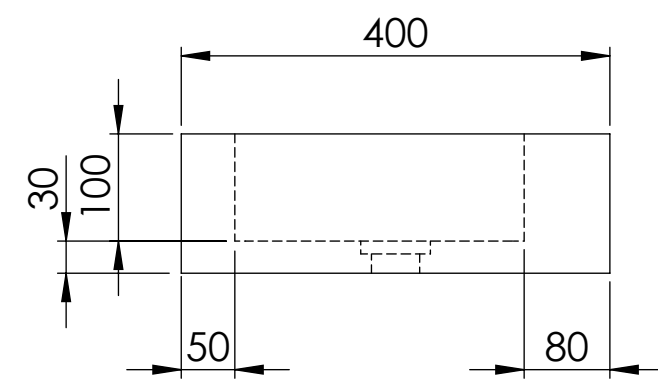

Top View

Front View - Section View

Side View

Waste Fitting

PIETRA

Product Name	Capri
Weight, kg	61
Material	Marble
Product Size (mm)	800 x 400 x 140

All dimensions provided in millimeters.