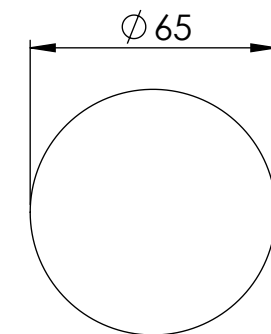

Top View

Front View - Section View

Side View

Waste Fitting

PIETRA

Product Name	Capri
Weight, kg	61
Material	Marble
Product Size (mm)	800 x 400 x 140

All dimensions provided in millimeters.