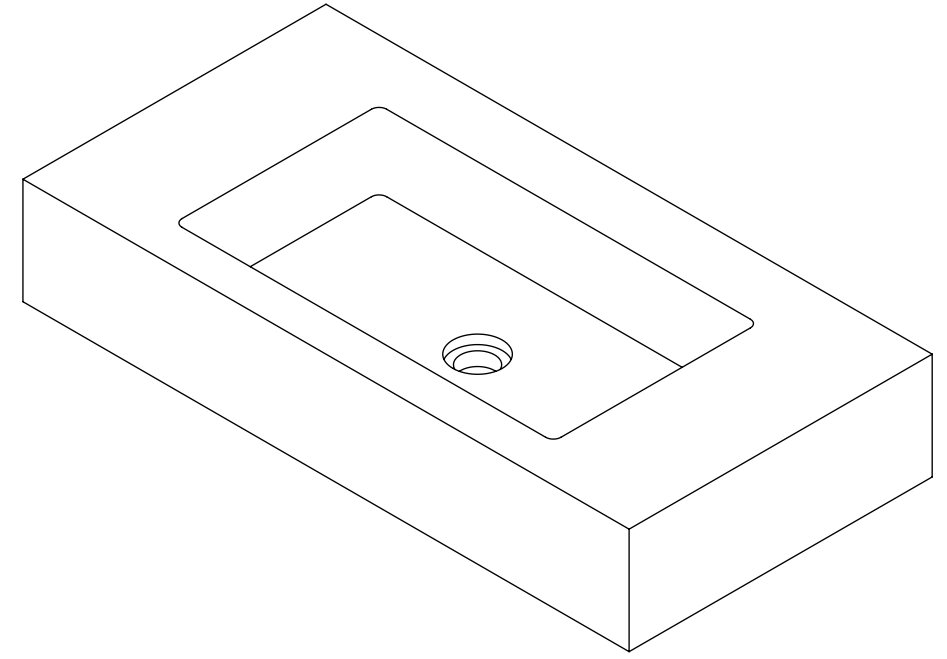

Top View

Front View - Section View

Side View

Waste Fitting

PIETRA

Product Name	Capri
Weight, kg	61
Material	Marble
Product Size (mm)	800 x 400 x 140

All dimensions provided in millimeters.