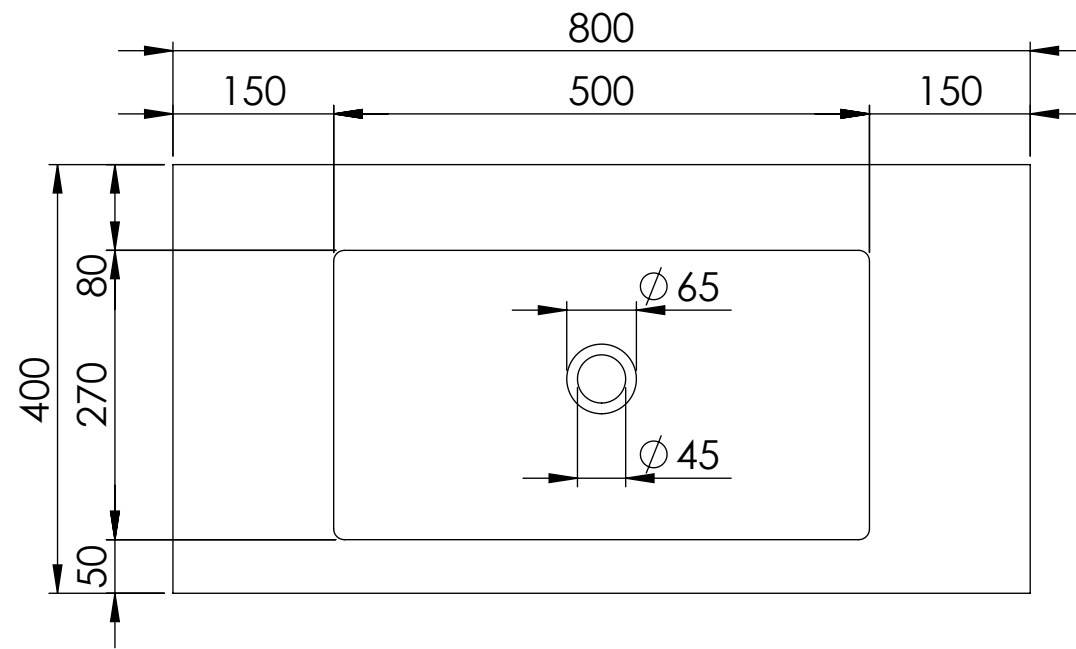

Top View

Front View - Section View

Side View

Waste Fitting

PIETRA

Product Name	Capri
Weight, kg	61
Material	Marble
Product Size (mm)	800 x 400 x 140

All dimensions provided in millimeters.