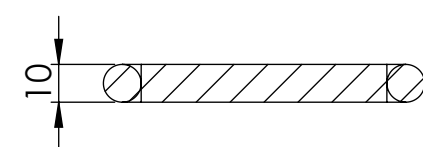

Top View

Front View - Section View

Side View

Waste Fitting

PIETRA

Product Name	Capri
Weight, kg	61
Material	Marble
Product Size (mm)	800 x 400 x 140

All dimensions provided in millimeters.