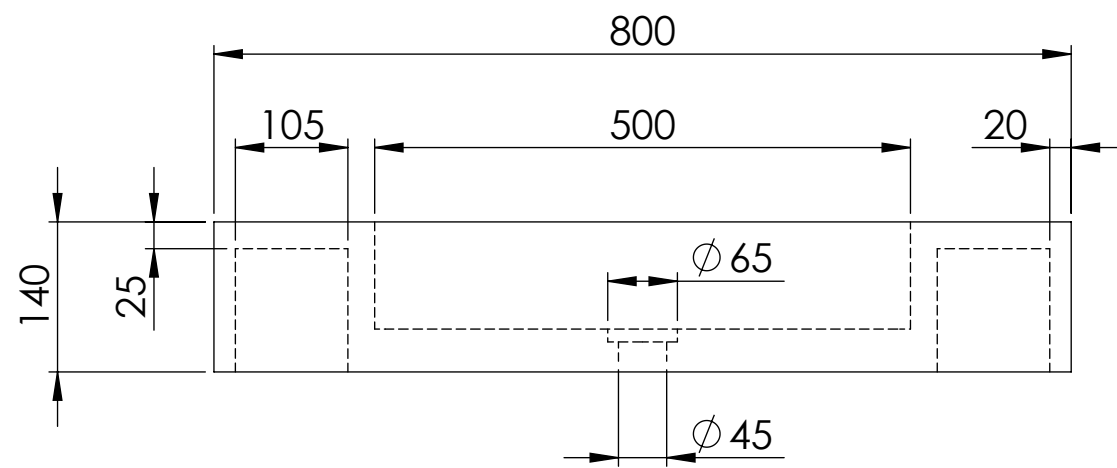

Top View

Front View - Section View

Side View

Waste Fitting

PIETRA

Product Name	Capri
Weight, kg	61
Material	Marble
Product Size (mm)	800 x 400 x 140

All dimensions provided in millimeters.