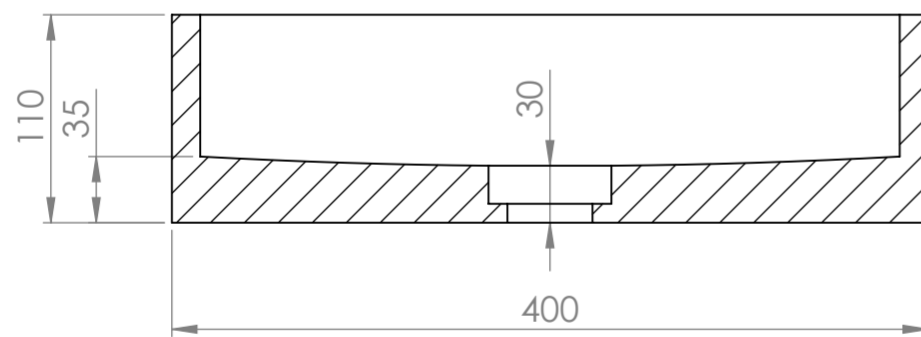

Top View

Front View - Section View

Waste Cover

PIETRA

|                   |                 |
|-------------------|-----------------|
| Product Name      | Cube 400        |
| Material          | Marble          |
| Product Size (mm) | 400 x 400 x 110 |

All dimensions provided in millimeters.