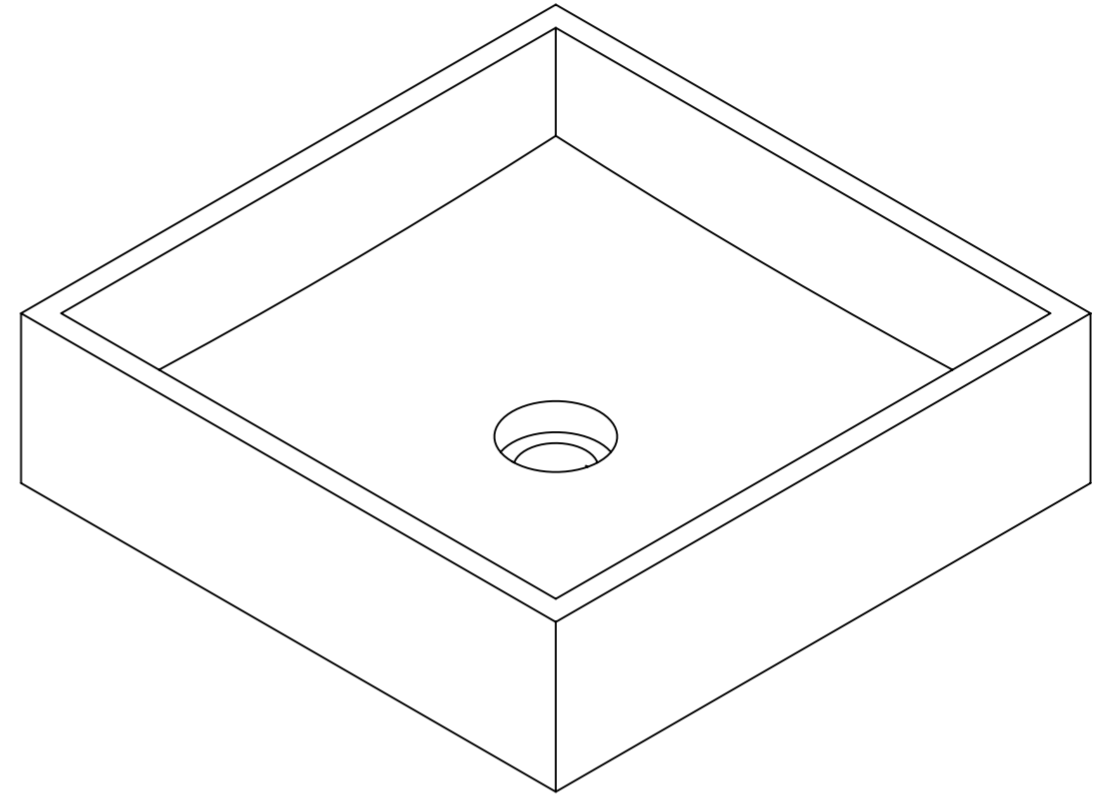

Top View

Front View - Section View

Waste Cover

PIETRA

|                   |                 |
|-------------------|-----------------|
| Product Name      | Cube 400        |
| Material          | Marble          |
| Product Size (mm) | 400 x 400 x 110 |

All dimensions provided in millimeters.