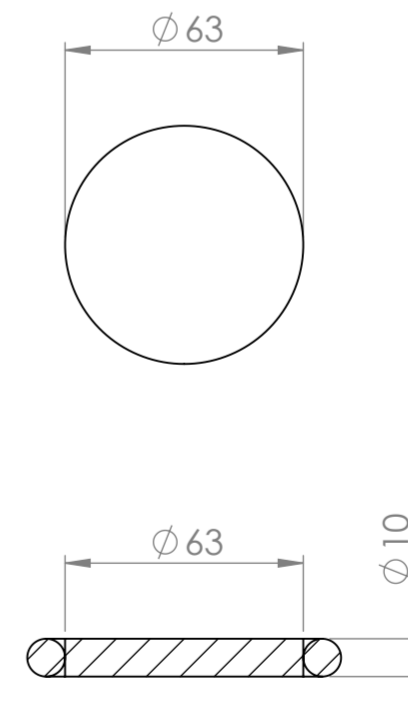

Top View

Front View - Section View

Waste Cover

PIETRA

|                   |                 |
|-------------------|-----------------|
| Product Name      | Cube 400        |
| Material          | Marble          |
| Product Size (mm) | 400 x 400 x 110 |

All dimensions provided in millimeters.