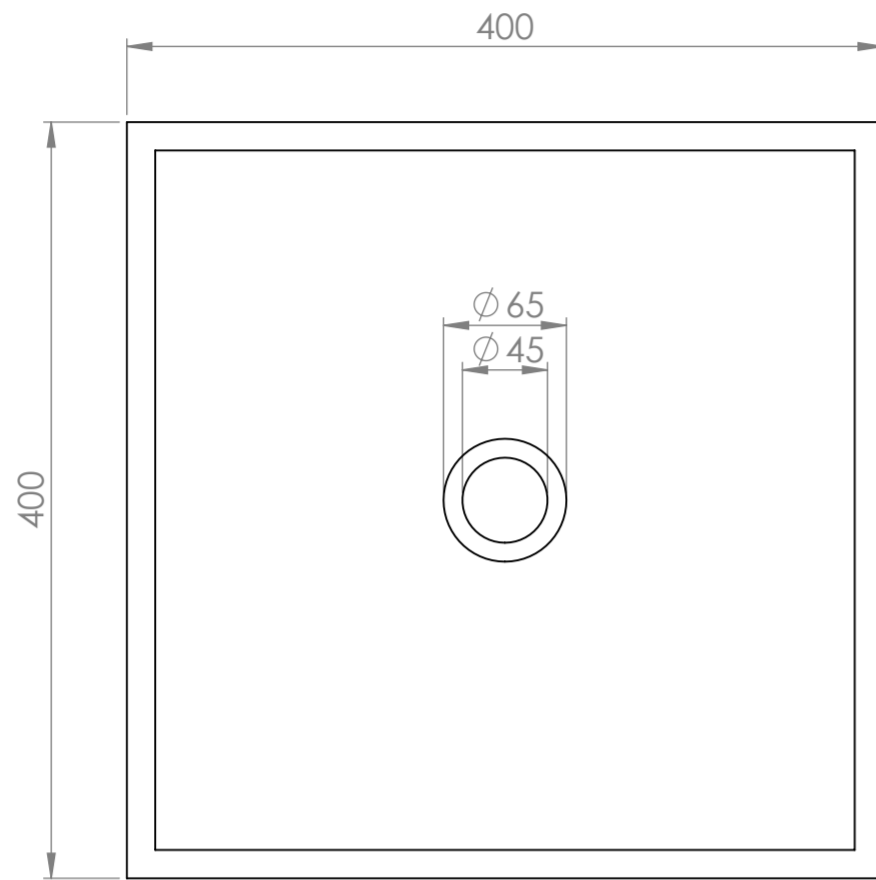

Top View

Front View - Section View

Waste Cover

PIETRA

|                   |                 |
|-------------------|-----------------|
| Product Name      | Cube 400        |
| Material          | Marble          |
| Product Size (mm) | 400 x 400 x 110 |

All dimensions provided in millimeters.