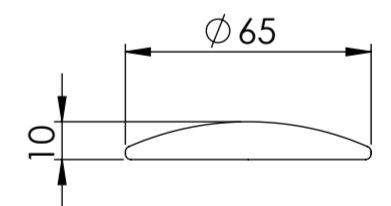

Top View

Waste Fitting

Front View - Section View

Side View - Section View

PIETRA

Product Name	Sasso
Material	Marble
Product Size (mm)	600 x 400 x 120

All dimensions provided in millimeters.