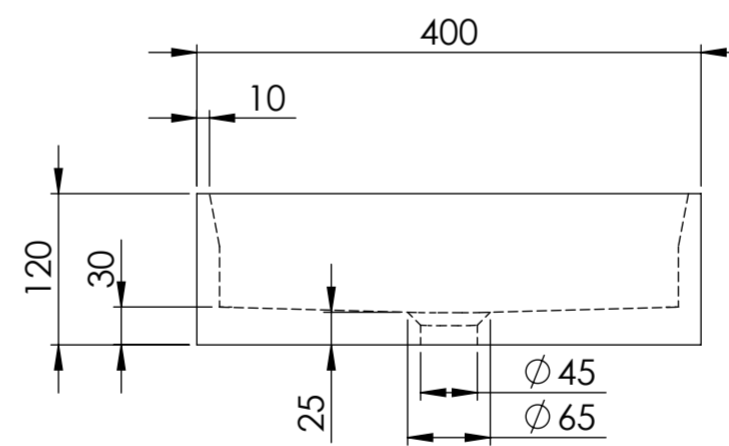

Top View

Waste Fitting

Front View - Section View

Side View - Section View

PIETRA

Product Name	Sasso
Material	Marble
Product Size (mm)	600 x 400 x 120

All dimensions provided in millimeters.