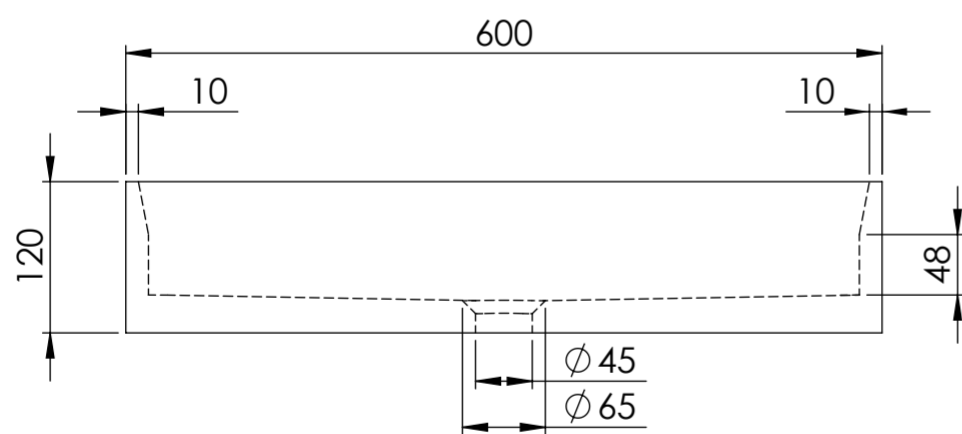

Top View

Waste Fitting

Front View - Section View

Side View - Section View

PIETRA

Product Name	Sasso
Material	Marble
Product Size (mm)	600 x 400 x 120

All dimensions provided in millimeters.