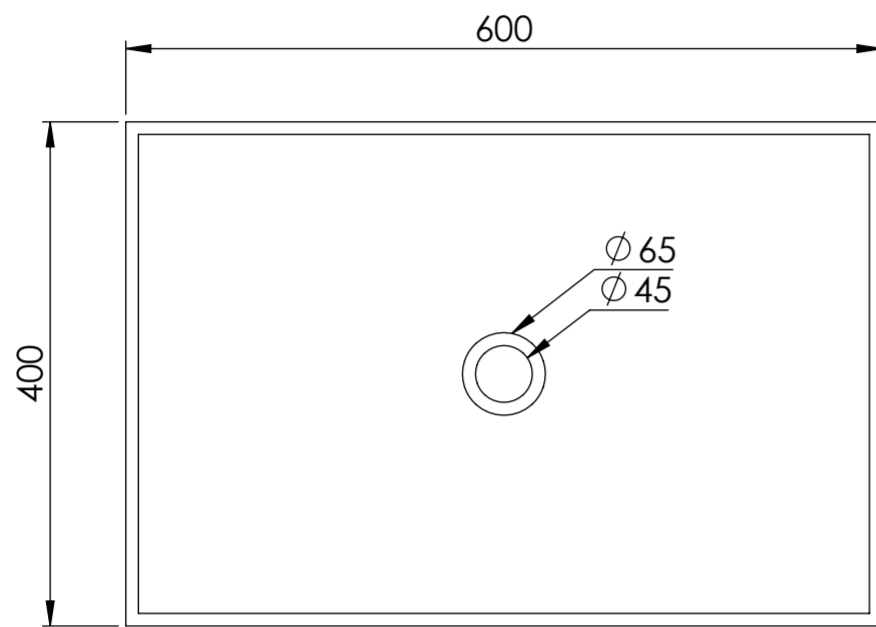

Top View

Waste Fitting

Front View - Section View

Side View - Section View

PIETRA

Product Name	Sasso
Material	Marble
Product Size (mm)	600 x 400 x 120

All dimensions provided in millimeters.