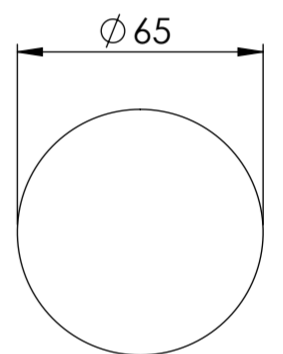

Top View

Waste Fitting

Front View - Section View

Side View - Section View

PIETRA

Product Name	Sasso
Material	Marble
Product Size (mm)	600 x 400 x 120

All dimensions provided in millimeters.