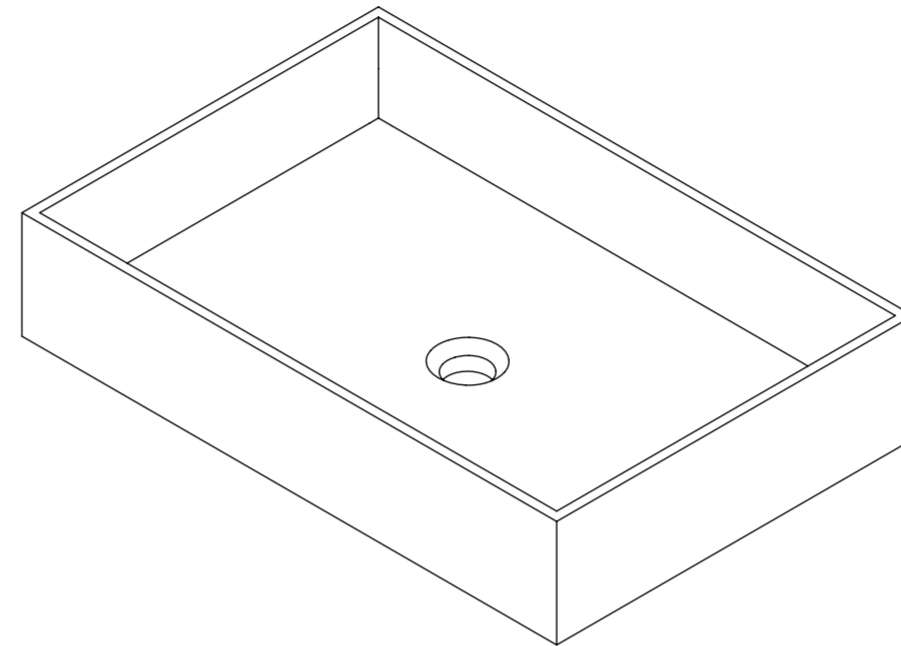

Top View

Waste Fitting

Front View - Section View

Side View - Section View

PIETRA

Product Name	Sasso
Material	Marble
Product Size (mm)	600 x 400 x 120

All dimensions provided in millimeters.