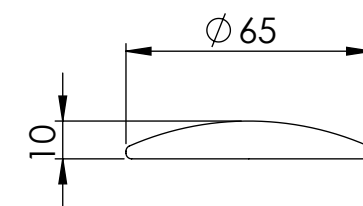

Top View

Side View - Section View

Waste Fitting

PIETRA

Product Name	Italia
Material	Marble
Product Size (mm)	400 x 140

All dimensions provided in millimeters.