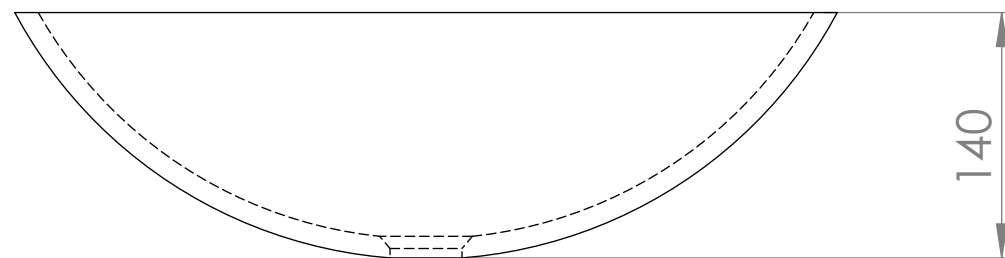

Top View

Side View - Section View

Waste Fitting

PIETRA

Product Name	Italia
Material	Marble
Product Size (mm)	400 x 140

All dimensions provided in millimeters.