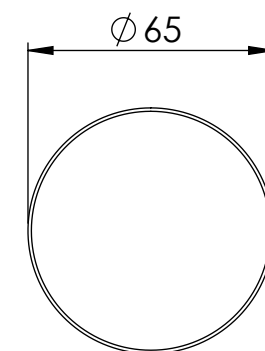

Top View

Side View - Section View

Waste Fitting

PIETRA

Product Name	Italia
Material	Marble
Product Size (mm)	400 x 140

All dimensions provided in millimeters.