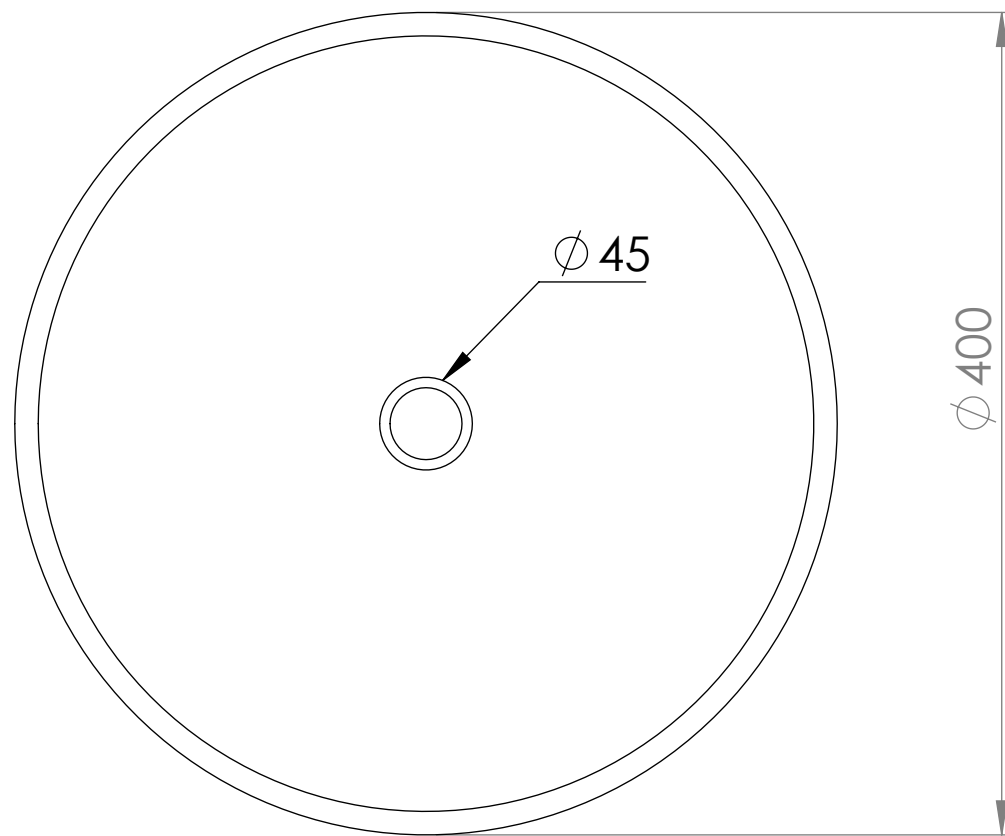

Top View

Side View - Section View

Waste Fitting

PIETRA

Product Name	Italia
Material	Marble
Product Size (mm)	400 x 140

All dimensions provided in millimeters.