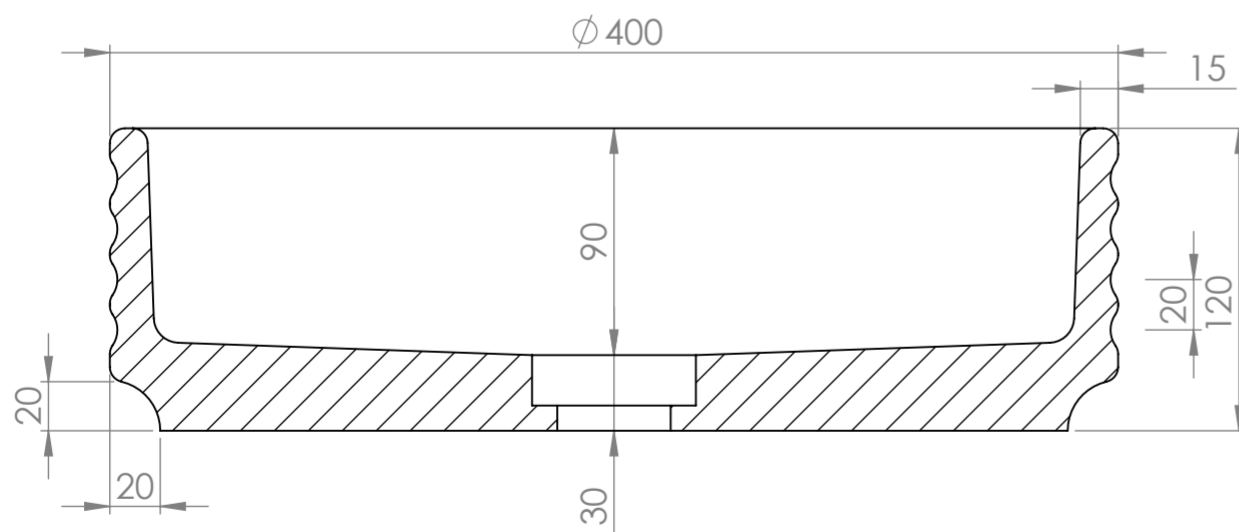

Top View

Front View - Section View

LUSO

Product Name	Perlato Basin
Material	Marble
Product Size (mm)	400 x 120 x 90

All dimensions provided in millimeters.

All basins are supplied with no tap hole(s). If you require a tap hole, you will need to use a standard 38mm hole-saw drill attachment.