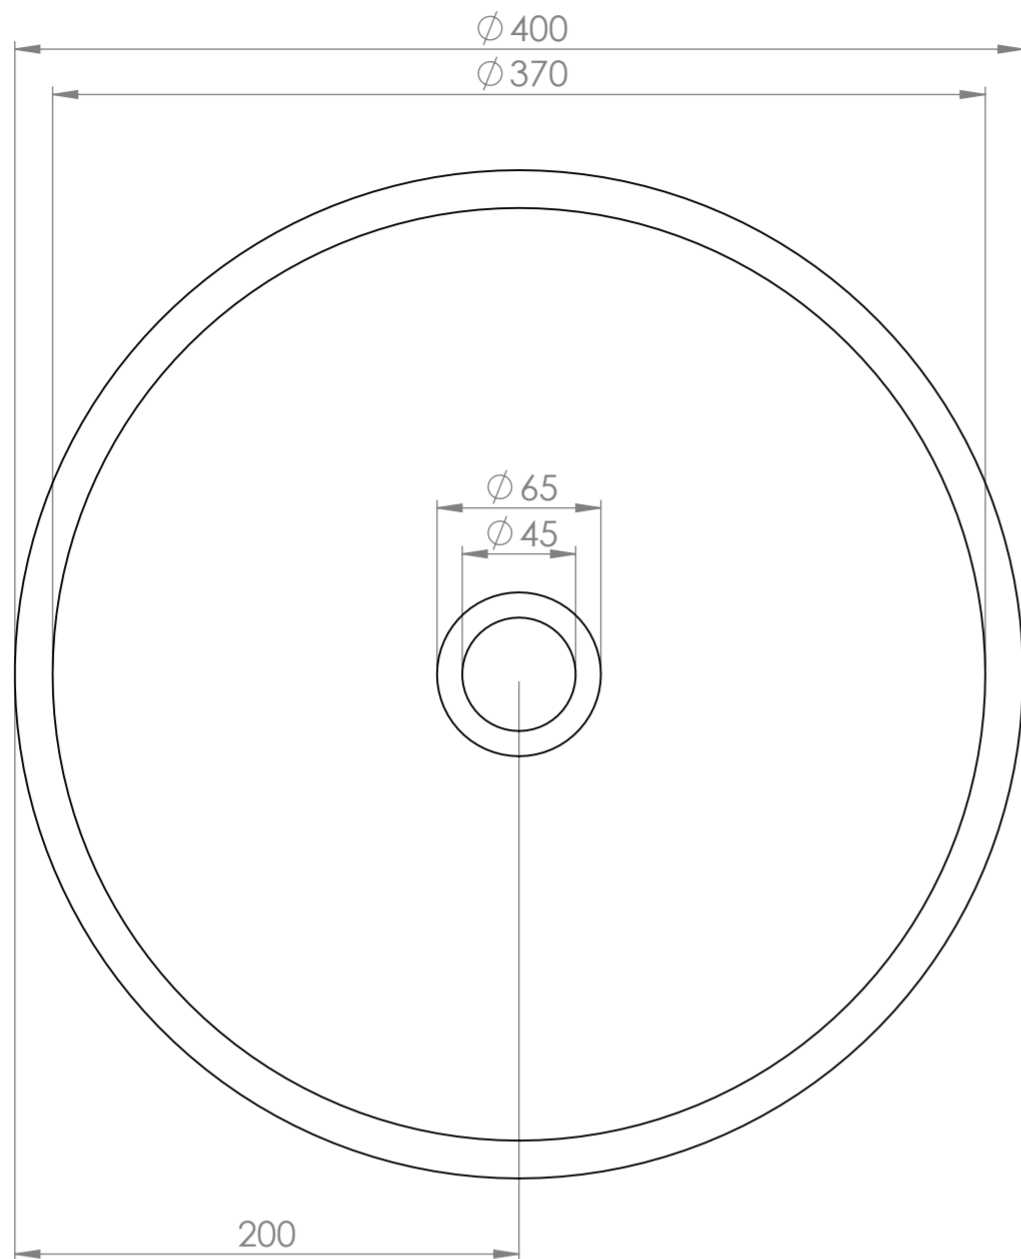

Top View

Front View - Section View

LUSO

Product Name	Perlato Basin
Material	Marble
Product Size (mm)	400 x 120 x 90

All dimensions provided in millimeters.

All basins are supplied with no tap hole(s). If you require a tap hole, you will need to use a standard 38mm hole-saw drill attachment.