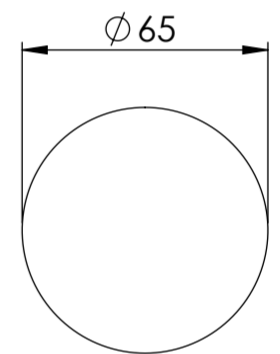

Top View

Waste Fitting

Front View - Section View

Side View

# PIETRA

Product Name	Kudos
Material	Marble
Product Size (mm)	455 x 325 x 130

*All dimensions provided in millimeters.*