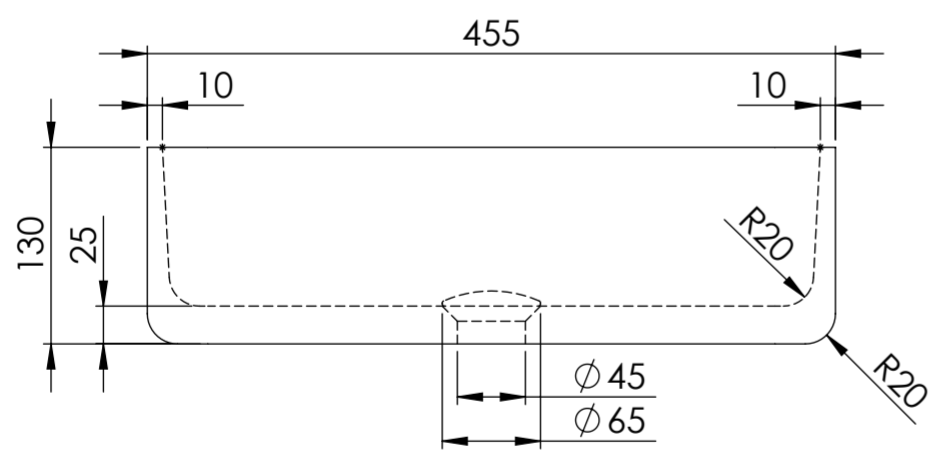

Top View

Waste Fitting

Front View - Section View

Side View

# PIETRA

Product Name	Kudos
Material	Marble
Product Size (mm)	455 x 325 x 130

*All dimensions provided in millimeters.*