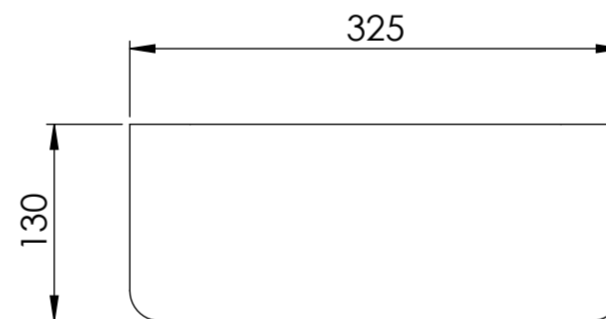

Top View

Waste Fitting

Front View - Section View

Side View

# PIETRA

Product Name	Kudos
Material	Marble
Product Size (mm)	455 x 325 x 130

*All dimensions provided in millimeters.*