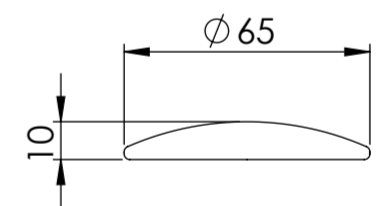

Top View

Waste Fitting

Front View - Section View

Side View

# PIETRA

Product Name	Kudos
Material	Marble
Product Size (mm)	455 x 325 x 130

*All dimensions provided in millimeters.*