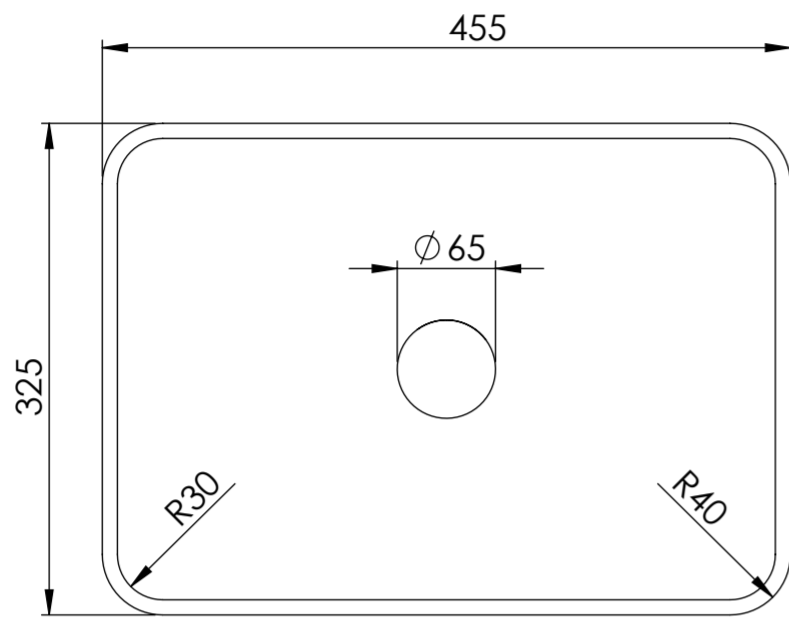

Top View

Waste Fitting

Front View - Section View

Side View

# PIETRA

Product Name	Kudos
Material	Marble
Product Size (mm)	455 x 325 x 130

*All dimensions provided in millimeters.*