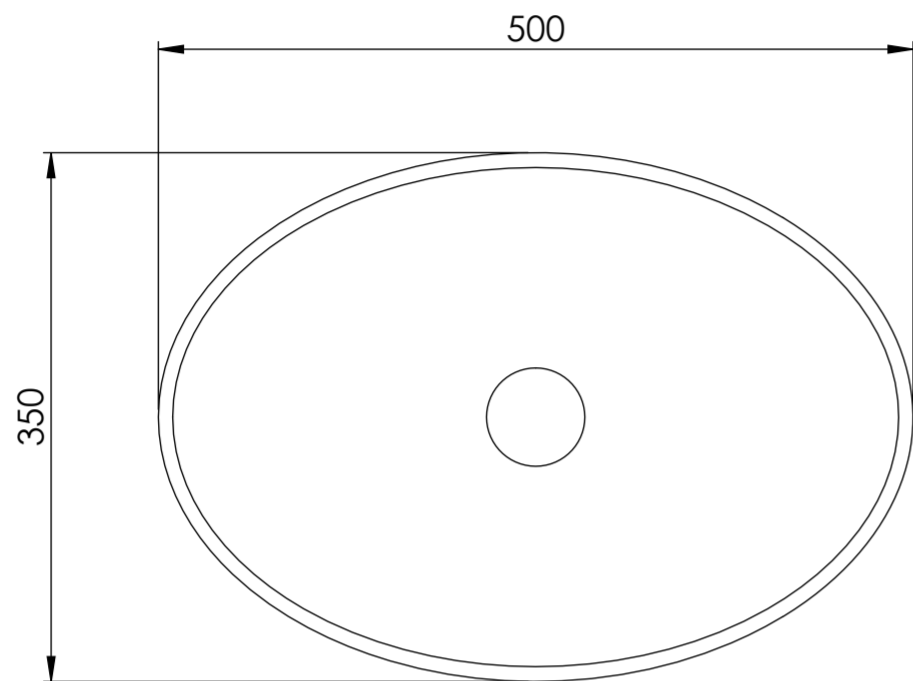

Top View

Waste Fiting

Front View - Section View

Side View - Section View

PIETRA

Product Name	Elegance
Material	Marble
Product Size (mm)	500 x 350 x 130

All dimensions provided in millimeters.