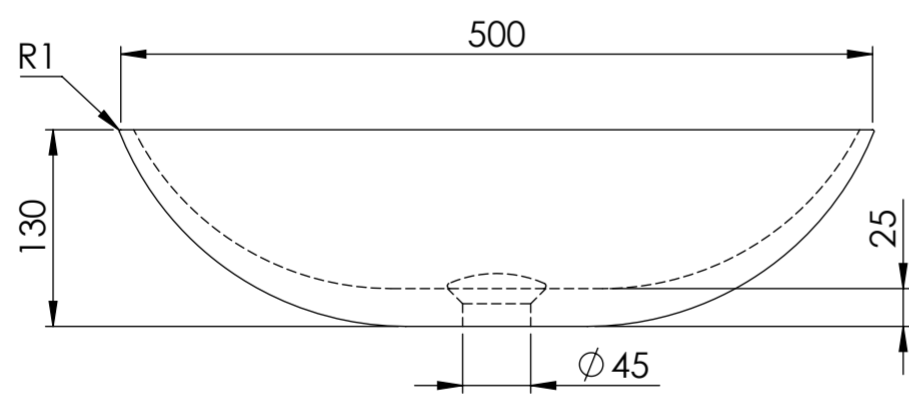

Top View

Waste Fiting

Front View - Section View

Side View - Section View

PIETRA

Product Name	Elegance
Material	Marble
Product Size (mm)	500 x 350 x 130

All dimensions provided in millimeters.