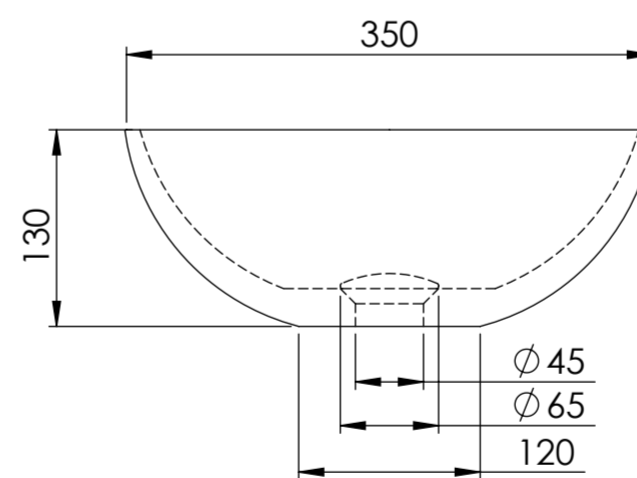

Top View

Waste Fiting

Front View - Section View

Side View - Section View

PIETRA

Product Name	Elegance
Material	Marble
Product Size (mm)	500 x 350 x 130

All dimensions provided in millimeters.