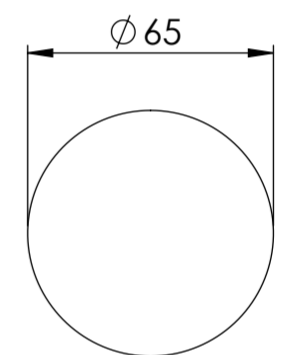

Top View

Waste Fiting

Front View - Section View

Side View - Section View

PIETRA

Product Name	Elegance
Material	Marble
Product Size (mm)	500 x 350 x 130

All dimensions provided in millimeters.