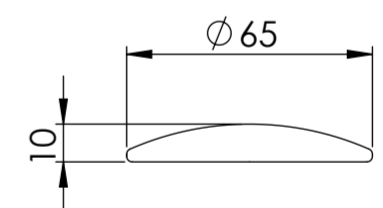

Top View

Waste Fiting

Front View - Section View

Side View - Section View

PIETRA

Product Name	Elegance
Material	Marble
Product Size (mm)	500 x 350 x 130

All dimensions provided in millimeters.