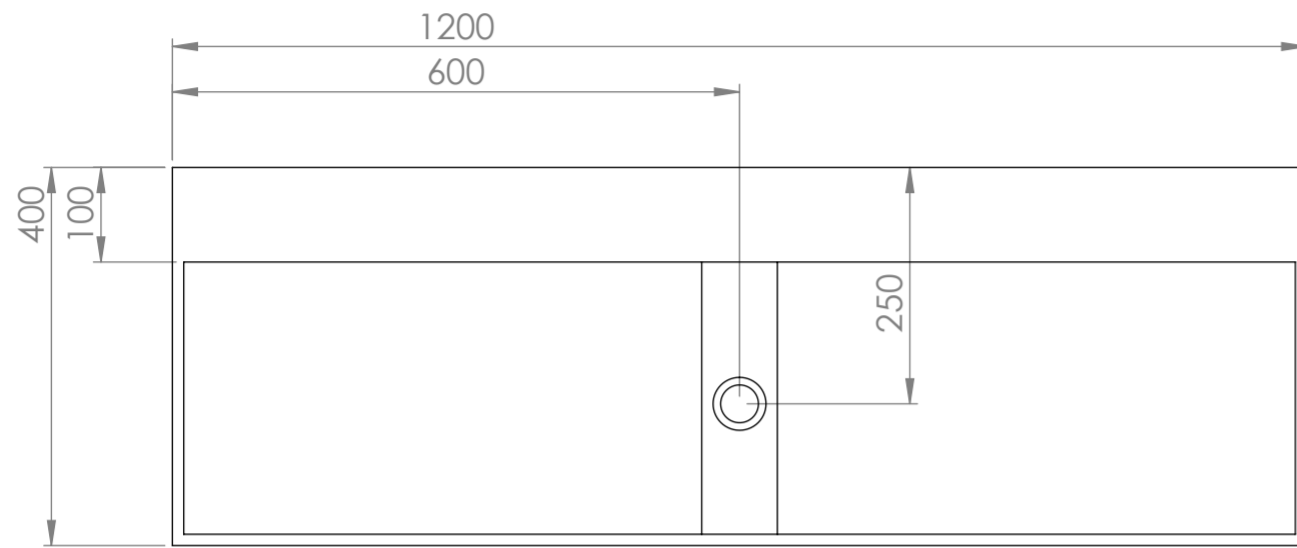

Top View

Front View - Section View

Back View

**LUSO**

Product Name	Thinn 1200
Material	Stone Resin
Product Size (mm)	1200 x 400 x 150

*All dimensions provided in millimeters.  
All basins are supplied with no tap hole(s). If you require a tap hole, you will need to use a standard 38mm hole-saw drill attachment.*