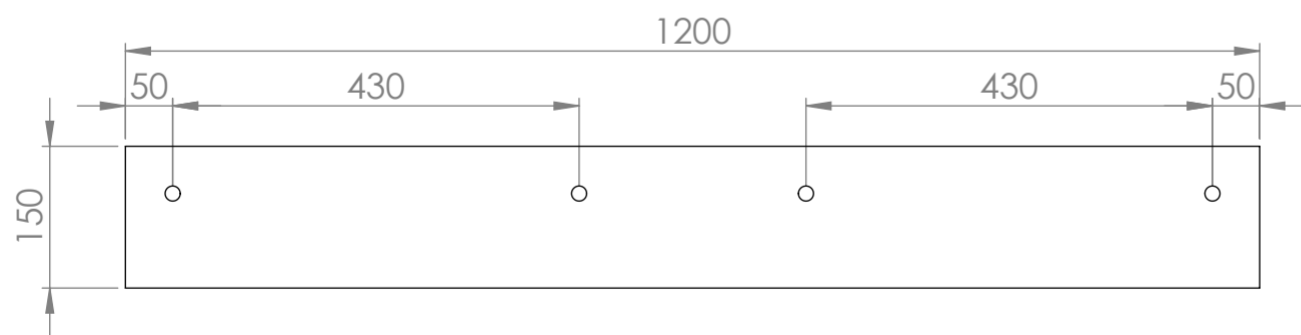

Top View

Front View - Section View

Back View

**LUSO**

Product Name	Thinn 1200
Material	Stone Resin
Product Size (mm)	1200 x 400 x 150

*All dimensions provided in millimeters.  
All basins are supplied with no tap hole(s). If you require a tap hole, you will need to use a standard 38mm hole-saw drill attachment.*