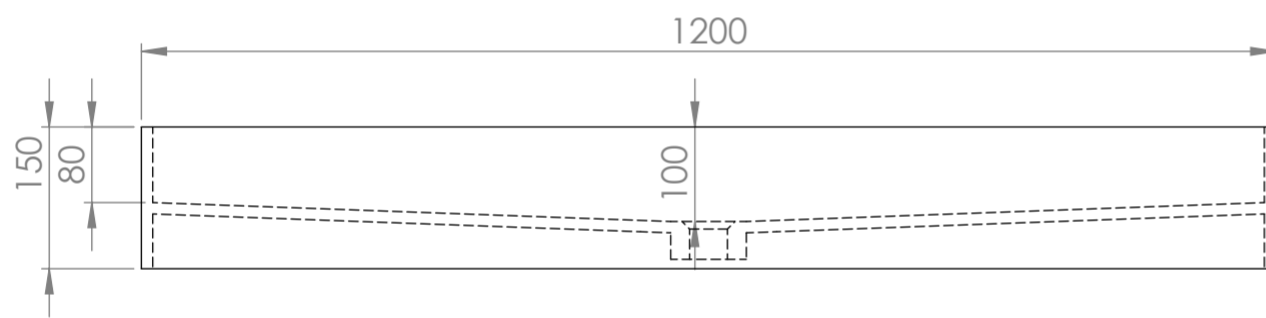

Top View

Front View - Section View

Back View

**LUSO**

Product Name	Thinn 1200
Material	Stone Resin
Product Size (mm)	1200 x 400 x 150

*All dimensions provided in millimeters.  
All basins are supplied with no tap hole(s). If you require a tap hole, you will need to use a standard 38mm hole-saw drill attachment.*