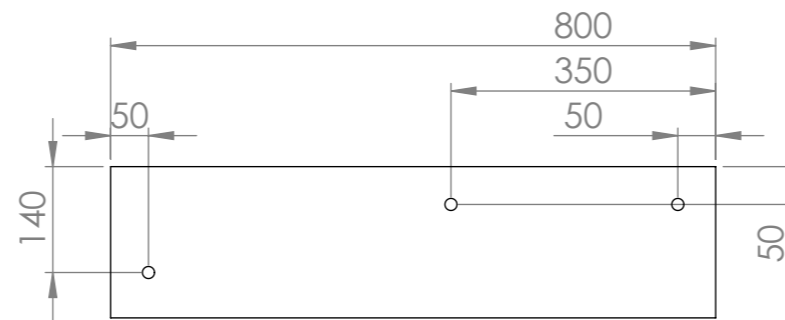

TOP VIEW

FRONT VIEW

BOTTOM VIEW

BACK VIEW

LUSO

Product Name	The Cubix
Weight, kg	21
Material	Stone Resin
Product Size (mm)	800 x 400 x 200

All dimensions provided in millimeters.