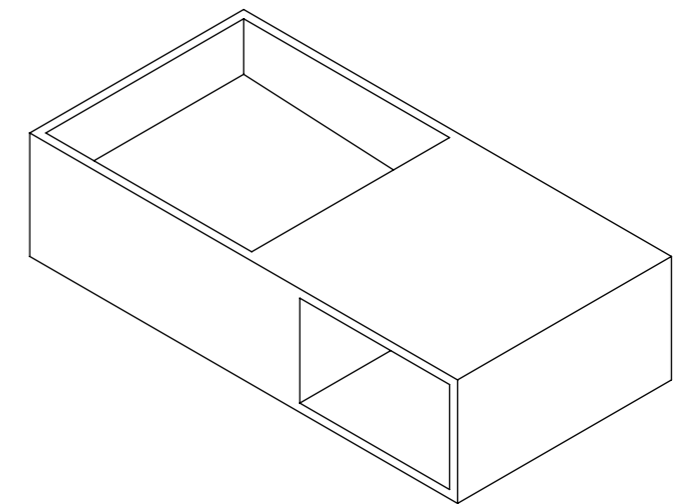

TOP VIEW

FRONT VIEW

BOTTOM VIEW

BACK VIEW

LUSO

Product Name	The Cubix
Weight, kg	21
Material	Stone Resin
Product Size (mm)	800 x 400 x 200

All dimensions provided in millimeters.