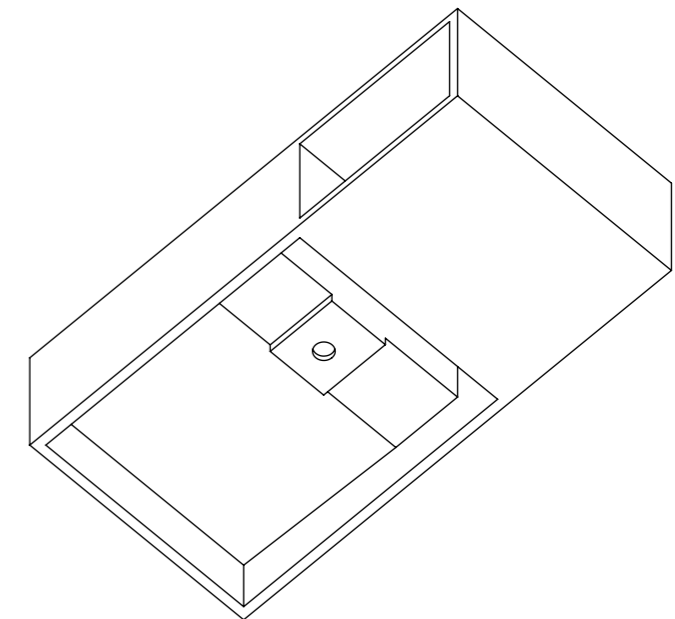

TOP VIEW

FRONT VIEW

BOTTOM VIEW

BACK VIEW

LUSO

Product Name	The Cubix
Weight, kg	21
Material	Stone Resin
Product Size (mm)	800 x 400 x 200

All dimensions provided in millimeters.