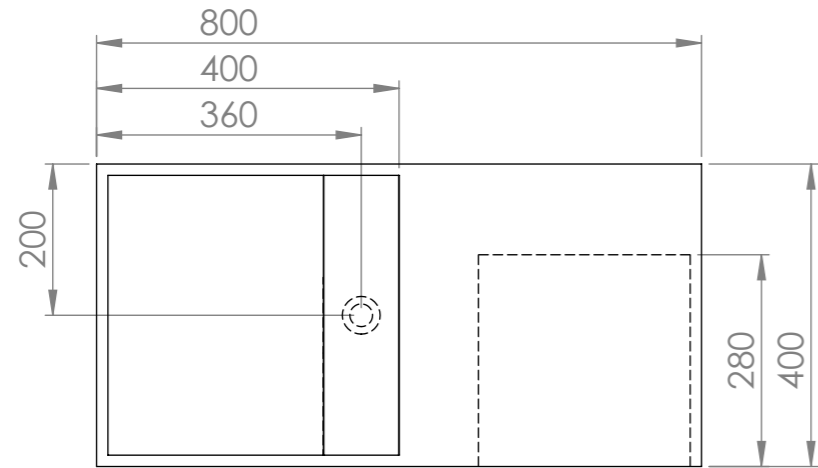

TOP VIEW

FRONT VIEW

BOTTOM VIEW

BACK VIEW

LUSO

Product Name	The Cubix
Weight, kg	21
Material	Stone Resin
Product Size (mm)	800 x 400 x 200

All dimensions provided in millimeters.