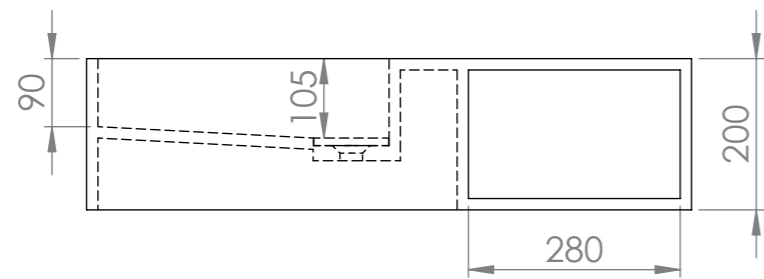

TOP VIEW

FRONT VIEW

BOTTOM VIEW

BACK VIEW

LUSO

Product Name	The Cubix
Weight, kg	21
Material	Stone Resin
Product Size (mm)	800 x 400 x 200

All dimensions provided in millimeters.