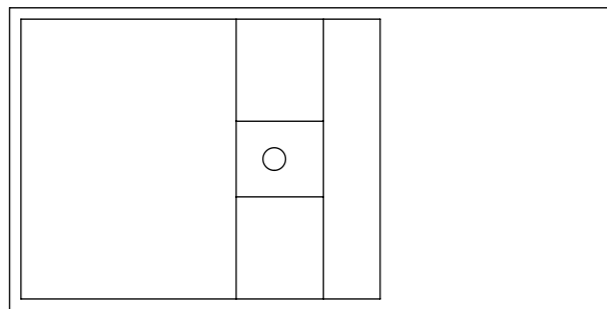

TOP VIEW

FRONT VIEW

BOTTOM VIEW

BACK VIEW

LUSO

Product Name	The Cubix
Weight, kg	21
Material	Stone Resin
Product Size (mm)	800 x 400 x 200

All dimensions provided in millimeters.