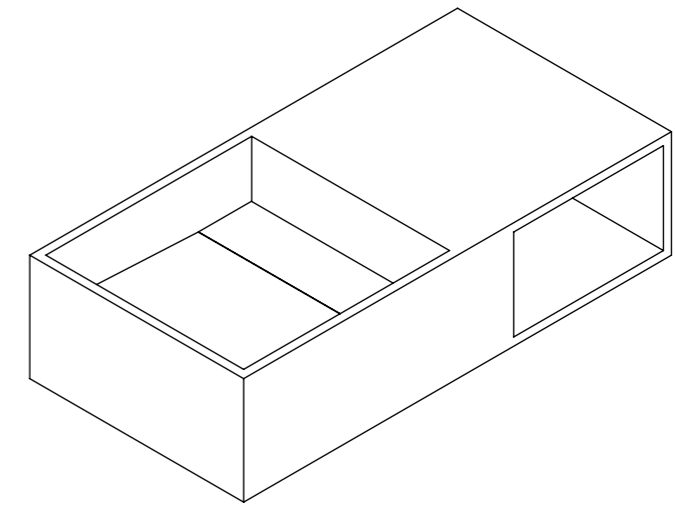

TOP VIEW

FRONT VIEW

BOTTOM VIEW

BACK VIEW

LUSO

Product Name	The Cubix
Weight, kg	21
Material	Stone Resin
Product Size (mm)	800 x 400 x 200

All dimensions provided in millimeters.