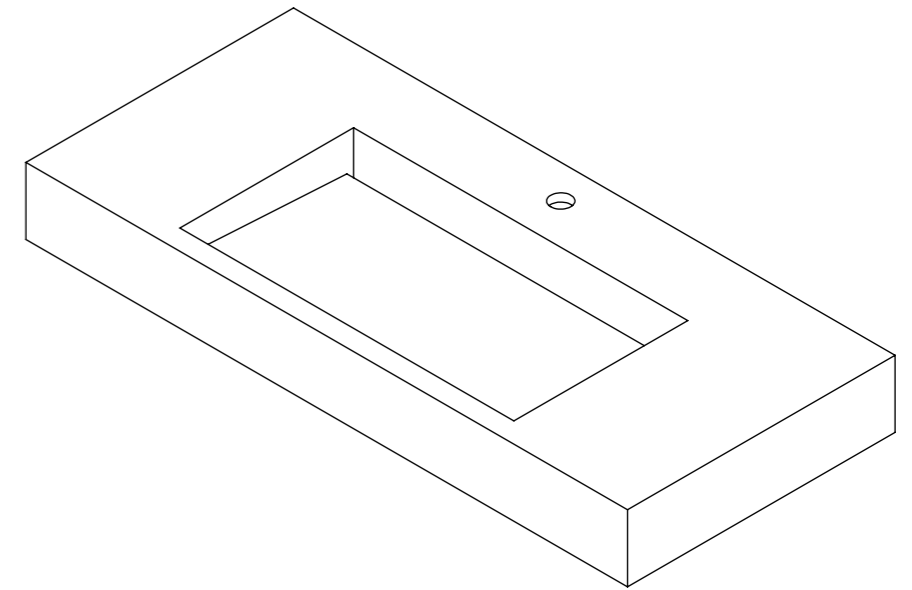

Top View

Front View

Side View - Section View

Back View

LUSO

Product Name	The Aura 900
Weight, kg	19
Material	Stone Resin
Product Size (mm)	900 x 400 x 100

*All dimensions provided in millimeters.
All basins are supplied with no tap hole(s). If you require a tap hole, you will need to use a standard 38mm hole-saw drill attachment.*