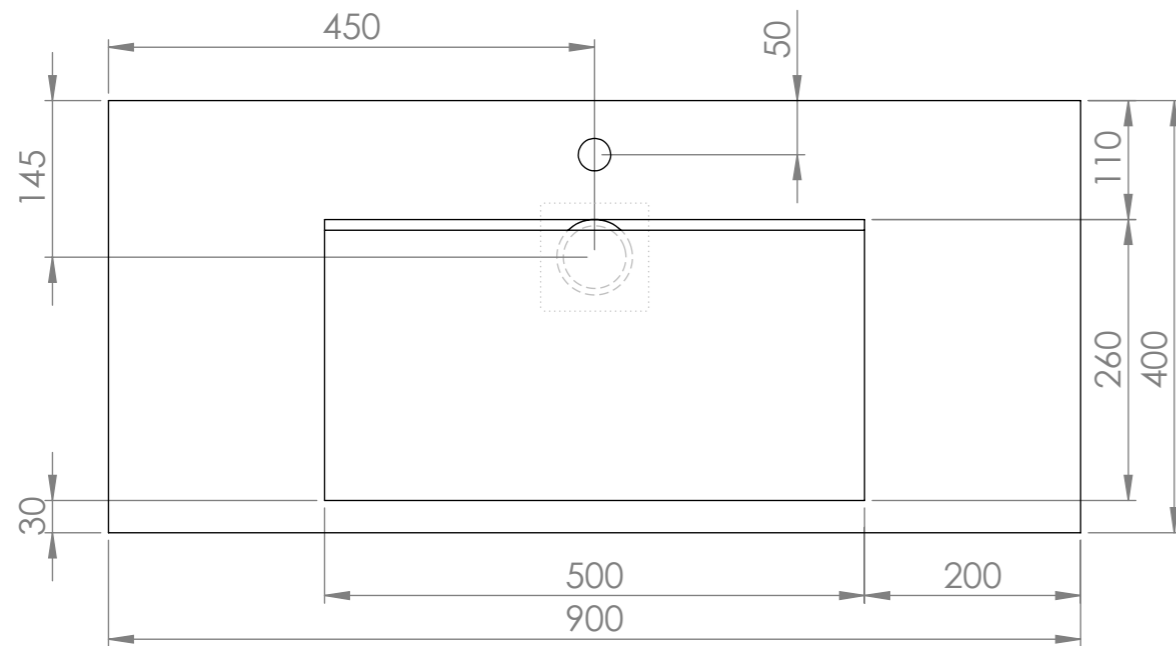

Top View

Front View

Side View - Section View

Back View

LUSO

Product Name	The Aura 900
Weight, kg	19
Material	Stone Resin
Product Size (mm)	900 x 400 x 100

*All dimensions provided in millimeters.
All basins are supplied with no tap hole(s). If you require a tap hole, you will need to use a standard 38mm hole-saw drill attachment.*