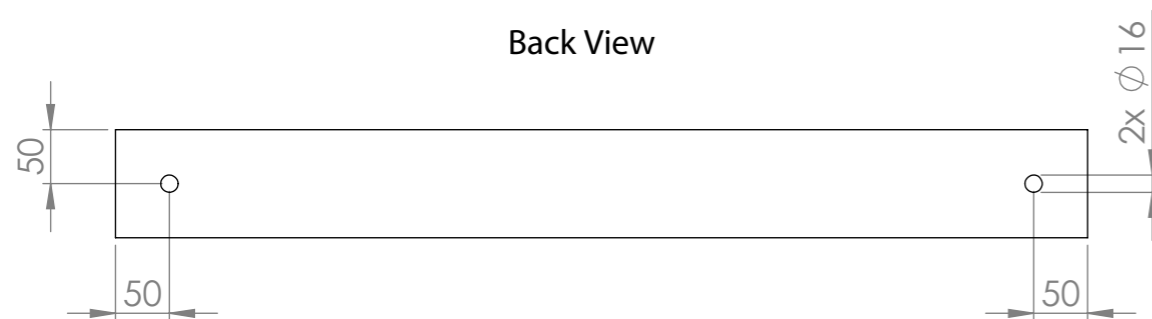

Top View

Front View

Side View - Section View

Back View

LUSO

Product Name	The Aura 900
Weight, kg	19
Material	Stone Resin
Product Size (mm)	900 x 400 x 100

*All dimensions provided in millimeters.
All basins are supplied with no tap hole(s). If you require a tap hole, you will need to use a standard 38mm hole-saw drill attachment.*