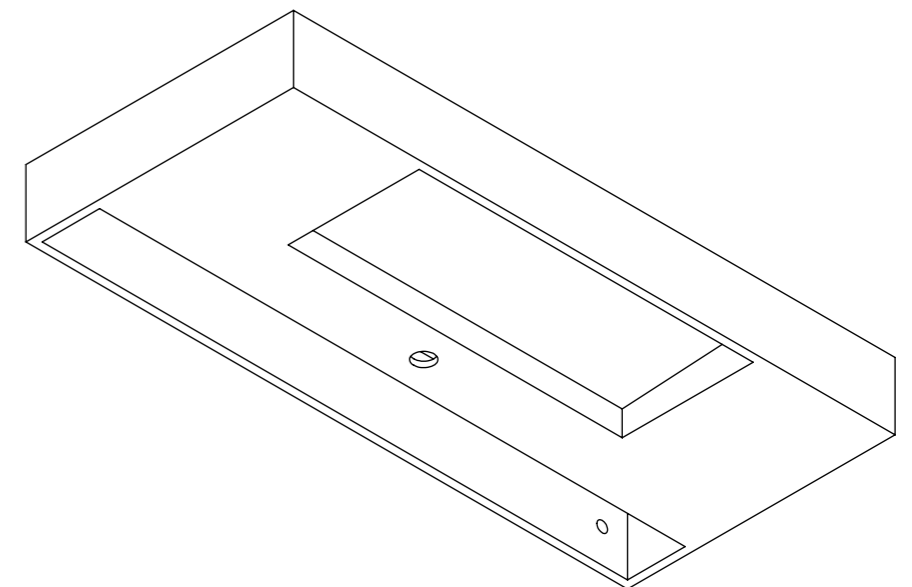

Top View

Front View

Side View - Section View

Back View

LUSO

Product Name	The Aura 900
Weight, kg	19
Material	Stone Resin
Product Size (mm)	900 x 400 x 100

*All dimensions provided in millimeters.
All basins are supplied with no tap hole(s). If you require a tap hole, you will need to use a standard 38mm hole-saw drill attachment.*