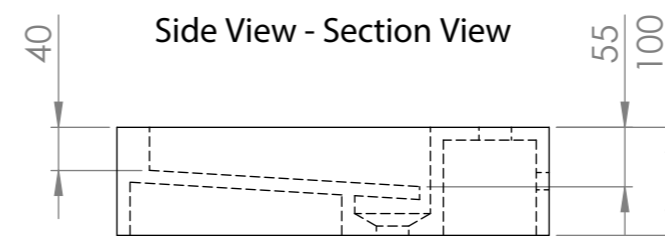

Top View

Front View

Side View - Section View

Back View

LUSO

Product Name	The Aura 900
Weight, kg	19
Material	Stone Resin
Product Size (mm)	900 x 400 x 100

*All dimensions provided in millimeters.
All basins are supplied with no tap hole(s). If you require a tap hole, you will need to use a standard 38mm hole-saw drill attachment.*