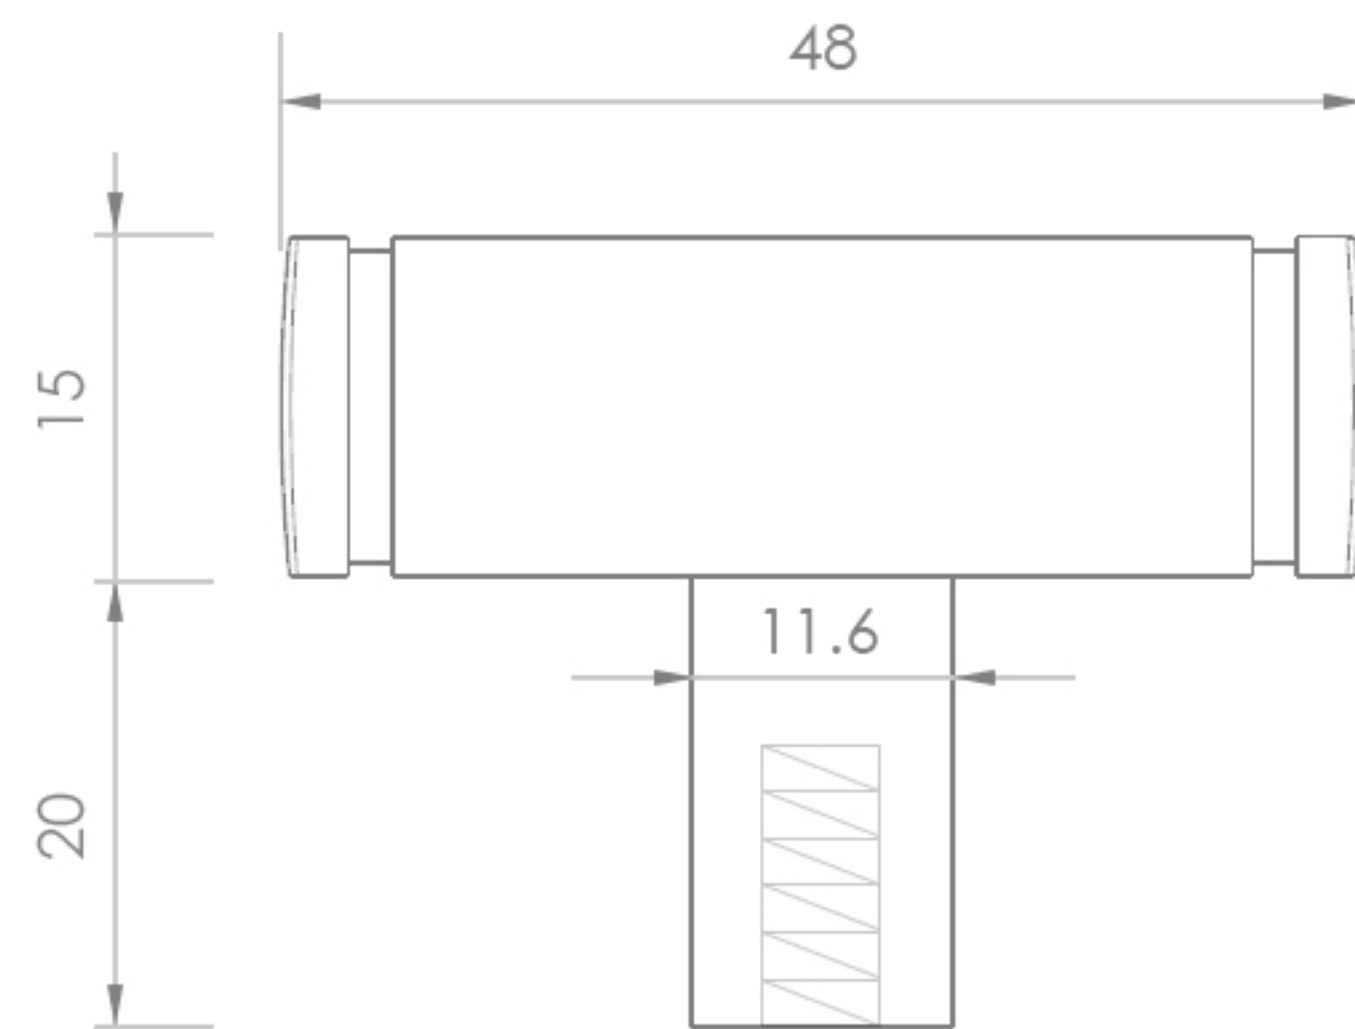

Top View

LUSO

Product Name

Bloomsbury T-Bar Handle

Product size, mm

48 x 35

All dimensions provided in millimeters.