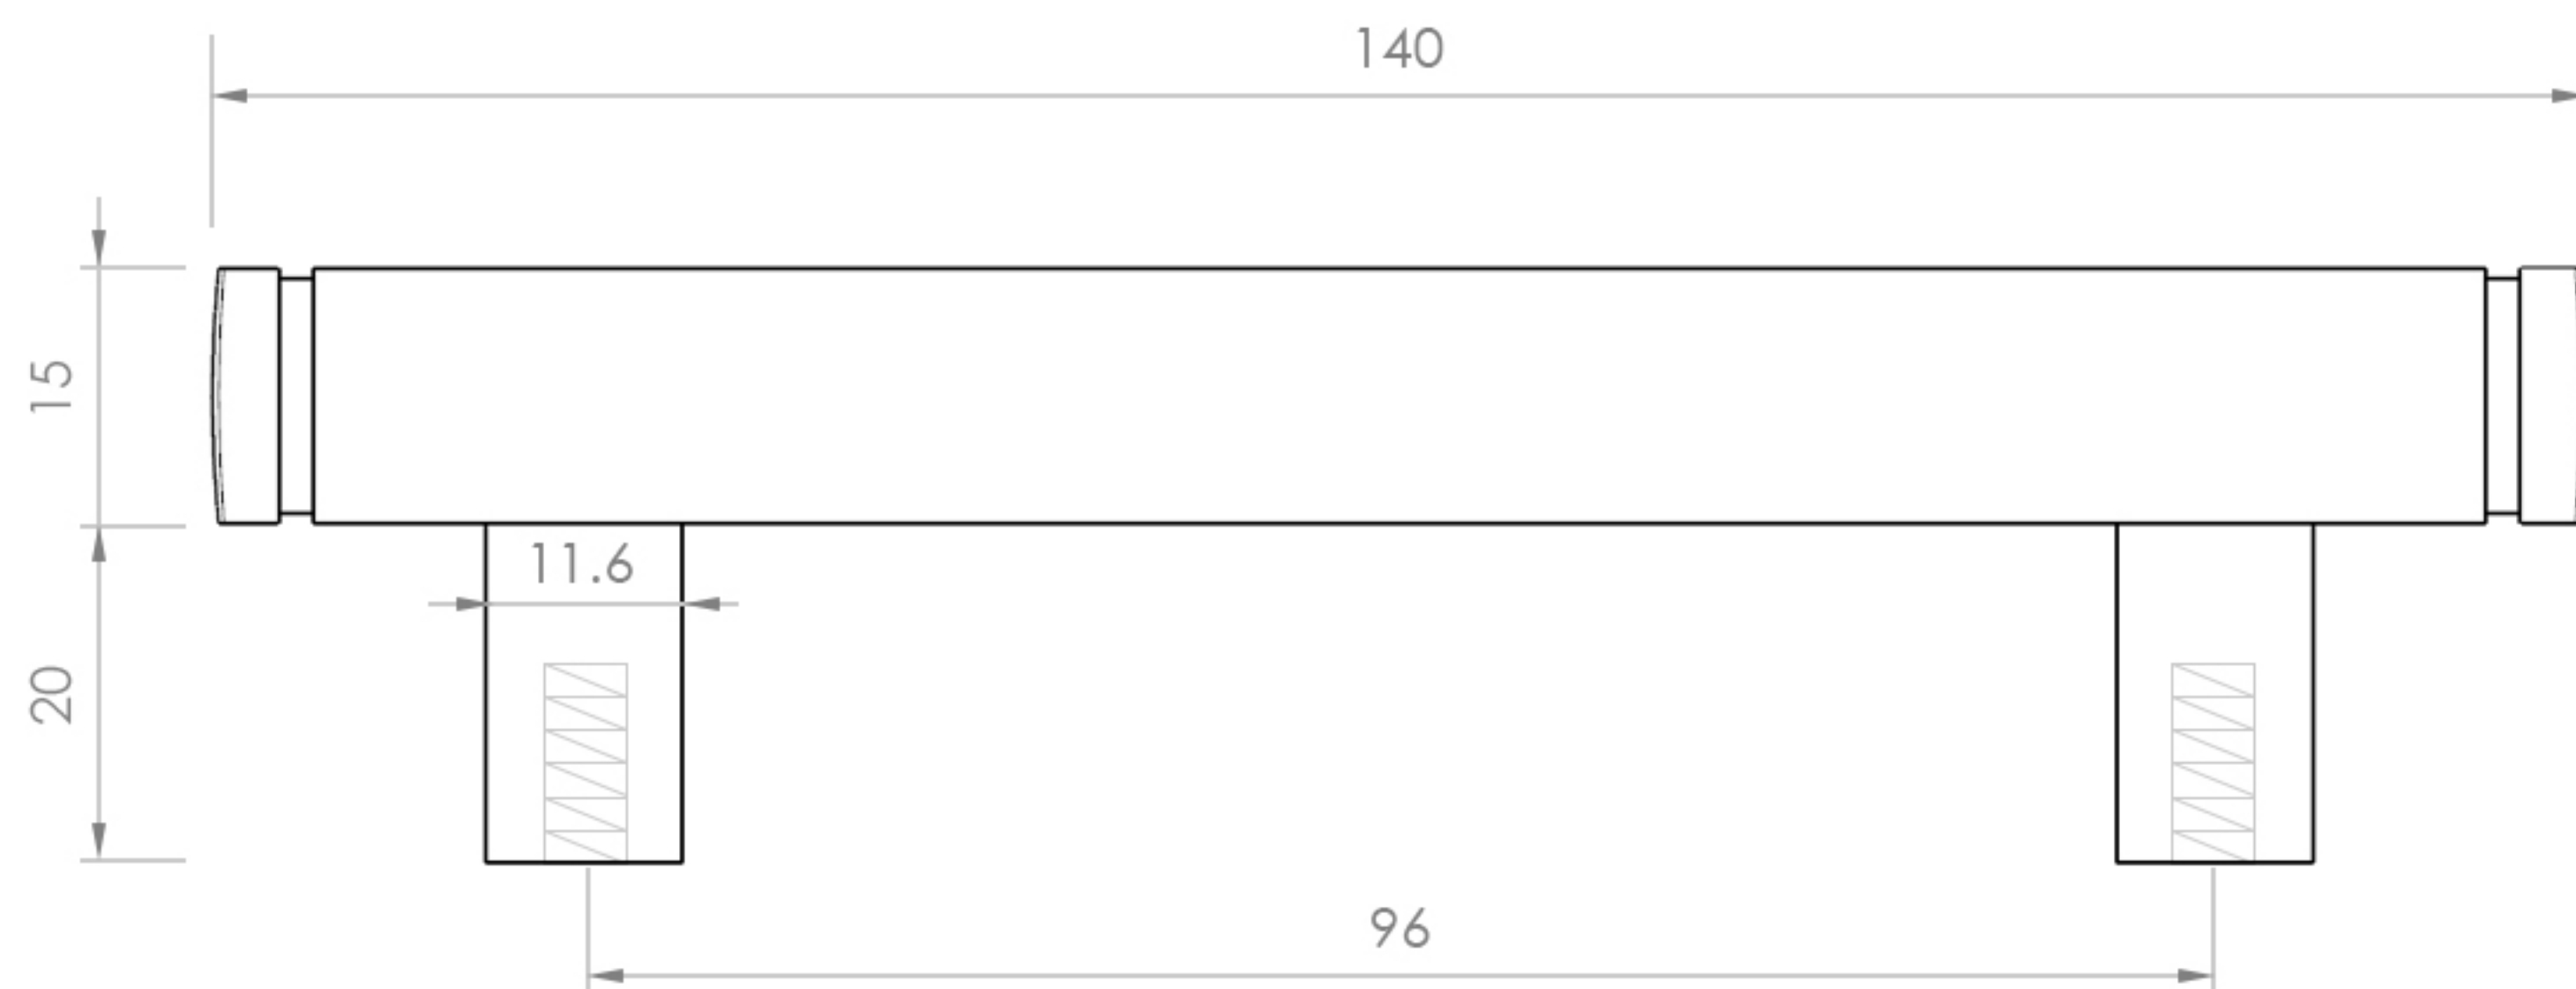

Top View

LUSO

Product Name

Bloomsbury Pull Handle

Product size, mm

140 x 35

All dimensions provided in millimeters.