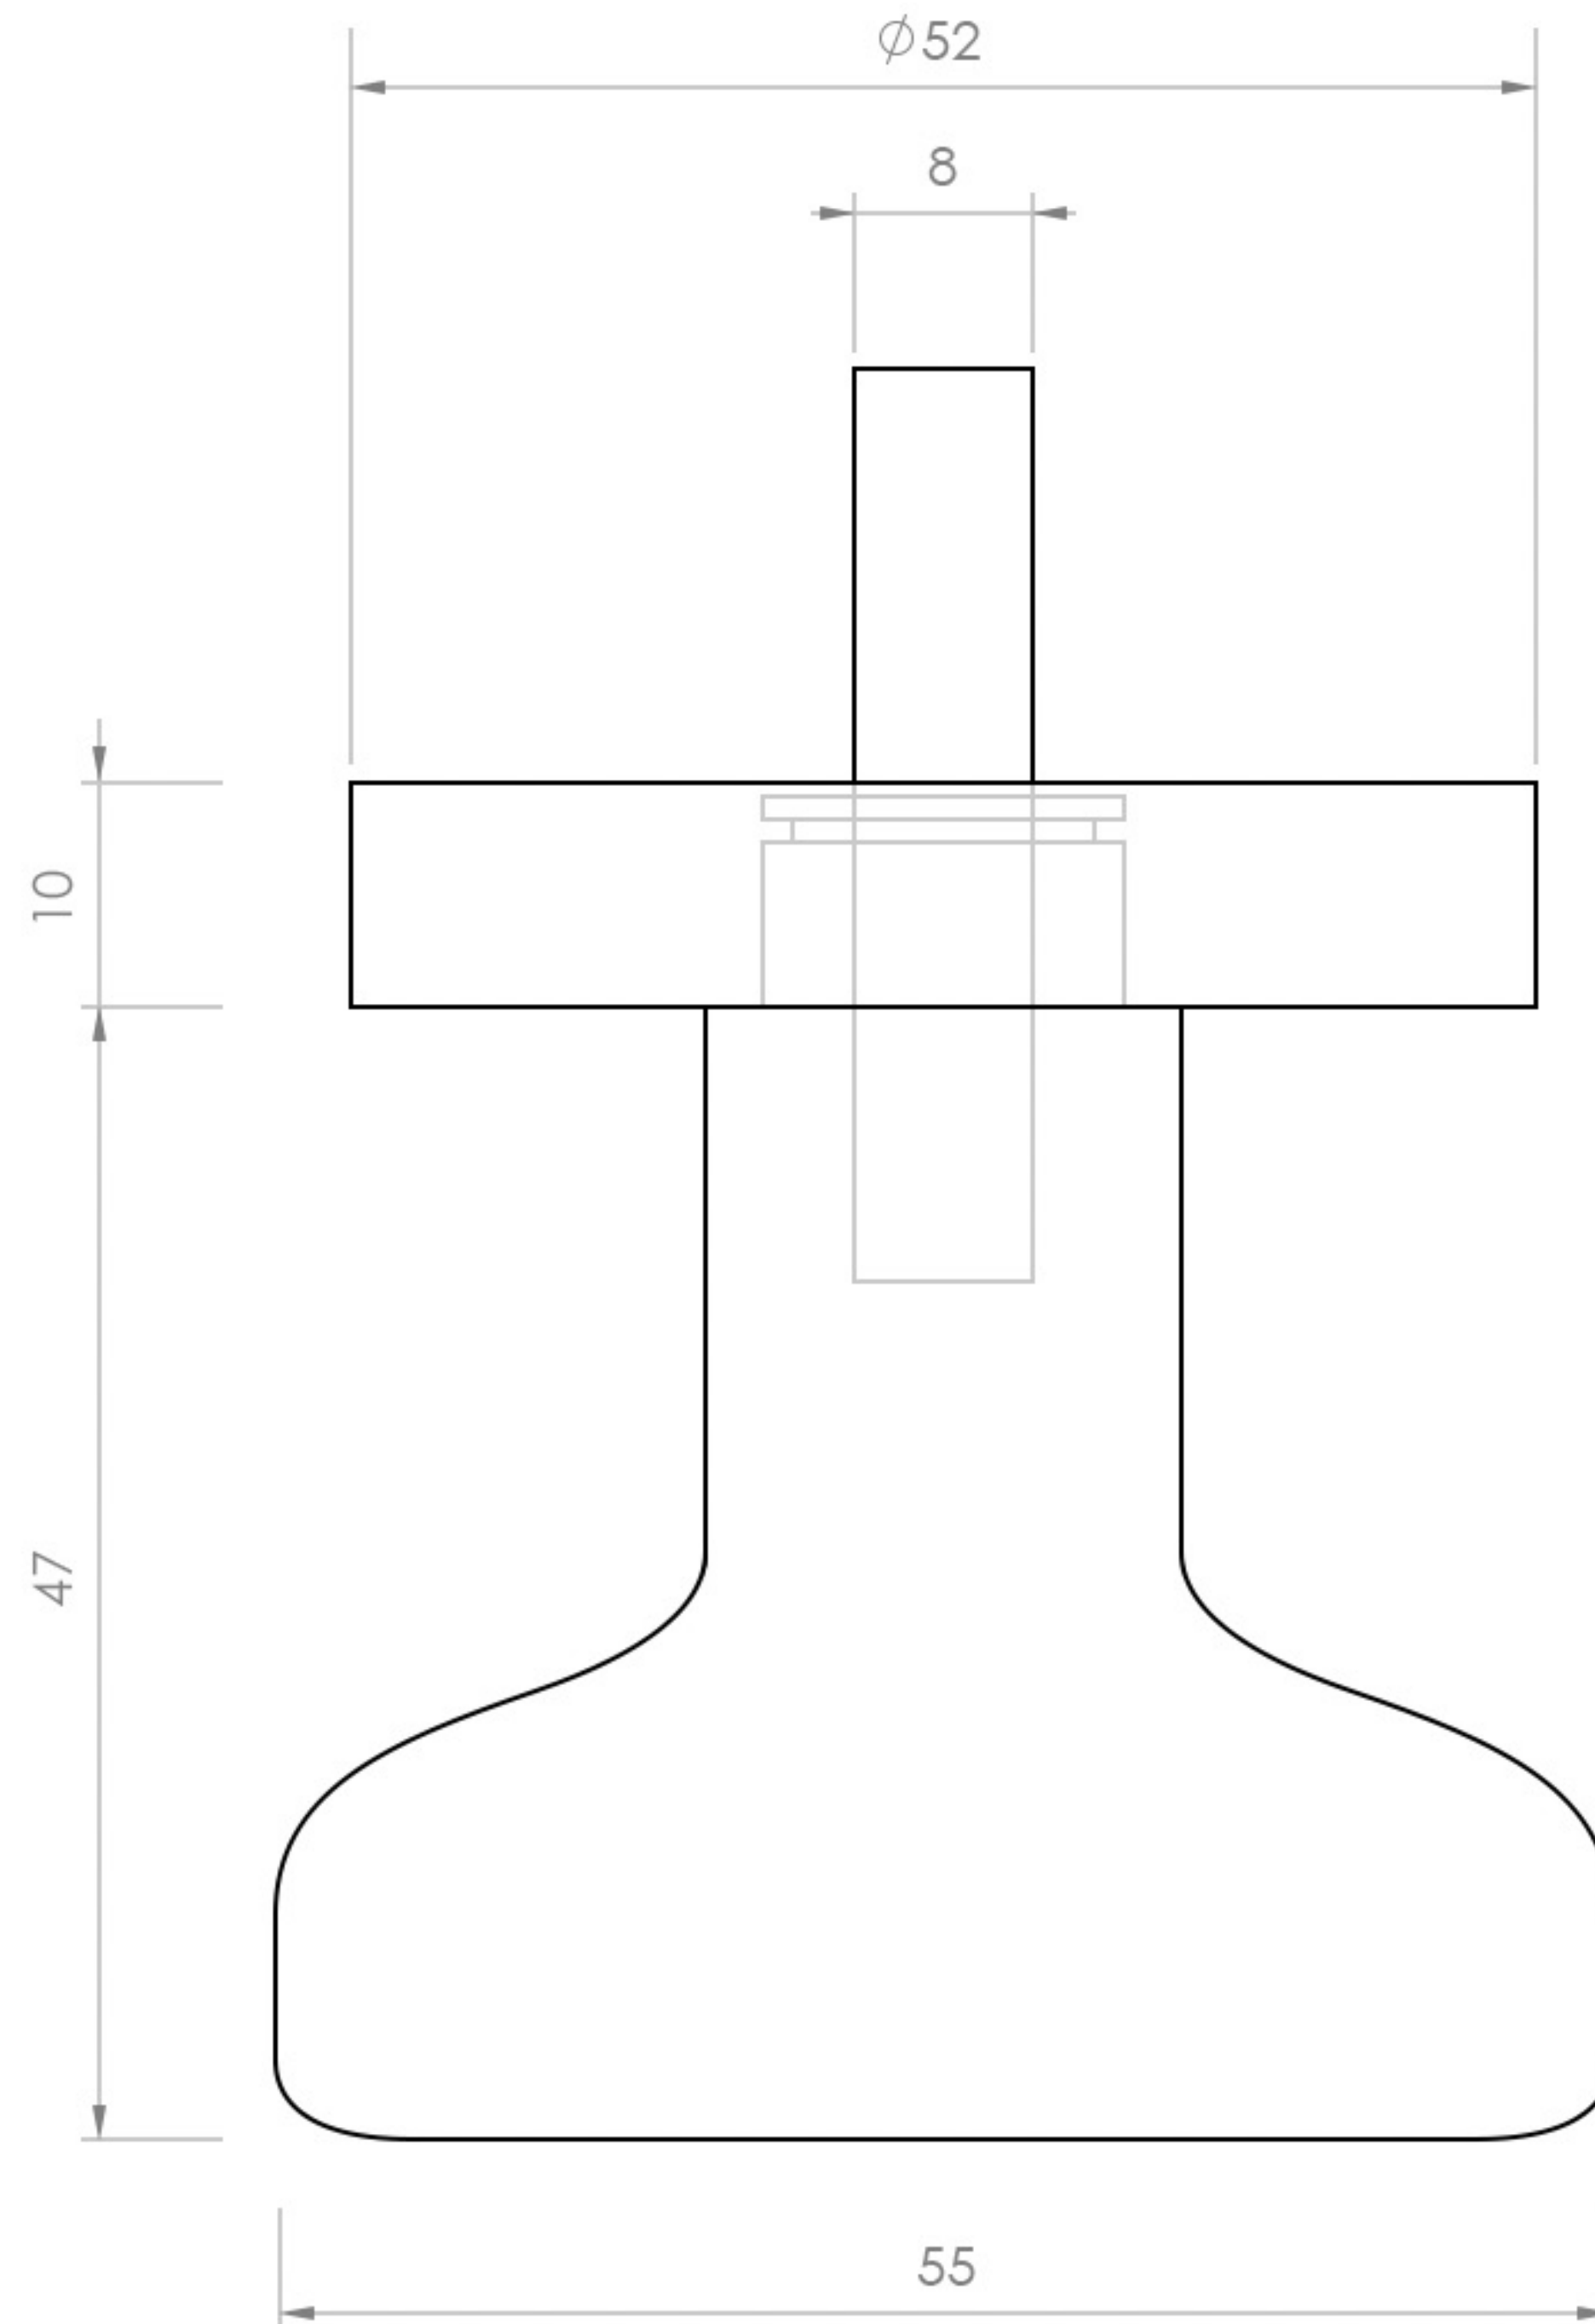

Top View

LUSO

Product Name

Savoy Internal Door Knob

All dimensions provided in millimeters.