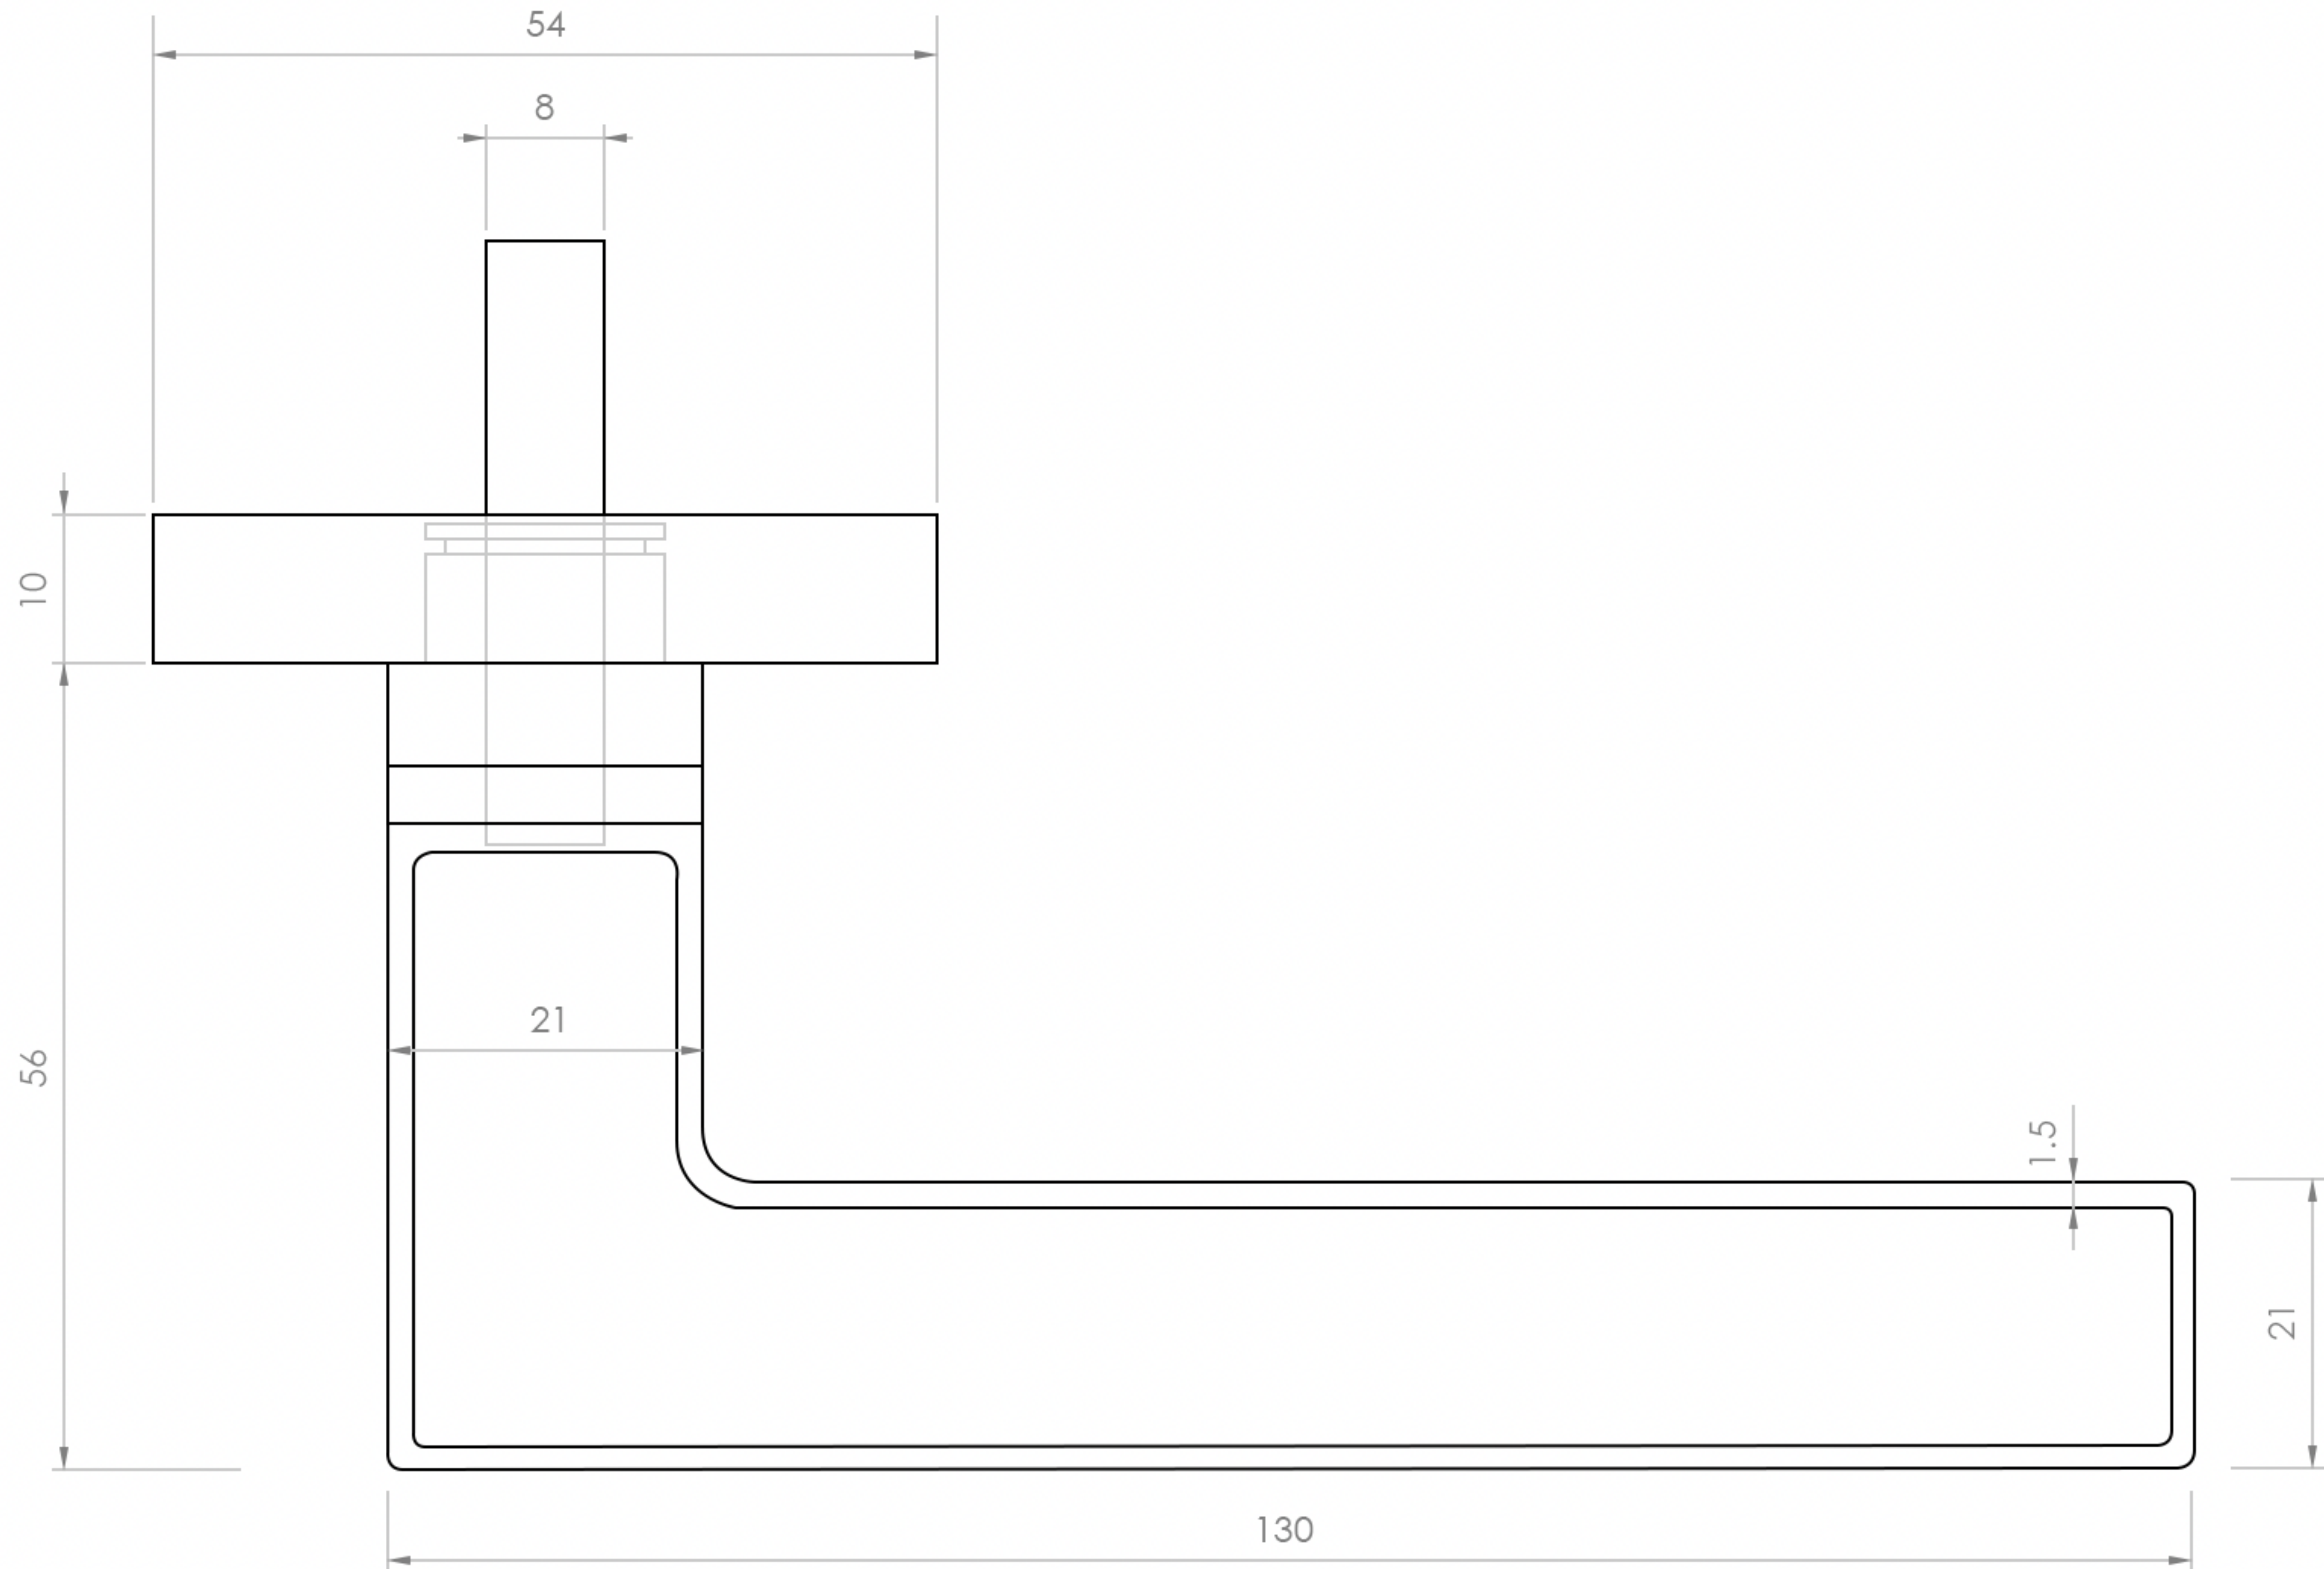

Top View

LUSO

Product Name

Surrey Internal Door Handle

All dimensions provided in millimeters.