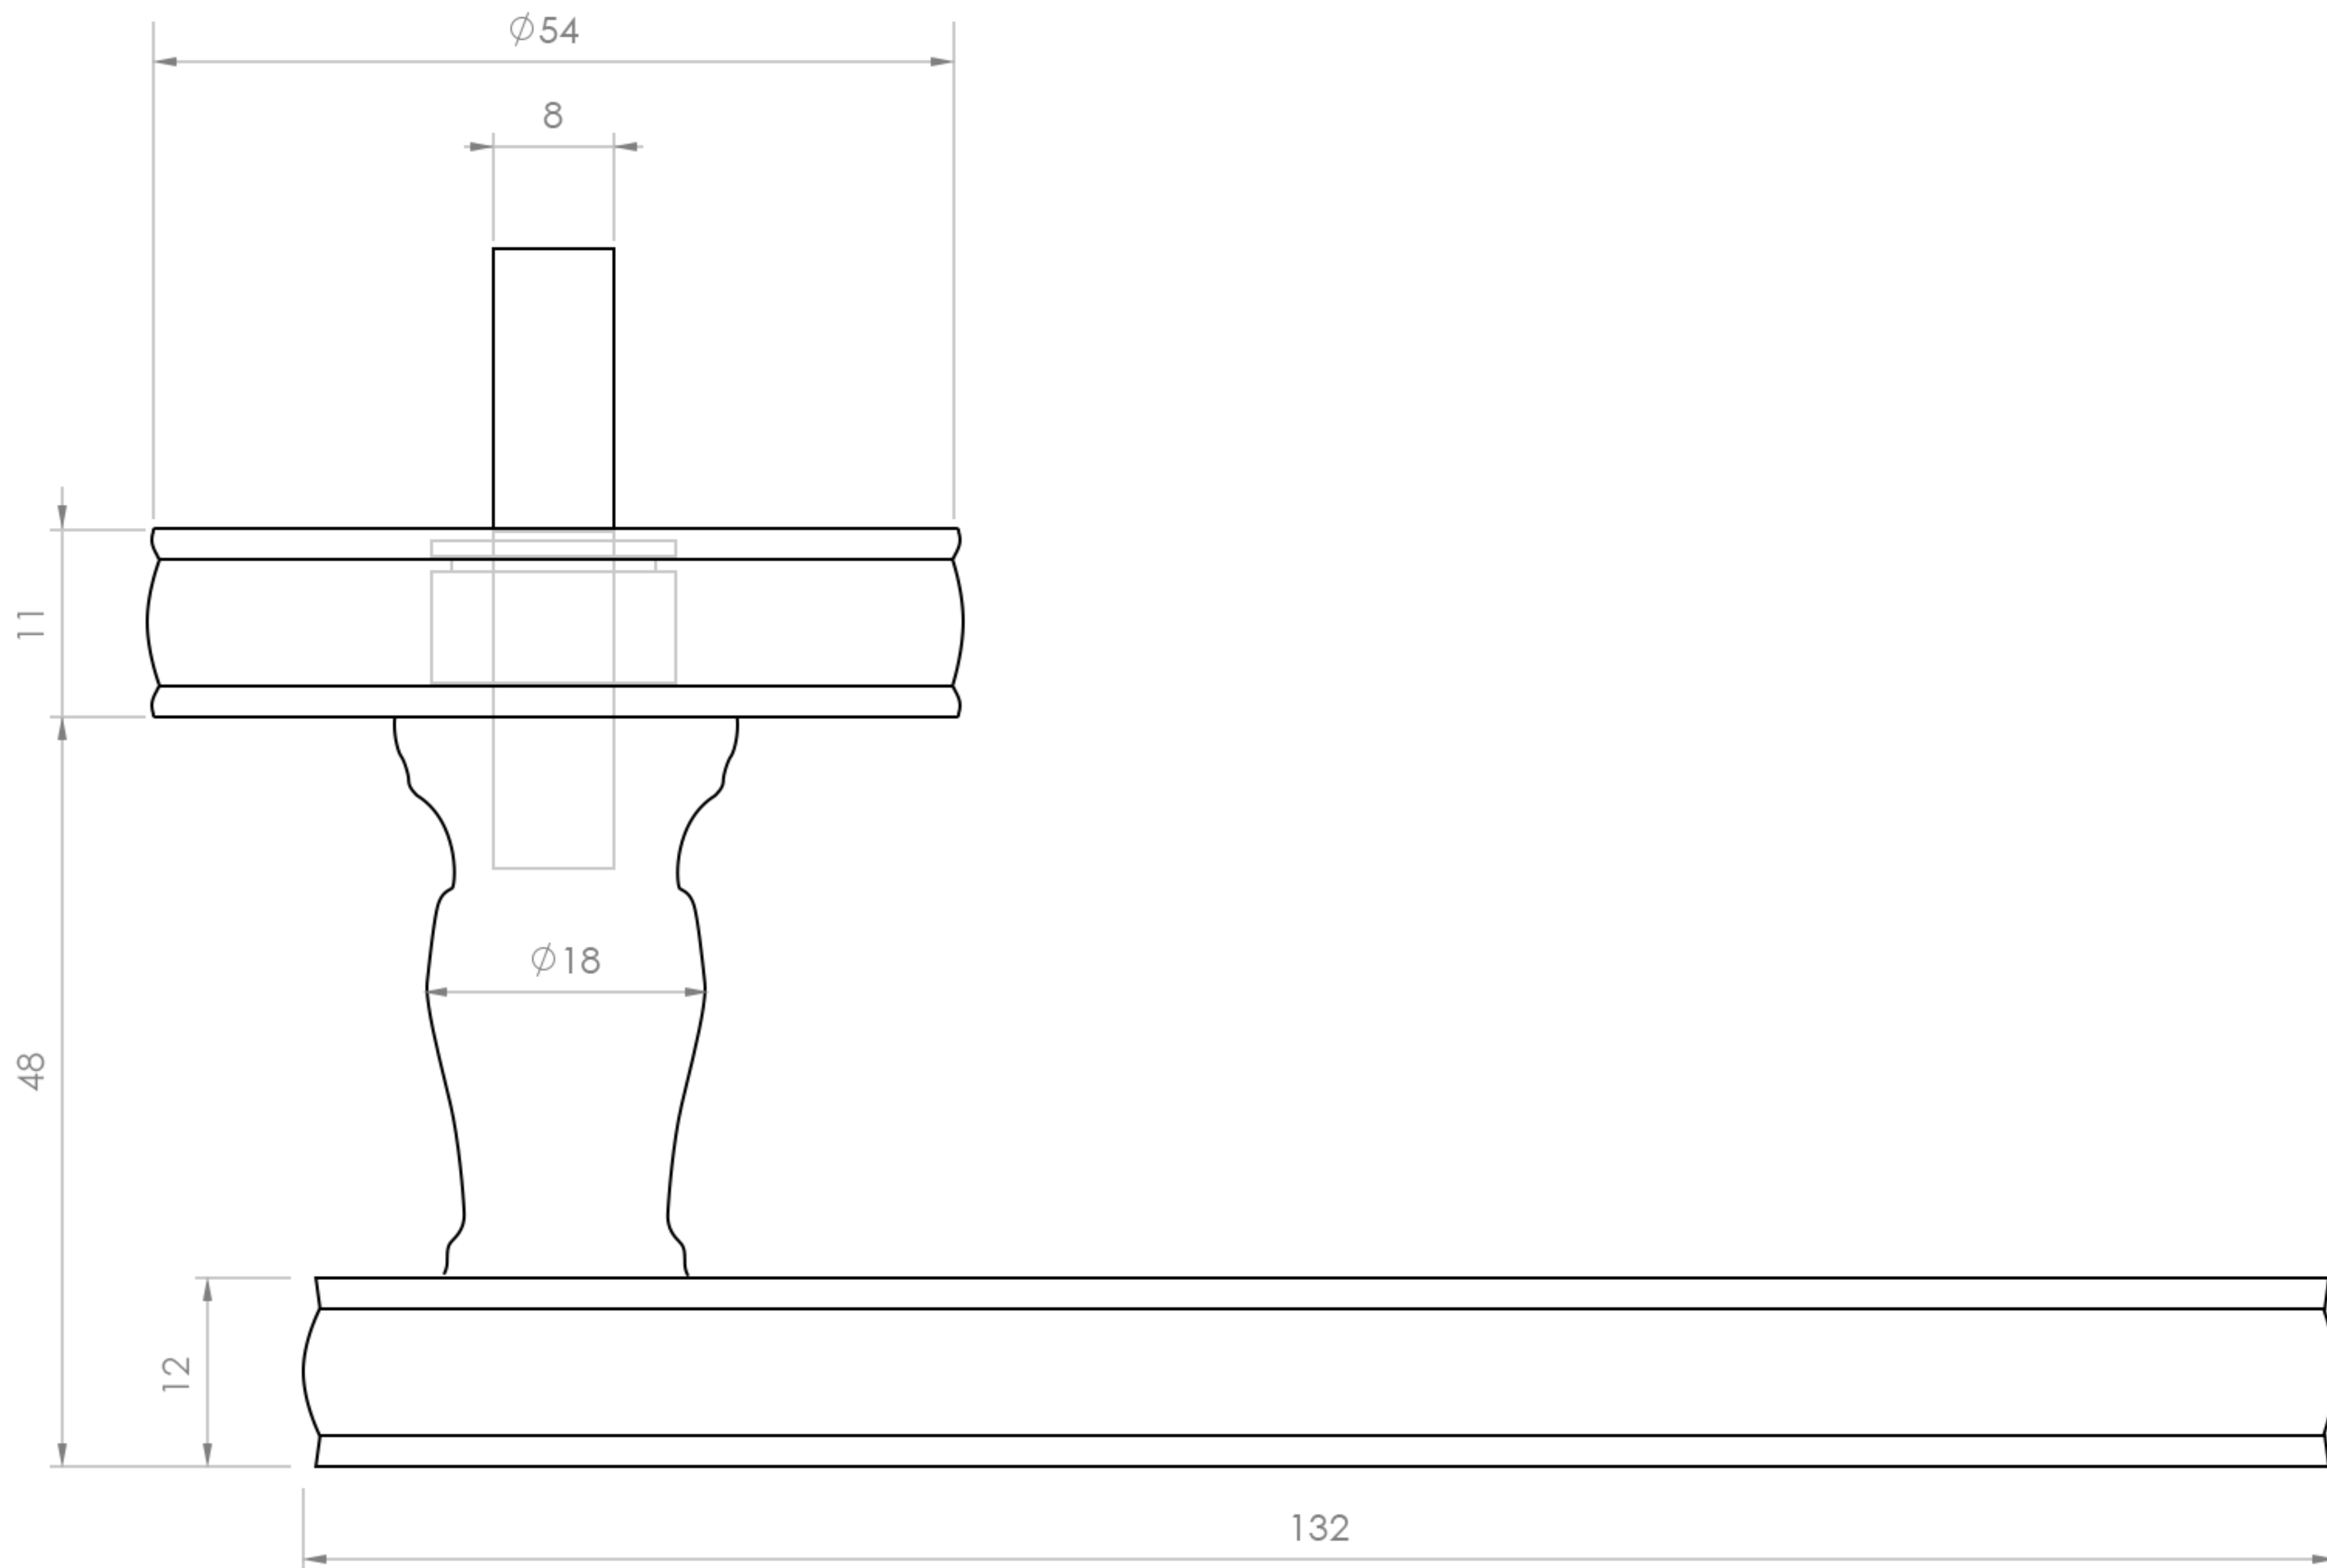

Top View

LUSO

Product Name

Suffolk Internal Door Handle

All dimensions provided in millimeters.