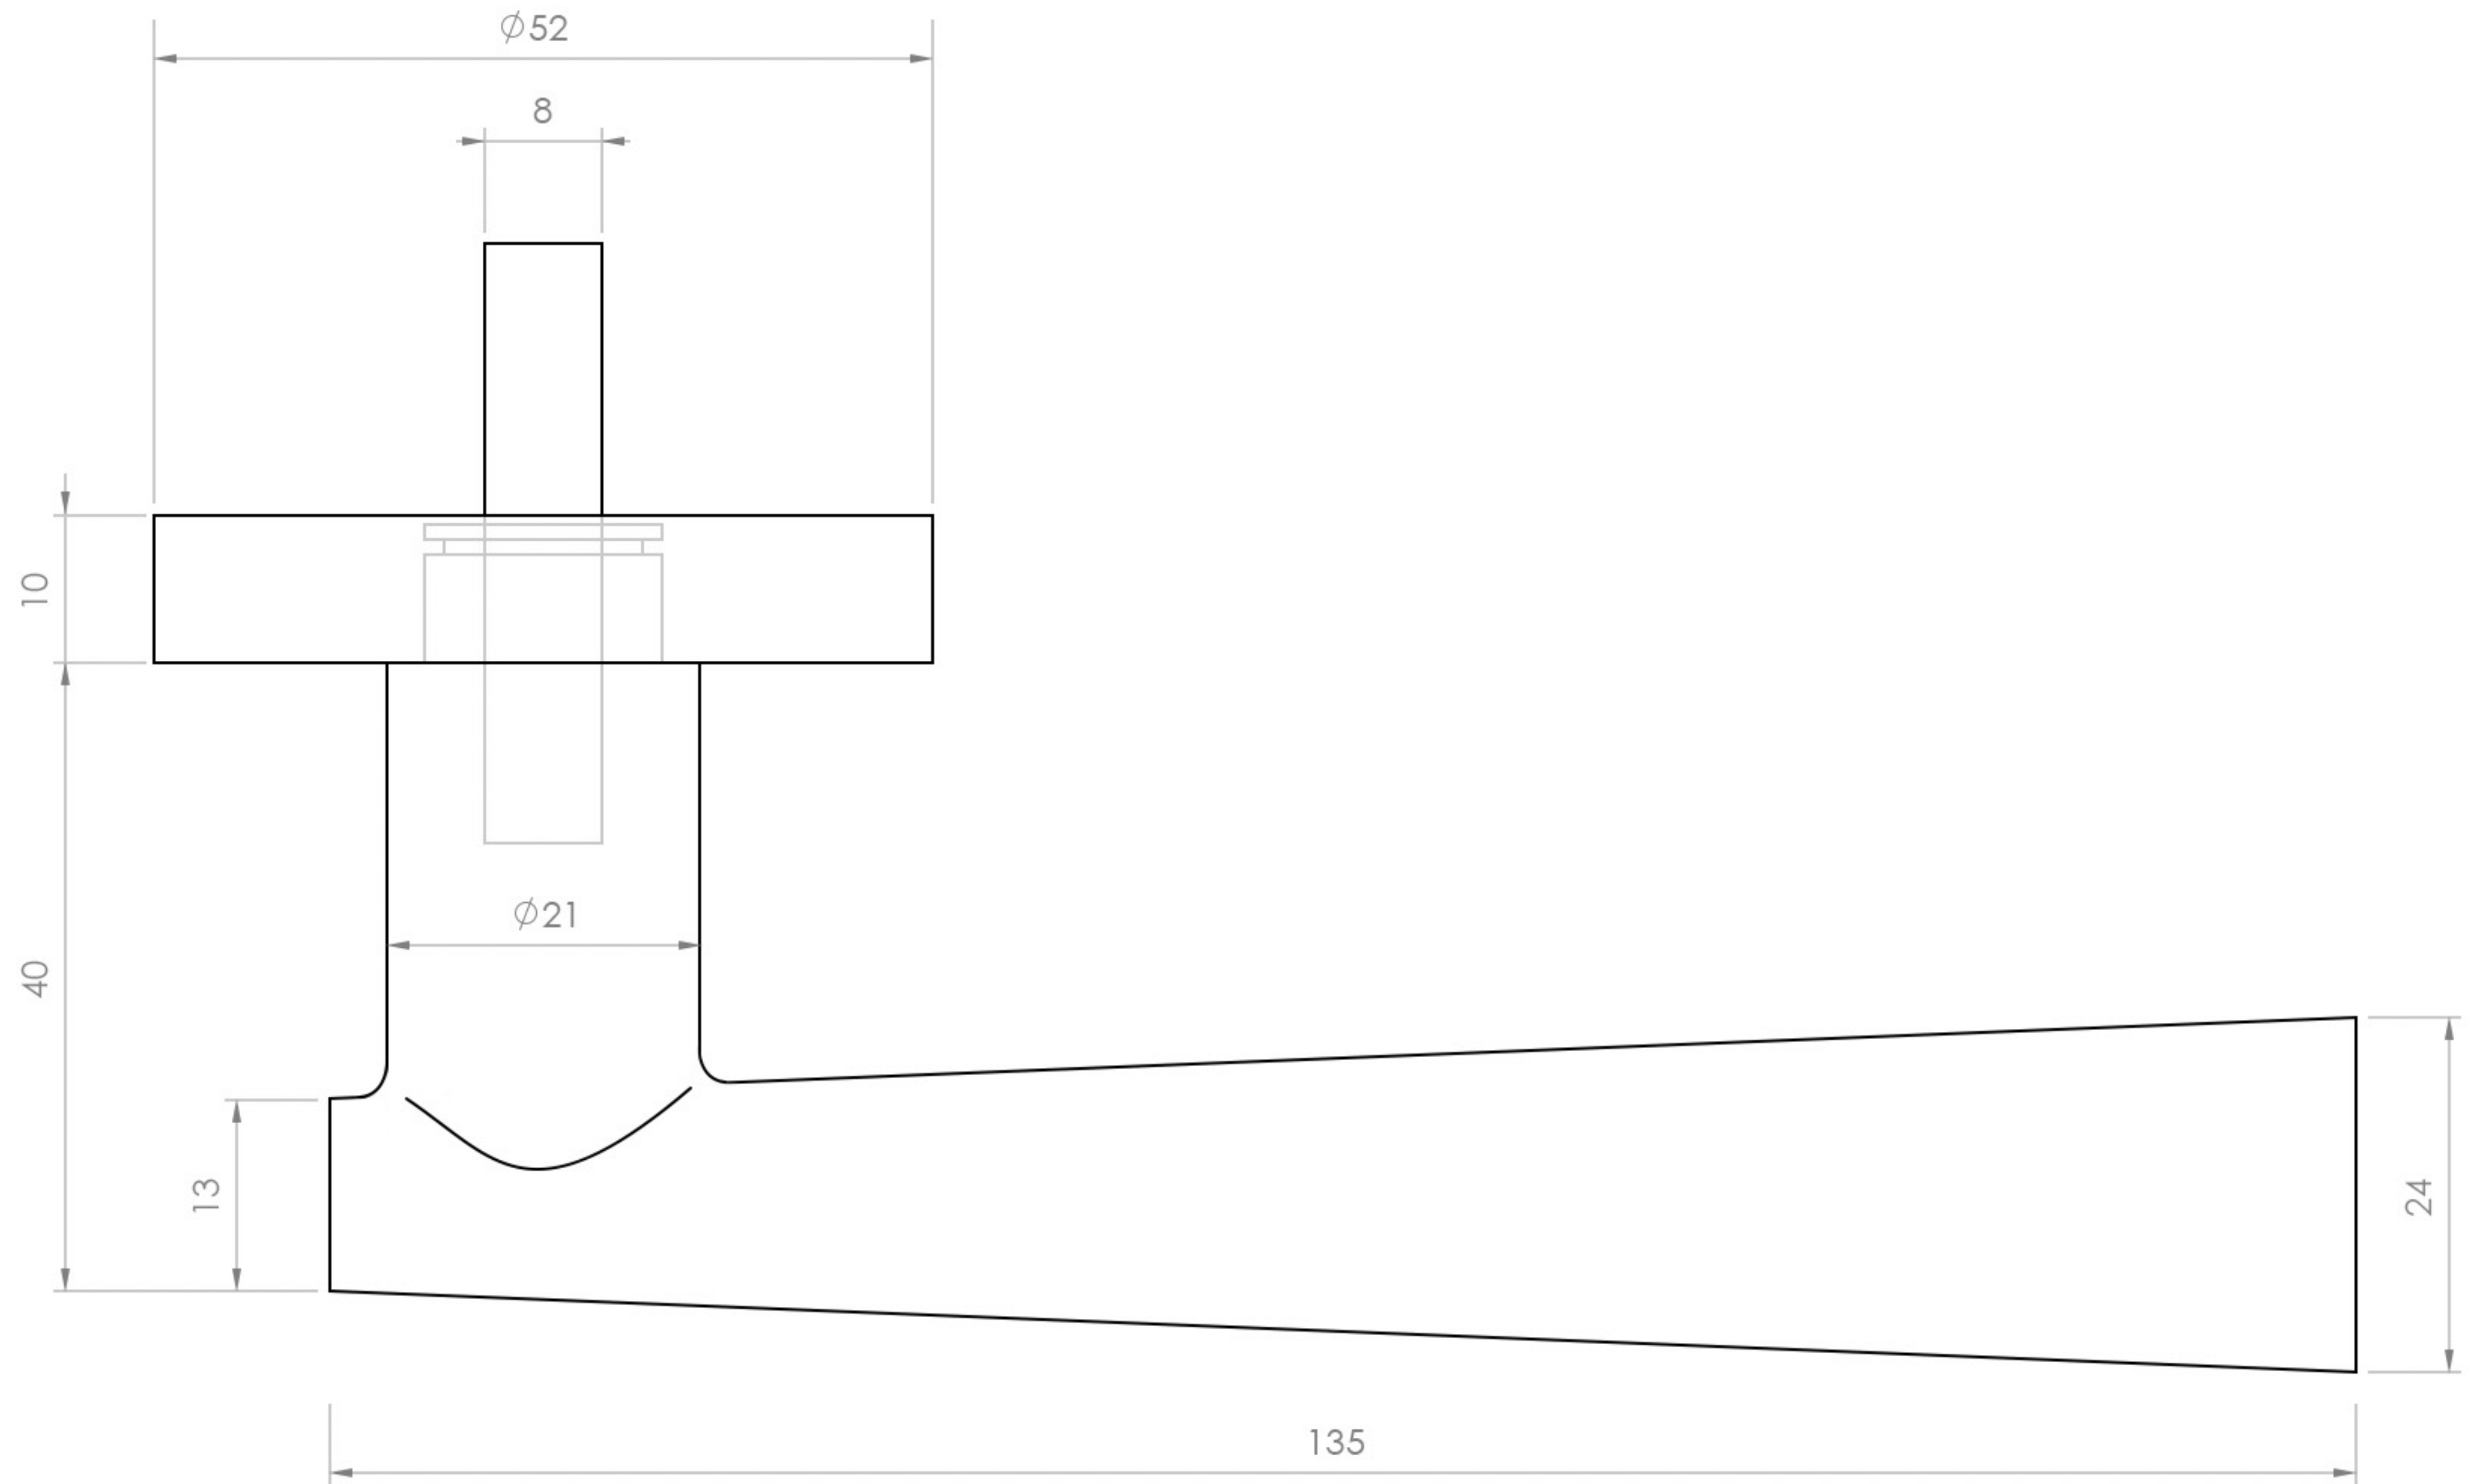

Top View

**LUSSO**

Product Name

Urban Internal Door Handle

*All dimensions provided in millimeters.*