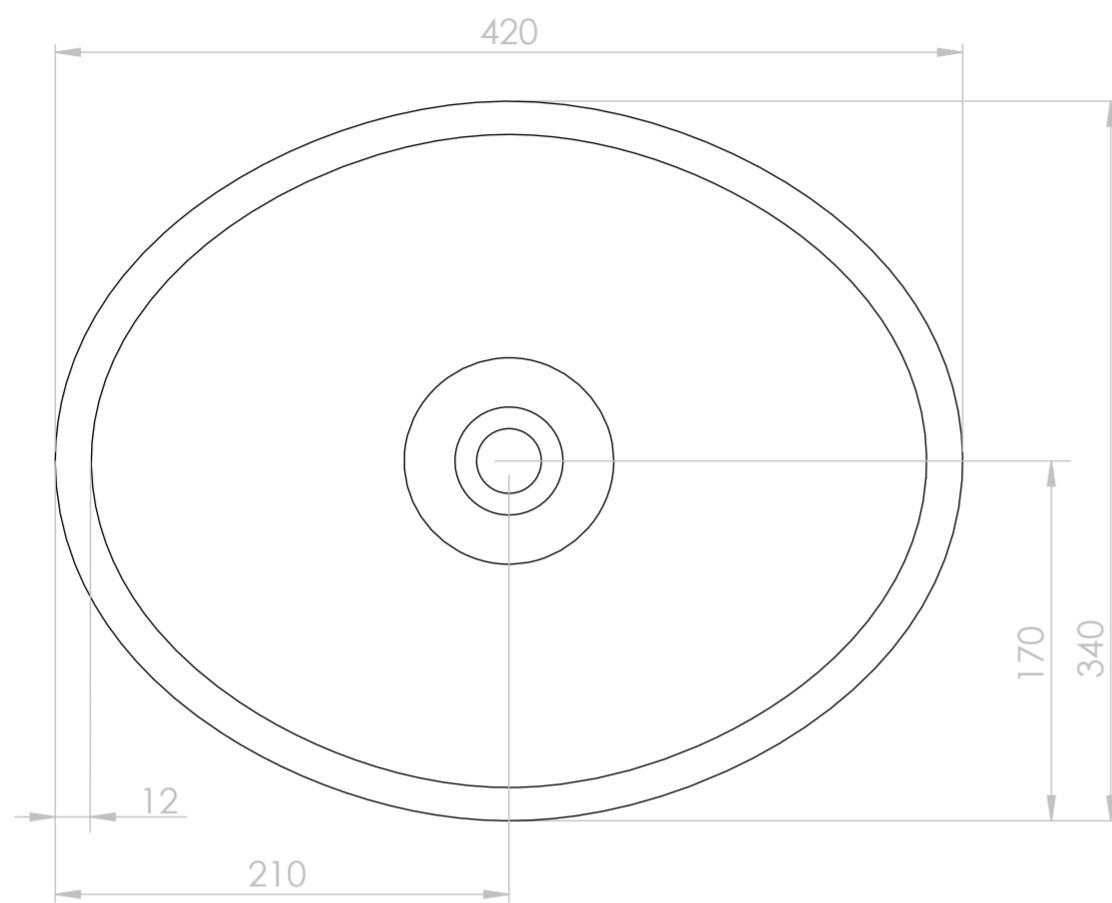

Top View

Front View - Section View

LUSSO

Product Name	Soho
Material	Stone Resin
Product Size (mm)	420 x 340 x 150

All dimensions provided in millimeters.