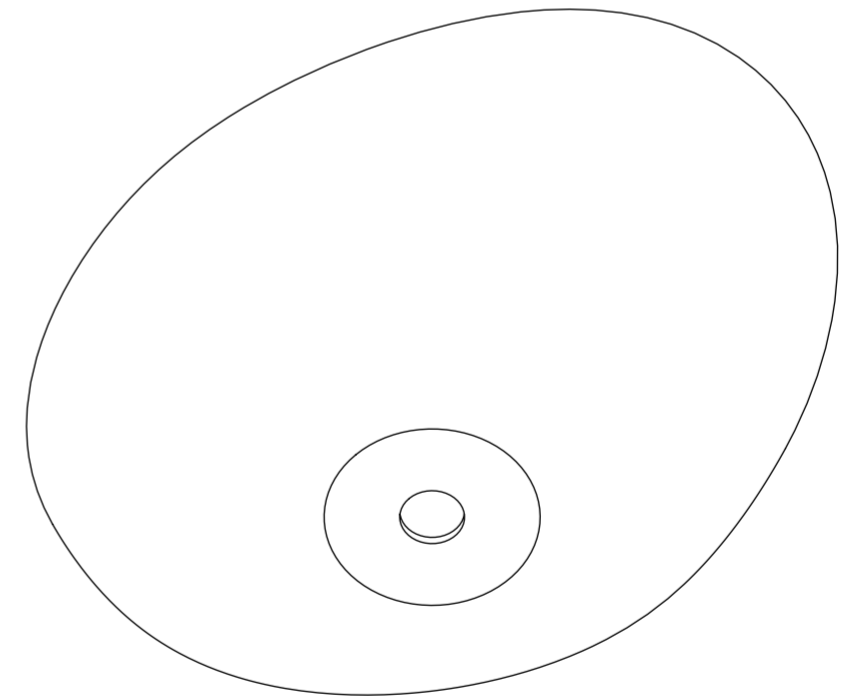

Top View

Front View - Section View

LUSSO

Product Name	Soho
Material	Stone Resin
Product Size (mm)	420 x 340 x 150

All dimensions provided in millimeters.