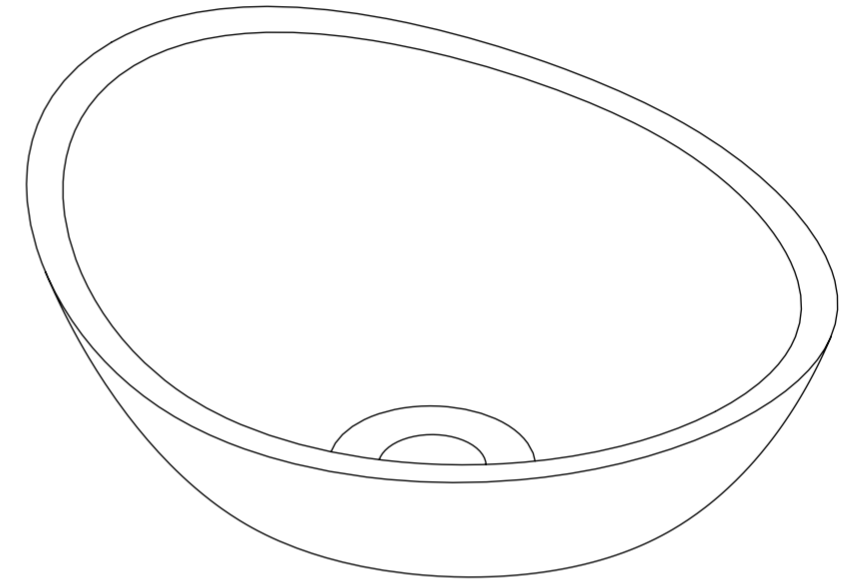

Top View

Front View - Section View

LUSSO

Product Name	Soho
Material	Stone Resin
Product Size (mm)	420 x 340 x 150

All dimensions provided in millimeters.