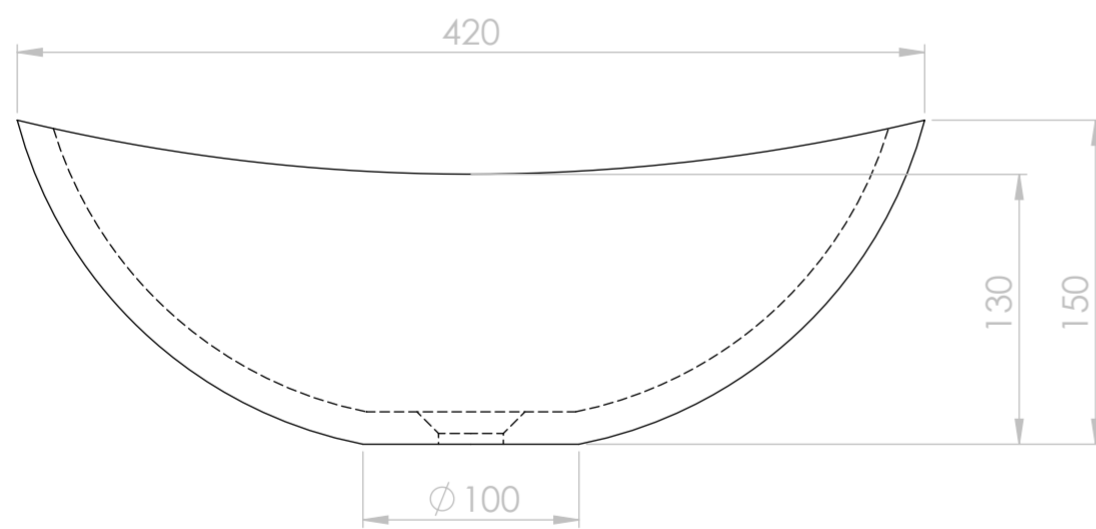

Top View

Front View - Section View

LUSSO

Product Name	Soho
Material	Stone Resin
Product Size (mm)	420 x 340 x 150

All dimensions provided in millimeters.