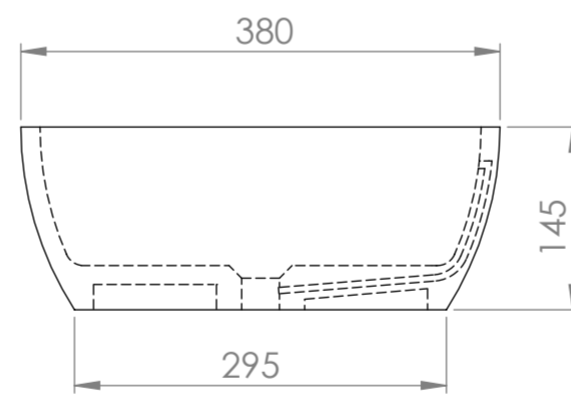

Top View

Side View - Section View

Front View - Section View

LUSO

Product Name	Picasso
Material	Stone Resin
Product Size (mm)	580 x 380 x 145

All dimensions provided in millimeters.