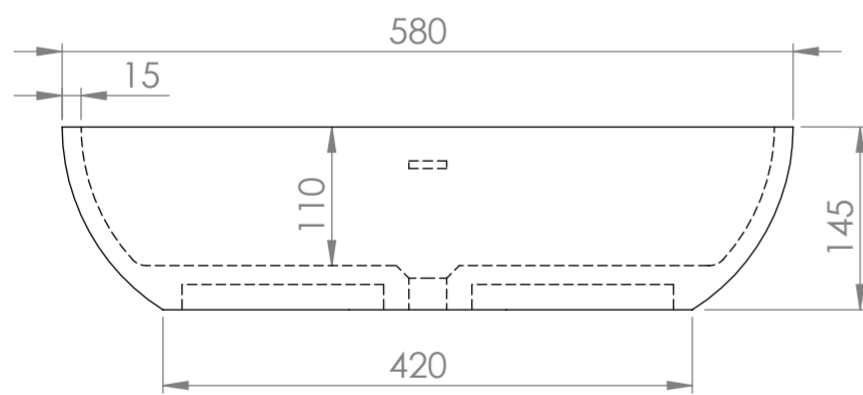

Top View

Side View - Section View

Front View - Section View

LUSO

Product Name	Picasso
Material	Stone Resin
Product Size (mm)	580 x 380 x 145

All dimensions provided in millimeters.