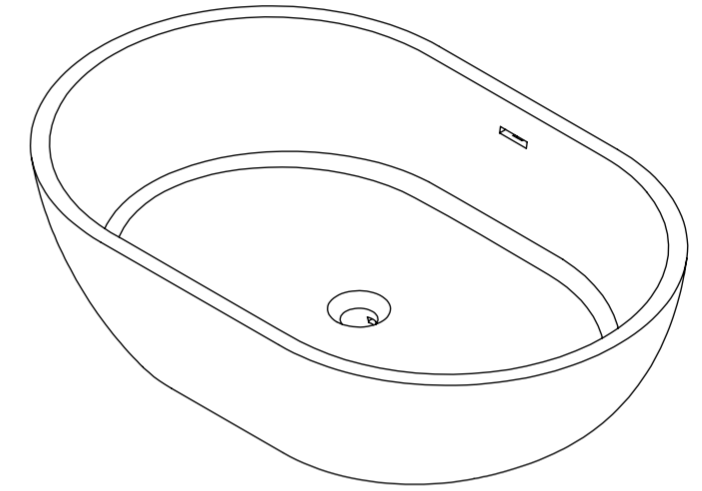

Top View

Side View - Section View

Front View - Section View

LUSO

Product Name	Picasso
Material	Stone Resin
Product Size (mm)	580 x 380 x 145

All dimensions provided in millimeters.