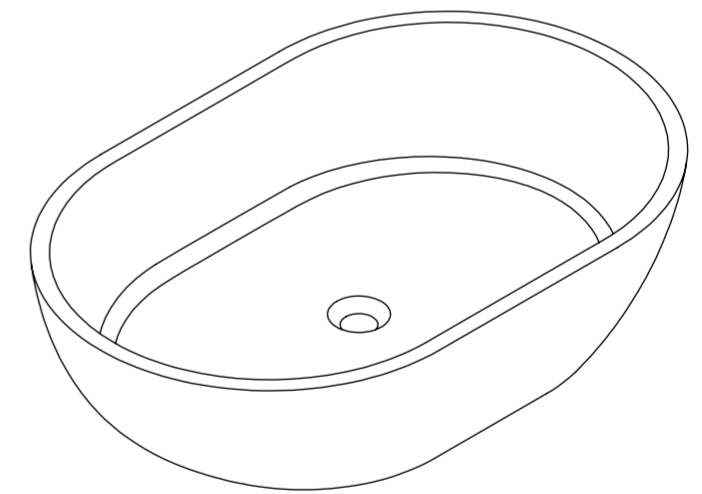

Top View

Side View - Section View

Front View - Section View

LUSO

Product Name	Picasso
Material	Stone Resin
Product Size (mm)	580 x 380 x 145

All dimensions provided in millimeters.