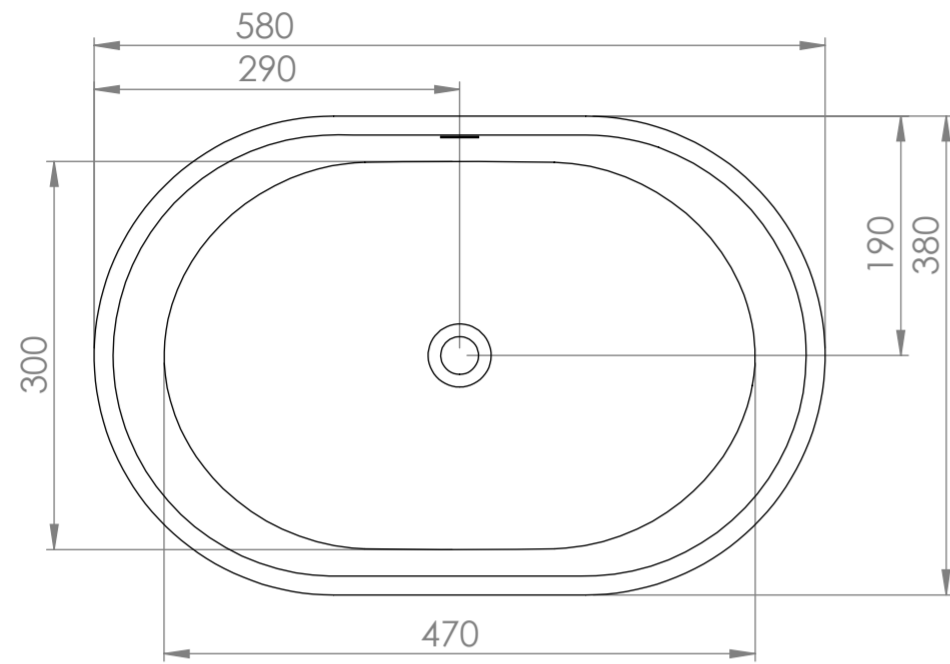

Top View

Side View - Section View

Front View - Section View

LUSO

Product Name	Picasso
Material	Stone Resin
Product Size (mm)	580 x 380 x 145

All dimensions provided in millimeters.