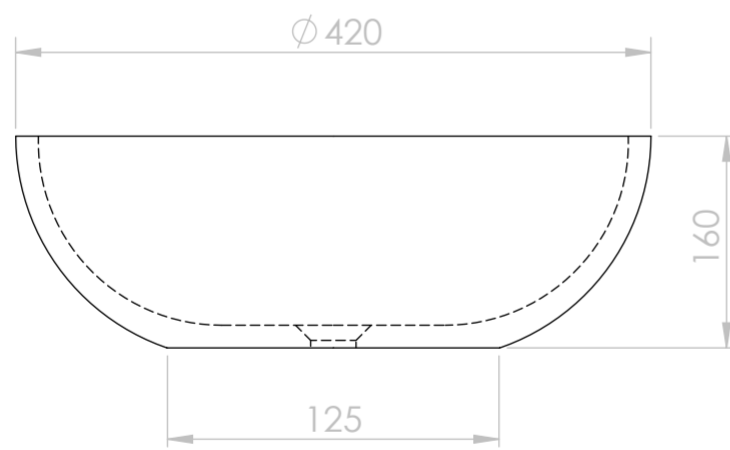

Top View

Front View - Section View

**LUSO**

Product Name	Oasis Round
Material	Stone Resin
Product Size (mm)	420 x 160

*All dimensions provided in millimeters.*