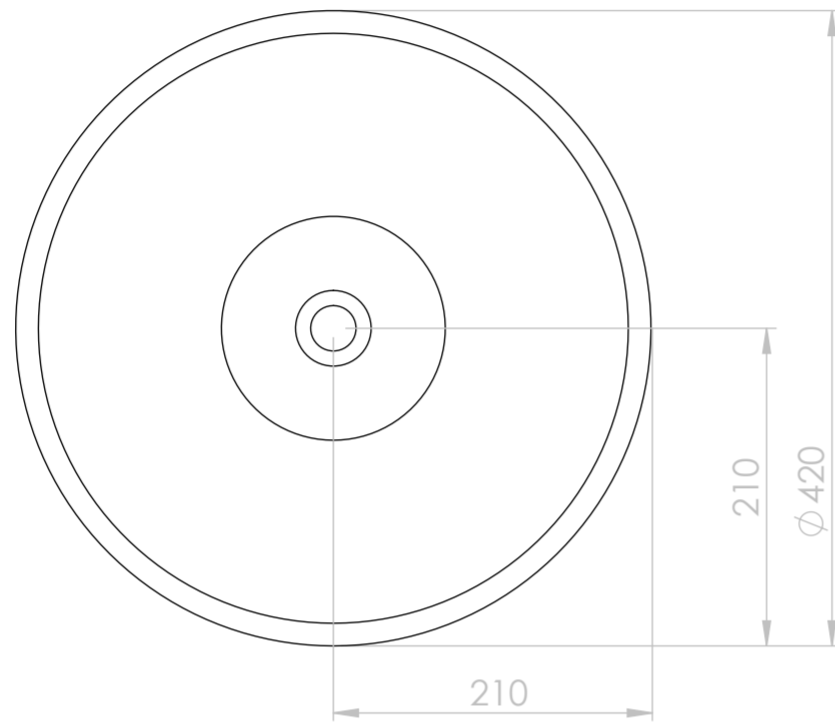

Top View

Front View - Section View

**LUSO**

Product Name	Oasis Round
Material	Stone Resin
Product Size (mm)	420 x 160

*All dimensions provided in millimeters.*