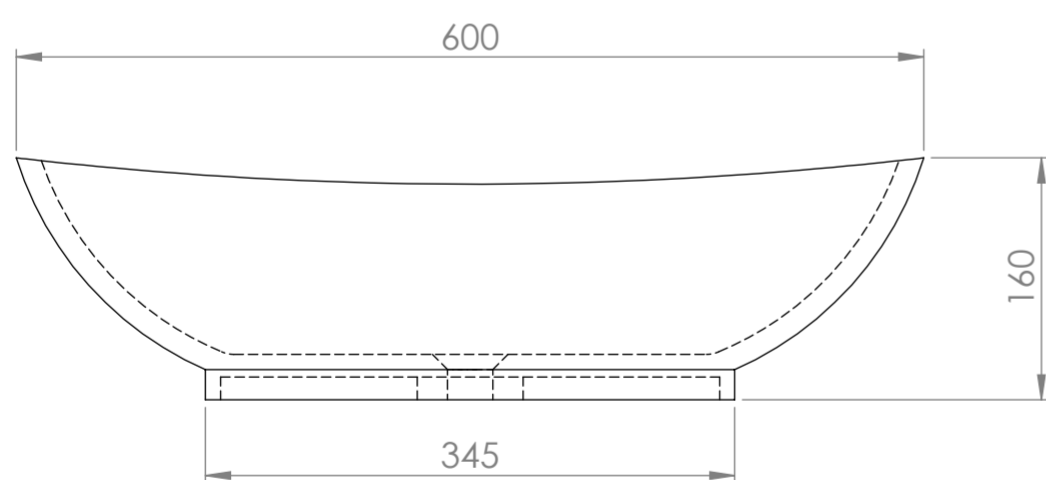

Top View

Fron View - Section View

**LUSO**

Product Name	Oasis 600
Material	Stone Resin
Product Size (mm)	600 x 350 x 160

*All dimensions provided in millimeters.*