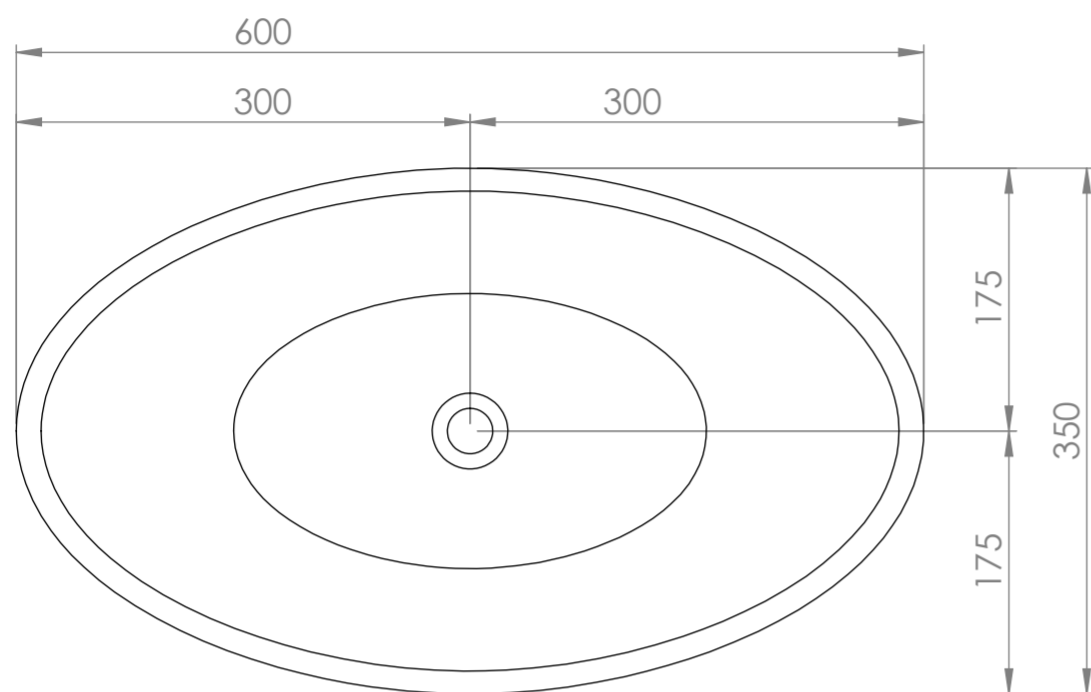

Top View

Fron View - Section View

**LUSO**

Product Name	Oasis 600
Material	Stone Resin
Product Size (mm)	600 x 350 x 160

*All dimensions provided in millimeters.*