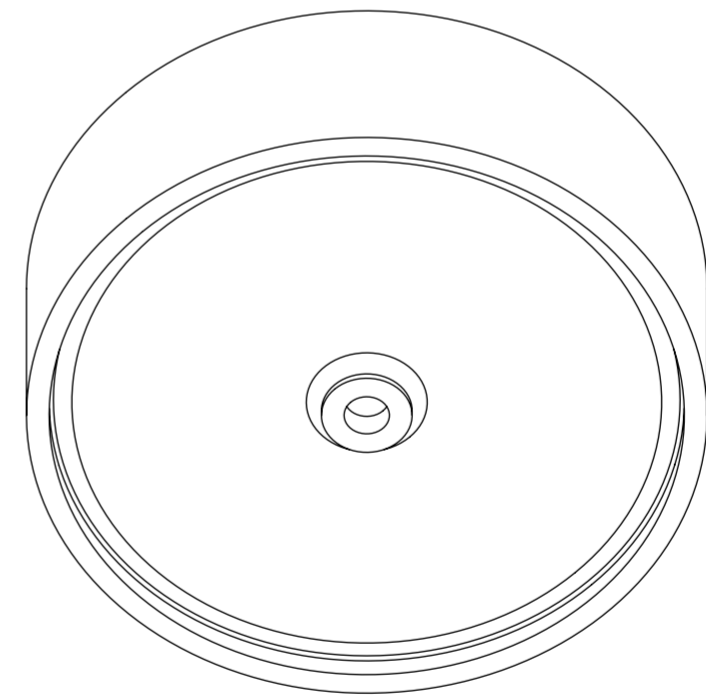

Top View

Front View - Section View

LUSO

| | |
|-------------------|-------------|
| Product Name | Nuvo |
| Material | Stone Resin |
| Product Size (mm) | 450 x 145 |

All dimensions provided in millimeters.