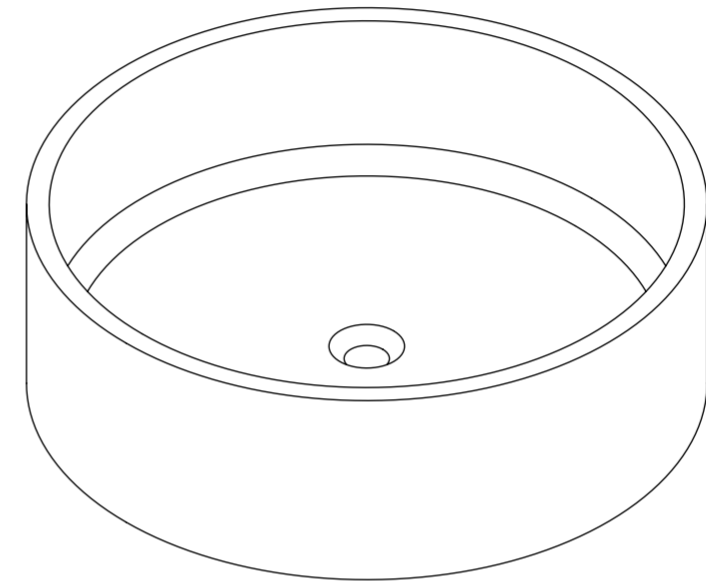

Top View

Front View - Section View

LUSO

| | |
|-------------------|-------------|
| Product Name | Nuvo |
| Material | Stone Resin |
| Product Size (mm) | 450 x 145 |

All dimensions provided in millimeters.