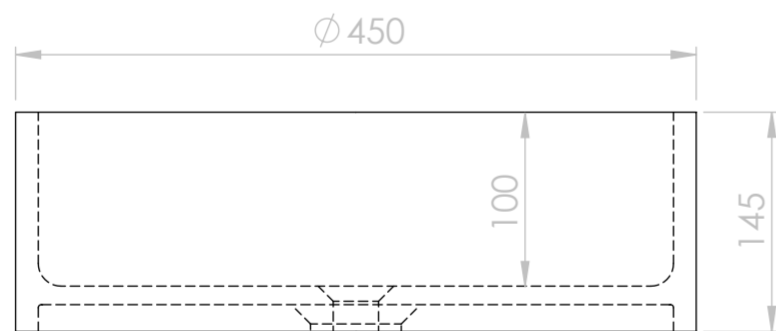

Top View

Front View - Section View

LUSO

| | |
|-------------------|-------------|
| Product Name | Nuvo |
| Material | Stone Resin |
| Product Size (mm) | 450 x 145 |

All dimensions provided in millimeters.