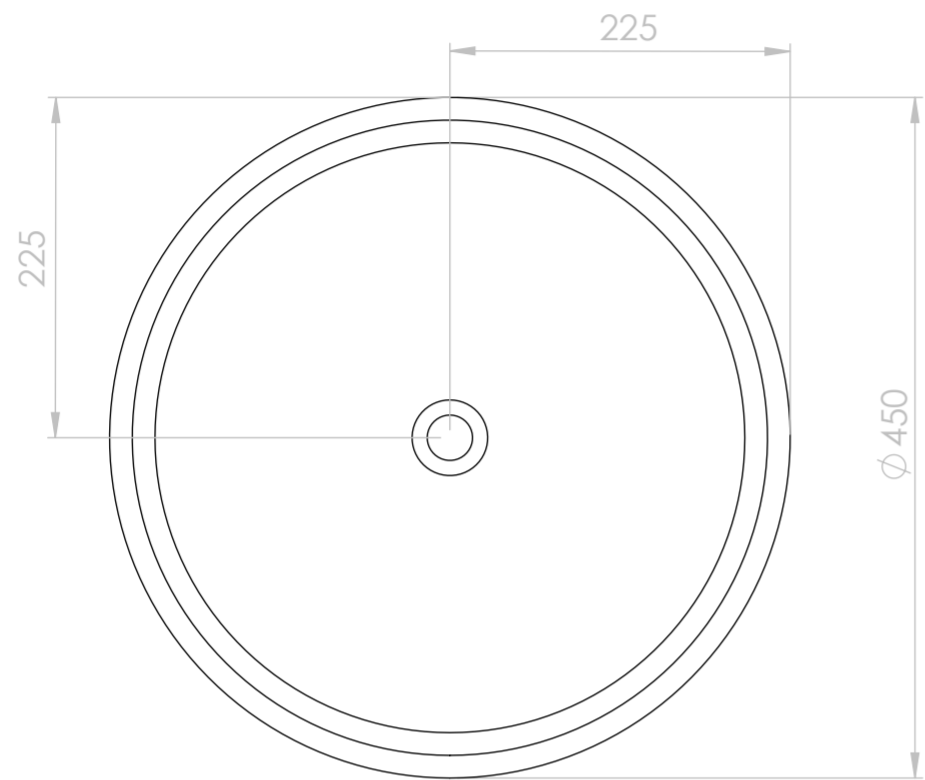

Top View

Front View - Section View

LUSO

| | |
|-------------------|-------------|
| Product Name | Nuvo |
| Material | Stone Resin |
| Product Size (mm) | 450 x 145 |

All dimensions provided in millimeters.