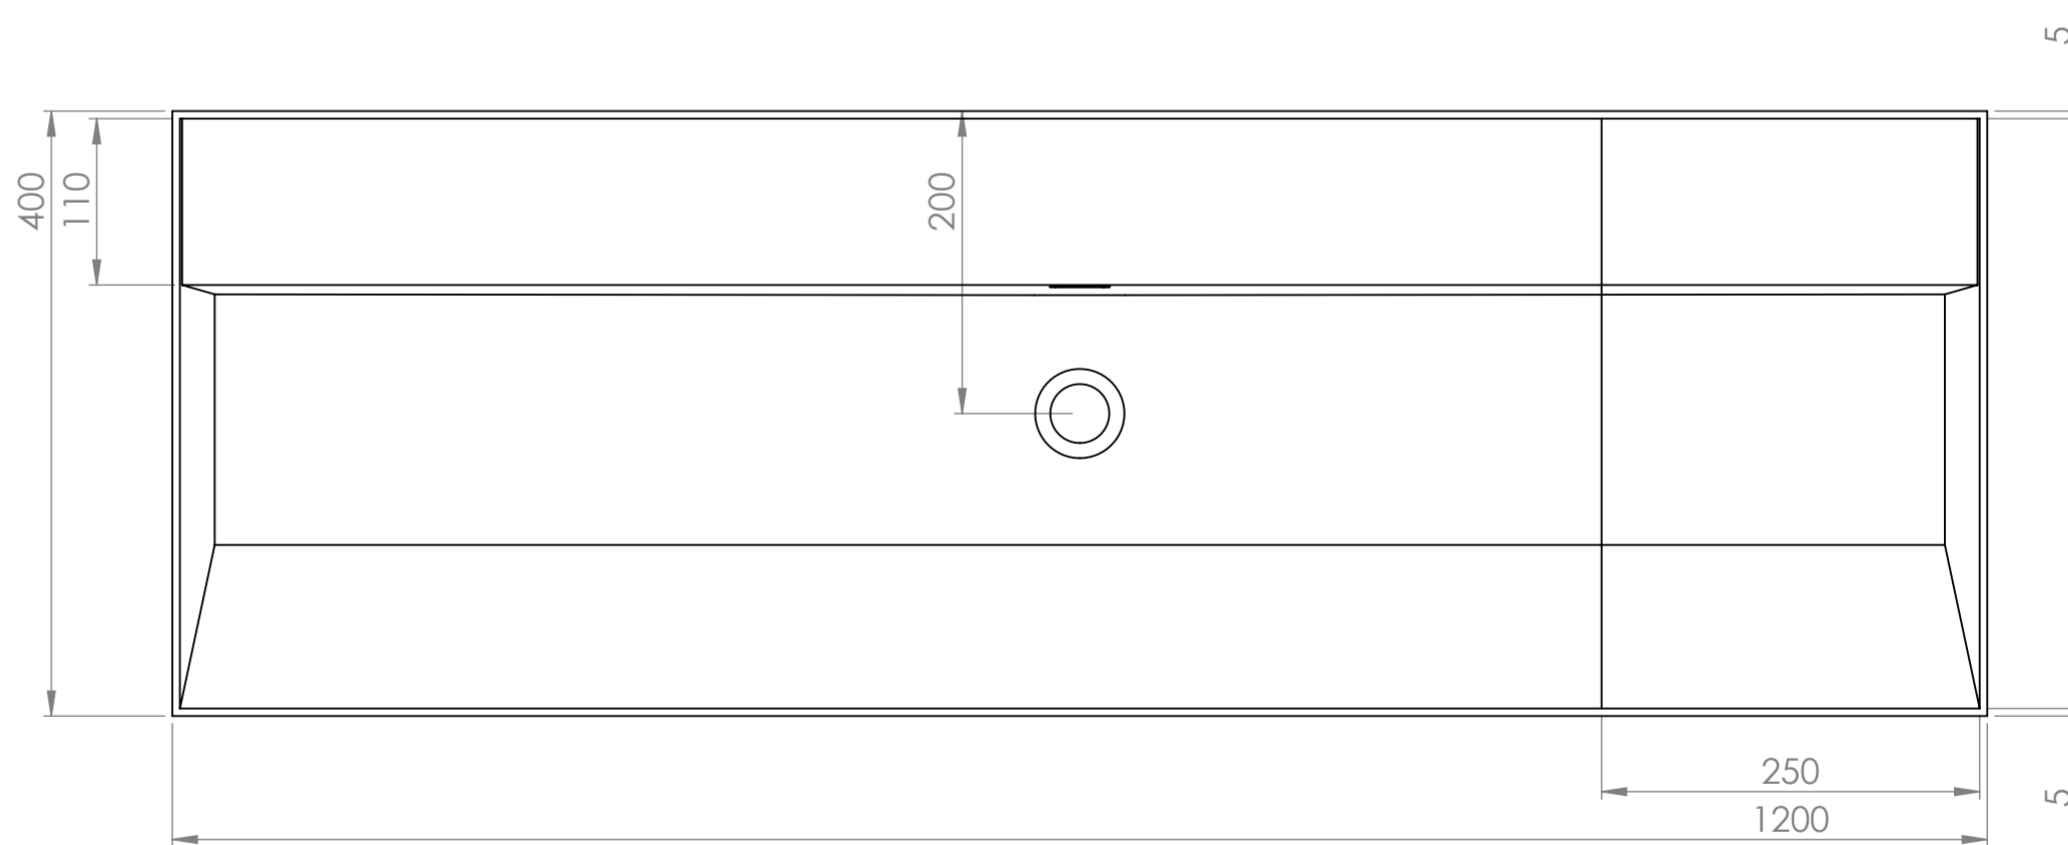

Side View - Section View

Front View - Section View

Top View

| | | |
|-------------|-------------------|------------------|
| LUSO | Product Name | Nera 1200 |
| | Material | Stone Resin |
| | Product Size (mm) | 1200 x 400 x 180 |

All dimensions provided in millimeters.