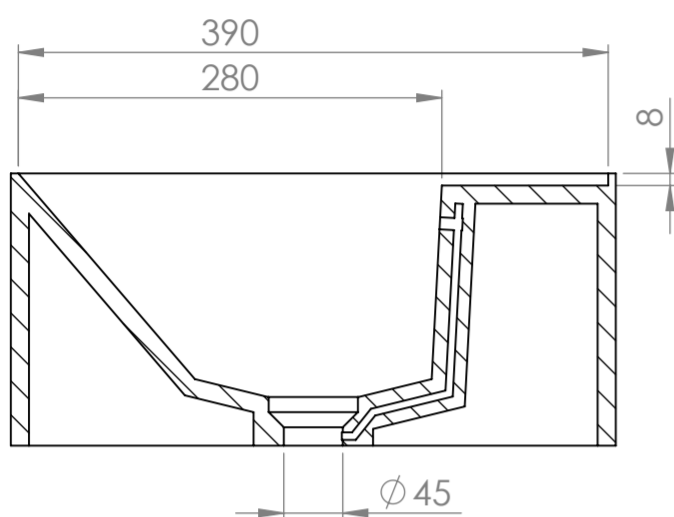

Side View - Section View

Front View - Section View

Top View

| | | |
|-------------|-------------------|------------------|
| LUSO | Product Name | Nera 1200 |
| | Material | Stone Resin |
| | Product Size (mm) | 1200 x 400 x 180 |

All dimensions provided in millimeters.