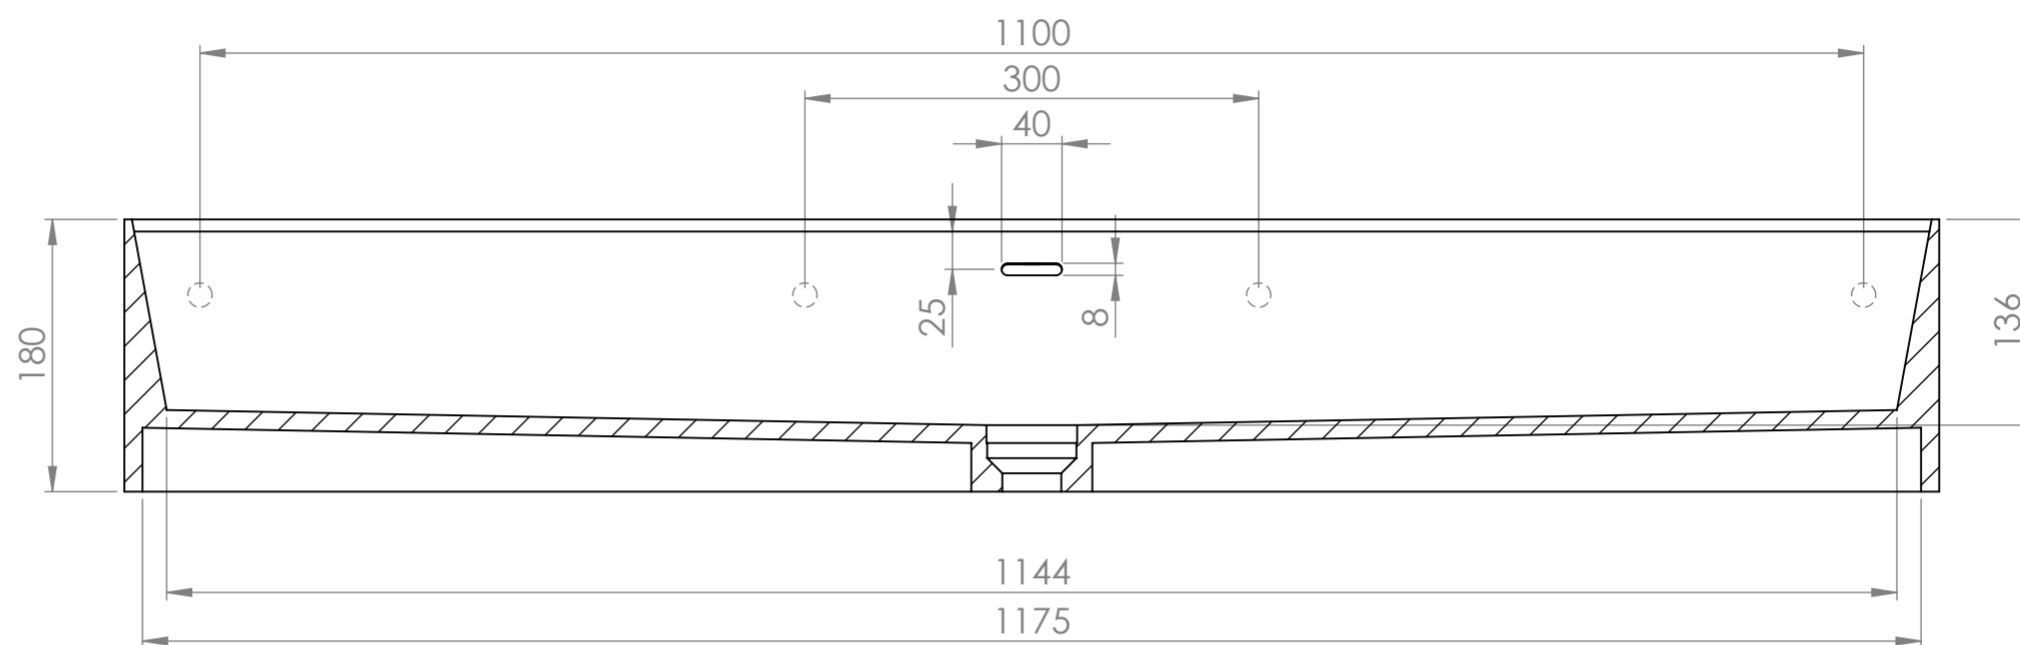

Side View - Section View

Front View - Section View

Top View

| | | |
|-------------|-------------------|------------------|
| LUSO | Product Name | Nera 1200 |
| | Material | Stone Resin |
| | Product Size (mm) | 1200 x 400 x 180 |

All dimensions provided in millimeters.