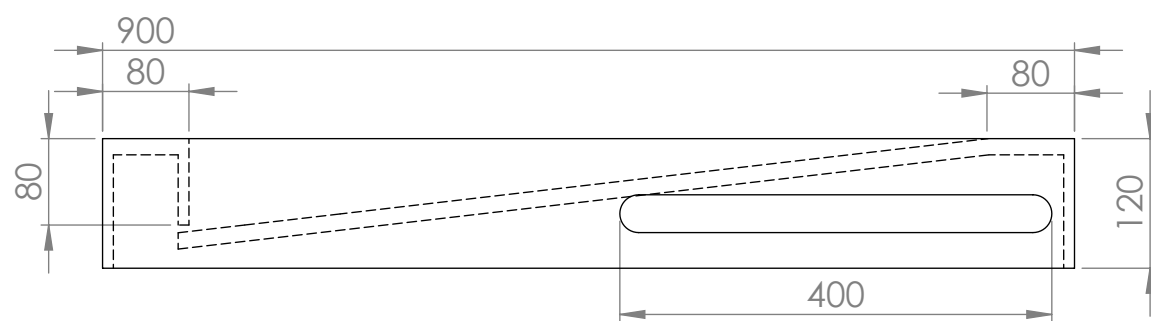

Top View

Side View - Section View

Back View

LUSO

Product Name

Geo

Material

Stone Resin

*All dimensions provided in millimeters.
All basins are supplied with no tap hole(s). If you require a tap hole,
you will need to use a standard 38mm hole-saw drill attachment.*