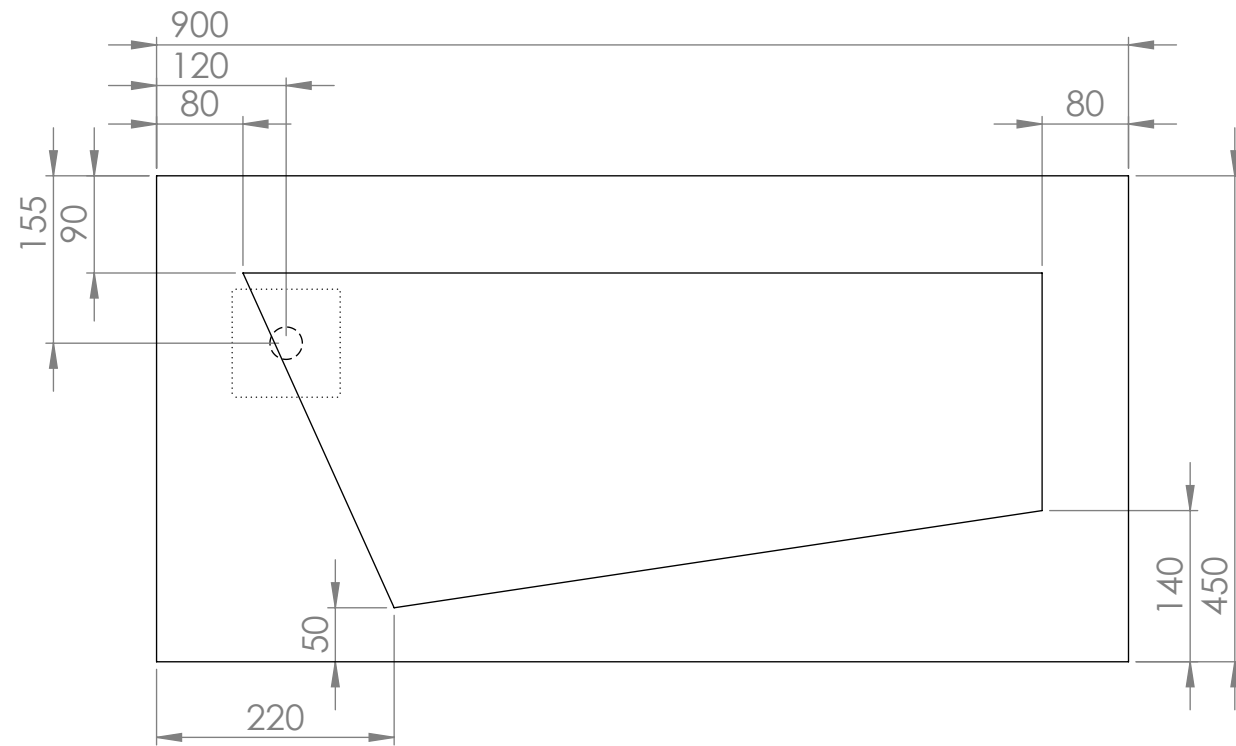

Top View

Side View - Section View

Back View

LUSO

Product Name

Geo

Material

Stone Resin

*All dimensions provided in millimeters.
All basins are supplied with no tap hole(s). If you require a tap hole,
you will need to use a standard 38mm hole-saw drill attachment.*