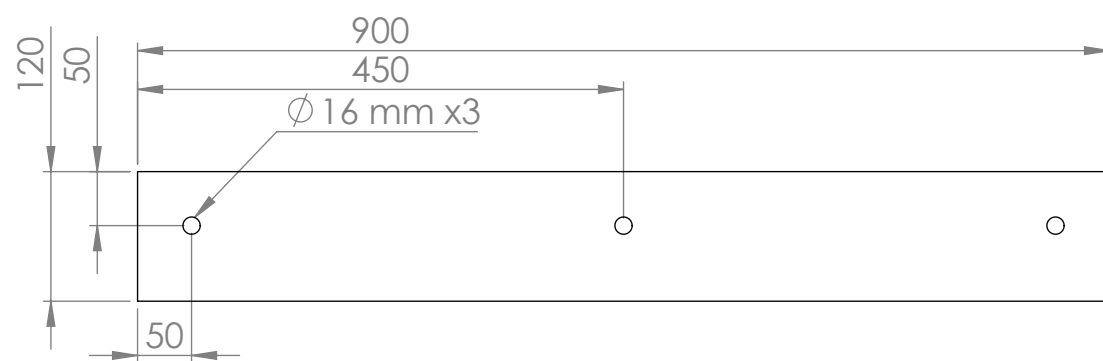

Top View

Side View - Section View

Back View

LUSO

Product Name

Geo

Material

Stone Resin

*All dimensions provided in millimeters.
All basins are supplied with no tap hole(s). If you require a tap hole,
you will need to use a standard 38mm hole-saw drill attachment.*