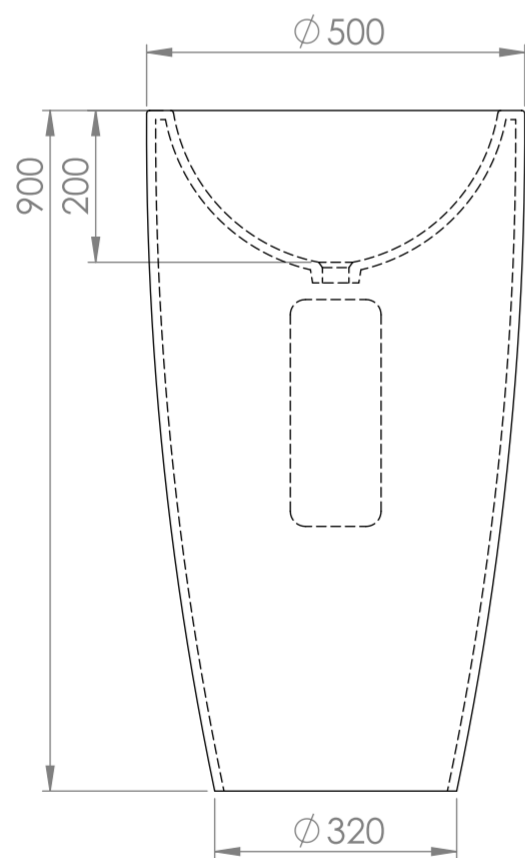

Top View

Front View - Section View

Side View - Section View

LUSO

Product Name	Annelie
Material	Stone Resin
Product Size (mm)	500 x 900

All dimensions provided in millimeters.