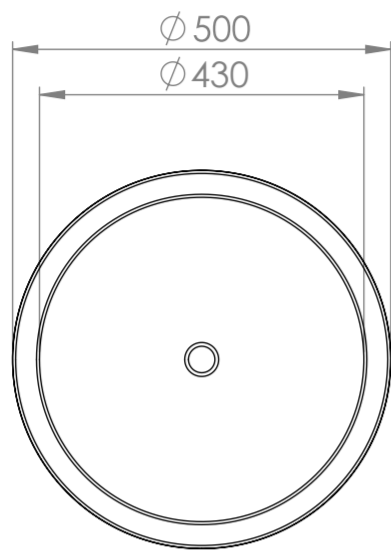

Top View

Front View - Section View

Side View - Section View

LUSO

Product Name	Annelie
Material	Stone Resin
Product Size (mm)	500 x 900

All dimensions provided in millimeters.