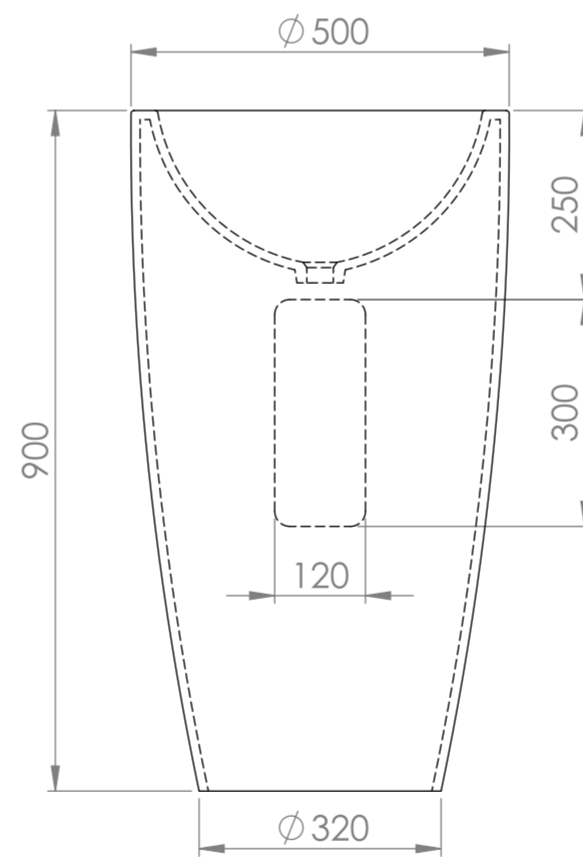

Top View

Front View - Section View

Side View - Section View

LUSO

Product Name	Annelie
Material	Stone Resin
Product Size (mm)	500 x 900

All dimensions provided in millimeters.