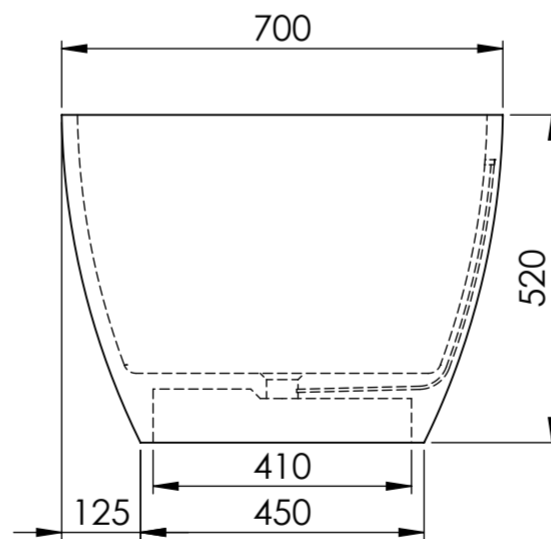

Top View

Front View - Section View

Side View - Section View

LUSO

Product Name	Picasso Compact 1400
Material	Stone Resin
Product Size (mm)	1400 x 700 x 520

All dimensions provided in millimeters.