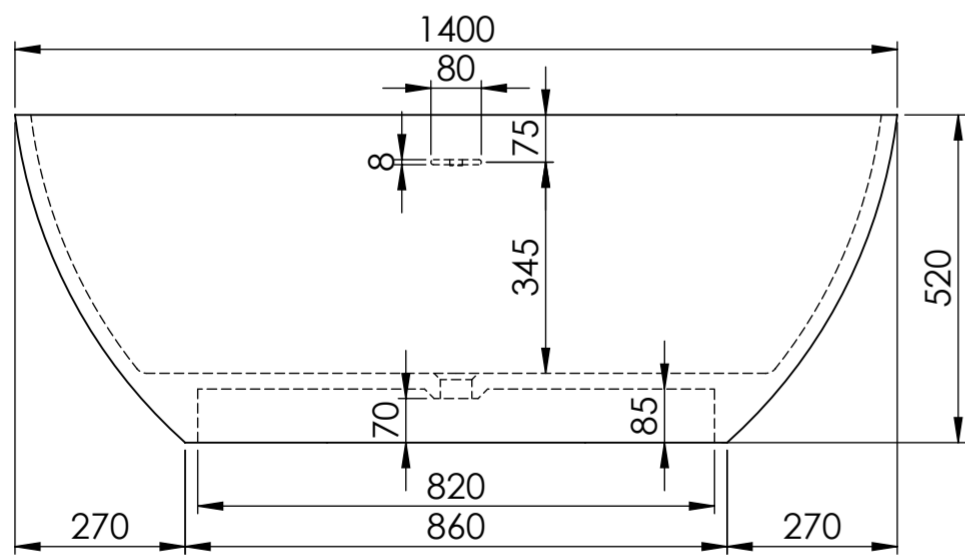

Top View

Front View - Section View

Side View - Section View

LUSO

Product Name	Picasso Compact 1400
Material	Stone Resin
Product Size (mm)	1400 x 700 x 520

All dimensions provided in millimeters.