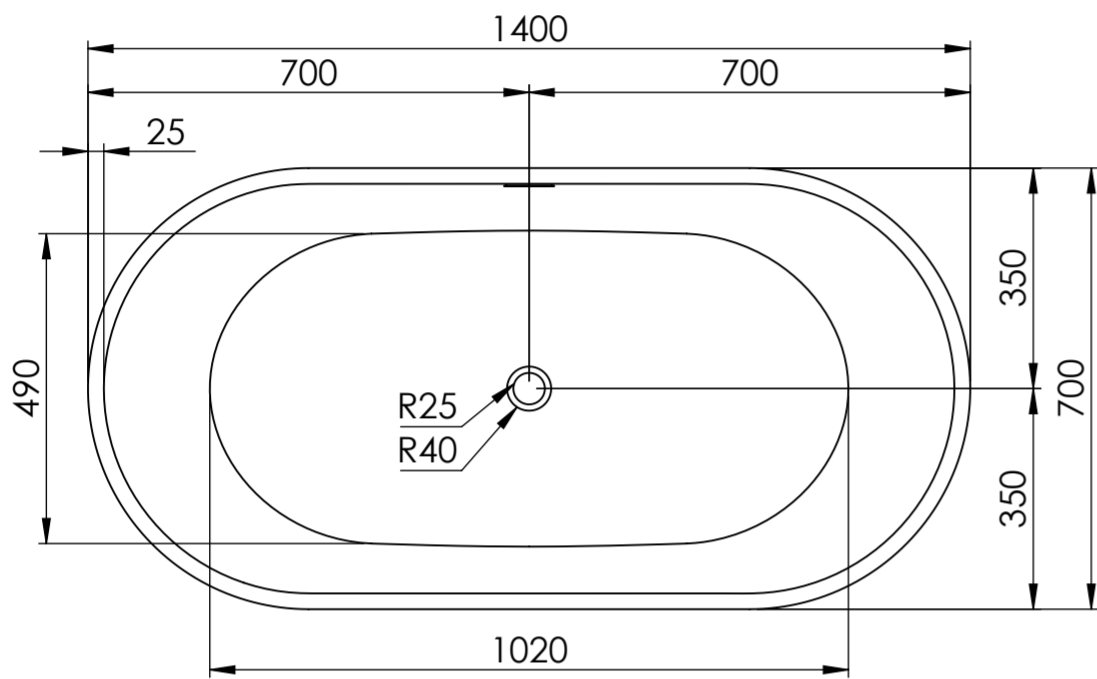

Top View

Front View - Section View

Side View - Section View

LUSO

Product Name	Picasso Compact 1400
Material	Stone Resin
Product Size (mm)	1400 x 700 x 520

All dimensions provided in millimeters.