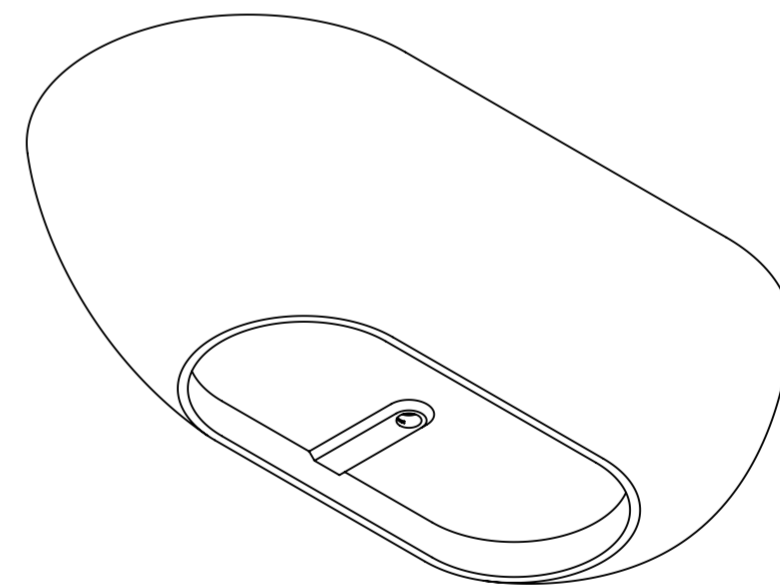

Top View

Front View - Section View

Side View - Section View

**LUSO**

|                   |                  |
|-------------------|------------------|
| Product Name      | Picasso 1780     |
| Material          | Stone Resin      |
| Product Size (mm) | 1780 x 880 x 520 |

All dimensions provided in millimeters.