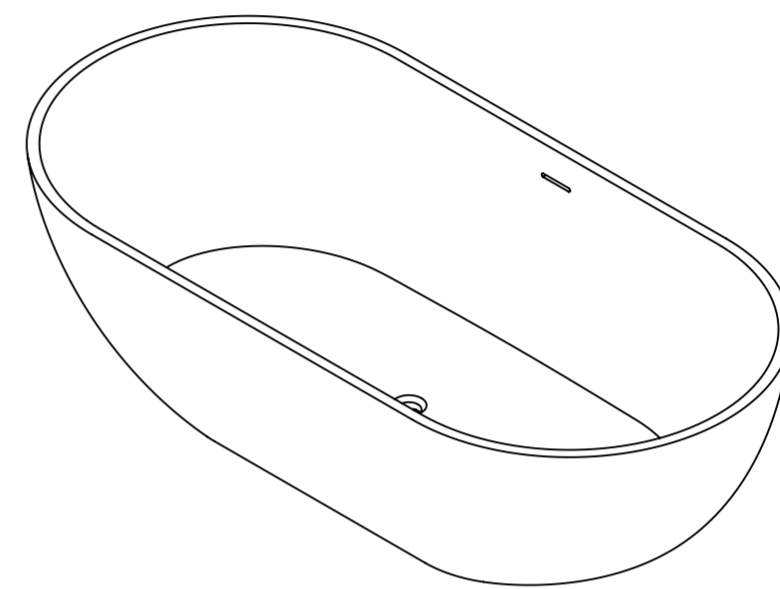

Top View

Front View - Section View

Side View - Section View

**LUSO**

|                   |                  |
|-------------------|------------------|
| Product Name      | Picasso 1780     |
| Material          | Stone Resin      |
| Product Size (mm) | 1780 x 880 x 520 |

All dimensions provided in millimeters.