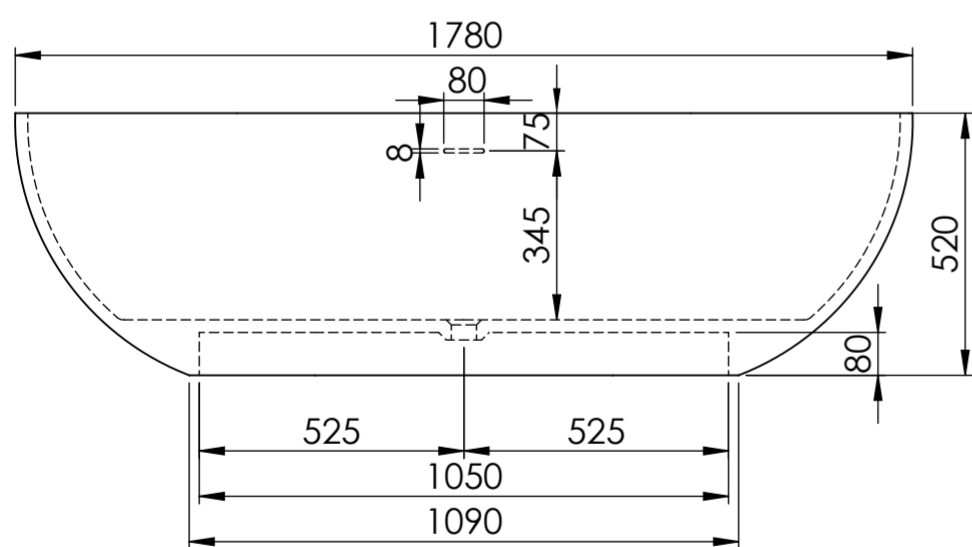

Top View

Front View - Section View

Side View - Section View

**LUSO**

|                   |                  |
|-------------------|------------------|
| Product Name      | Picasso 1780     |
| Material          | Stone Resin      |
| Product Size (mm) | 1780 x 880 x 520 |

All dimensions provided in millimeters.