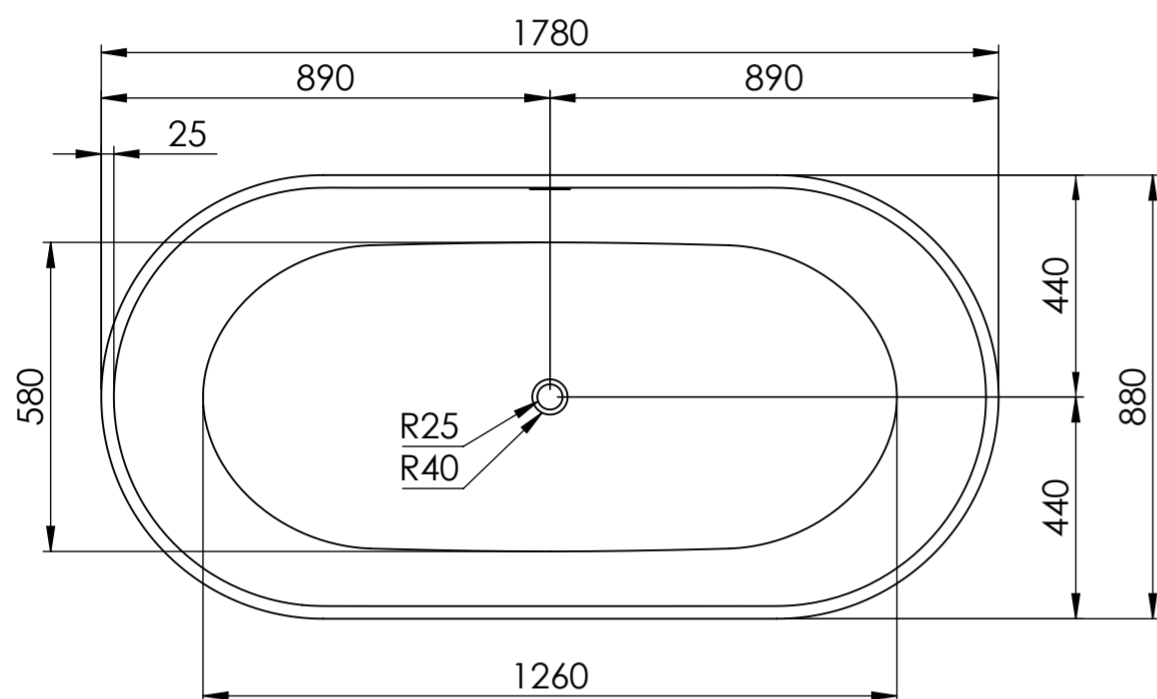

Top View

Front View - Section View

Side View - Section View

**LUSO**

|                   |                  |
|-------------------|------------------|
| Product Name      | Picasso 1780     |
| Material          | Stone Resin      |
| Product Size (mm) | 1780 x 880 x 520 |

All dimensions provided in millimeters.