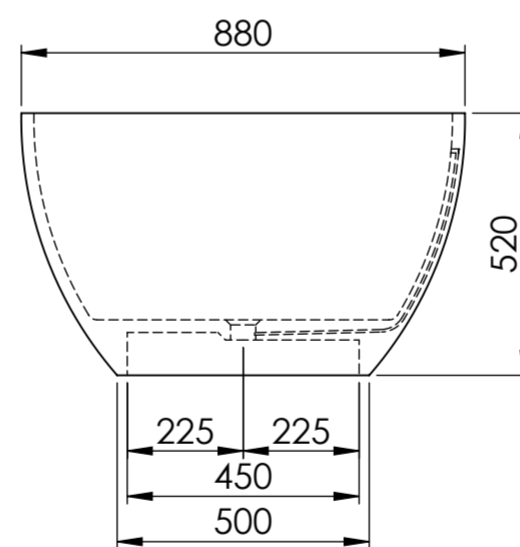

Top View

Front View - Section View

Side View - Section View

**LUSO**

|                   |                  |
|-------------------|------------------|
| Product Name      | Picasso 1780     |
| Material          | Stone Resin      |
| Product Size (mm) | 1780 x 880 x 520 |

All dimensions provided in millimeters.