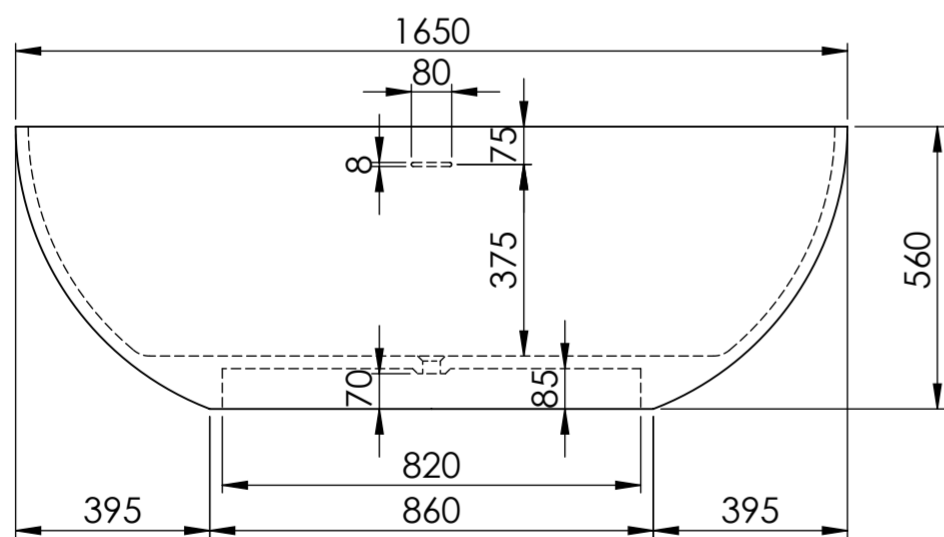

Front View - Section View

Side View - Section View

**LUSO**

Product Name	Picasso 1650
Material	Stone Resin
Product Size (mm)	1650 x 800 x 560

*All dimensions provided in millimeters.*