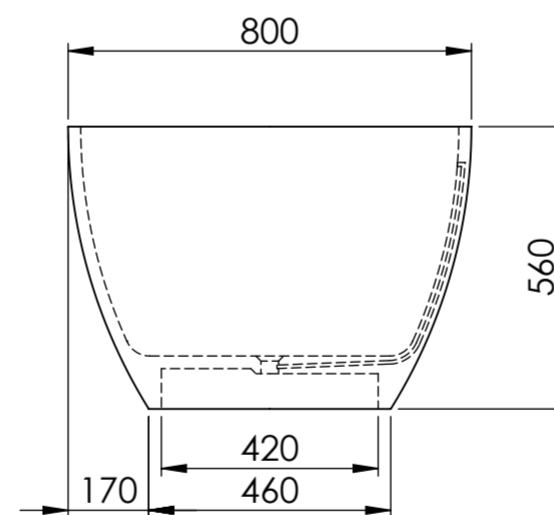

Front View - Section View

Side View - Section View

**LUSO**

Product Name	Picasso 1650
Material	Stone Resin
Product Size (mm)	1650 x 800 x 560

*All dimensions provided in millimeters.*