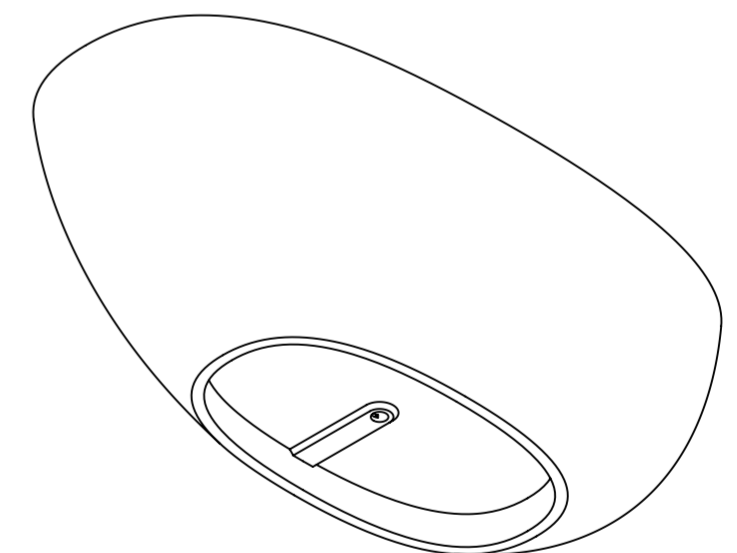

Front View - Section View

Side View - Section View

**LUSO**

Product Name	Picasso 1650
Material	Stone Resin
Product Size (mm)	1650 x 800 x 560

*All dimensions provided in millimeters.*