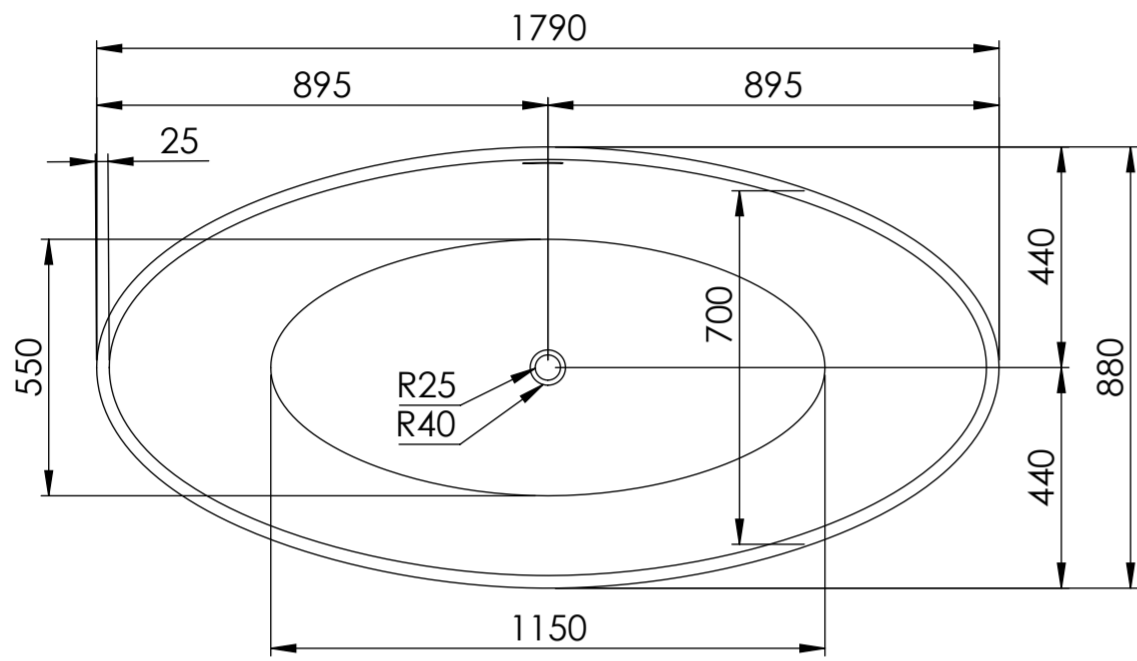

Top View

Front View - Section View

Side View - Section View

**LUSO**

Product Name	Oasis 1790
Material	Stone Resin
Product Size (mm)	1790 x 880 x 640

All dimensions provided in millimeters.