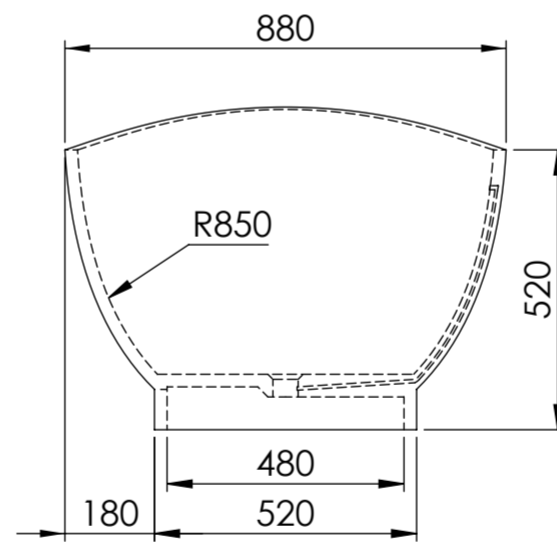

Top View

Front View - Section View

Side View - Section View

**LUSO**

Product Name	Oasis 1790
Material	Stone Resin
Product Size (mm)	1790 x 880 x 640

All dimensions provided in millimeters.