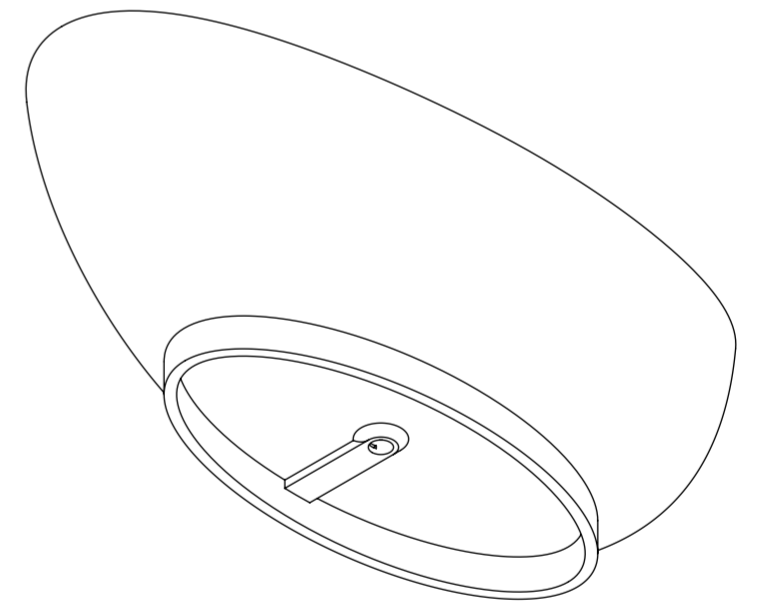

Top View

Front View - Section View

Side View - Section View

**LUSO**

Product Name	Oasis 1790
Material	Stone Resin
Product Size (mm)	1790 x 880 x 640

All dimensions provided in millimeters.