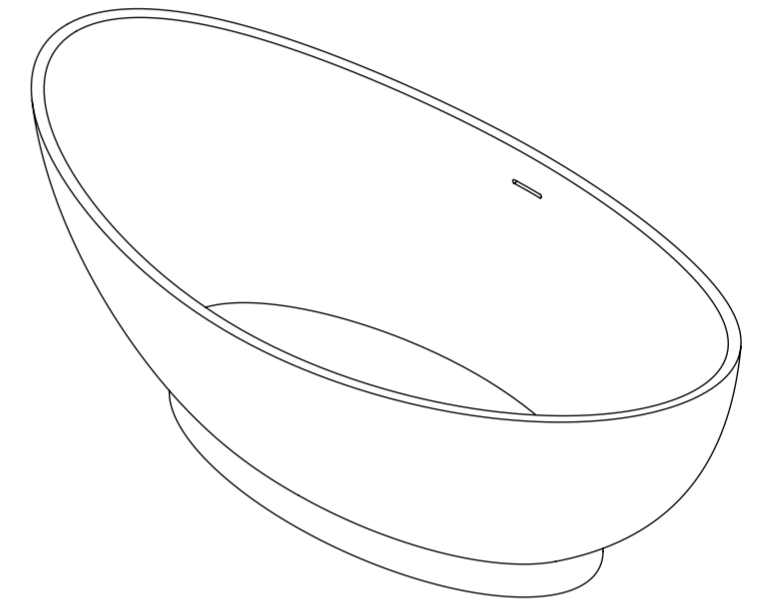

Top View

Front View - Section View

Side View - Section View

**LUSO**

Product Name	Oasis 1790
Material	Stone Resin
Product Size (mm)	1790 x 880 x 640

All dimensions provided in millimeters.