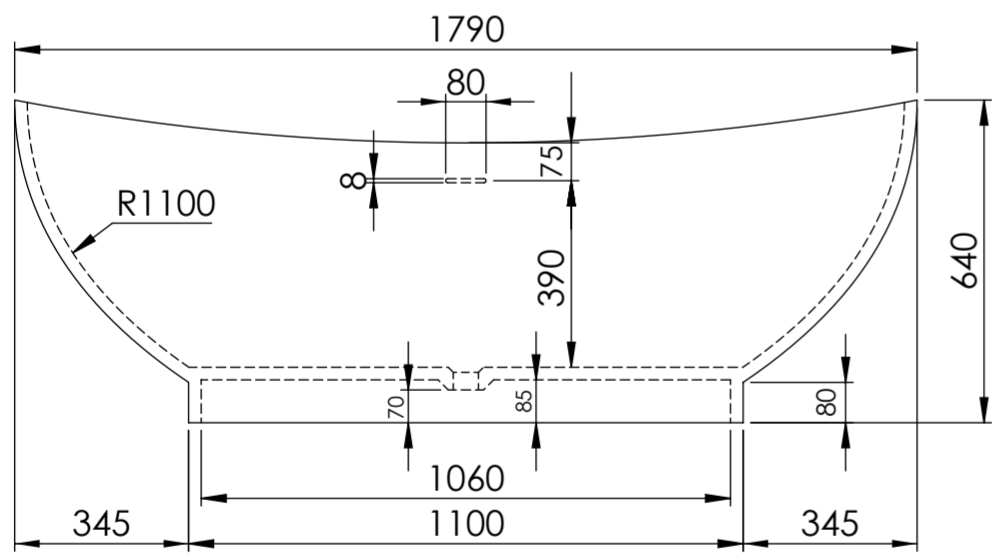

Top View

Front View - Section View

Side View - Section View

**LUSO**

Product Name	Oasis 1790
Material	Stone Resin
Product Size (mm)	1790 x 880 x 640

All dimensions provided in millimeters.