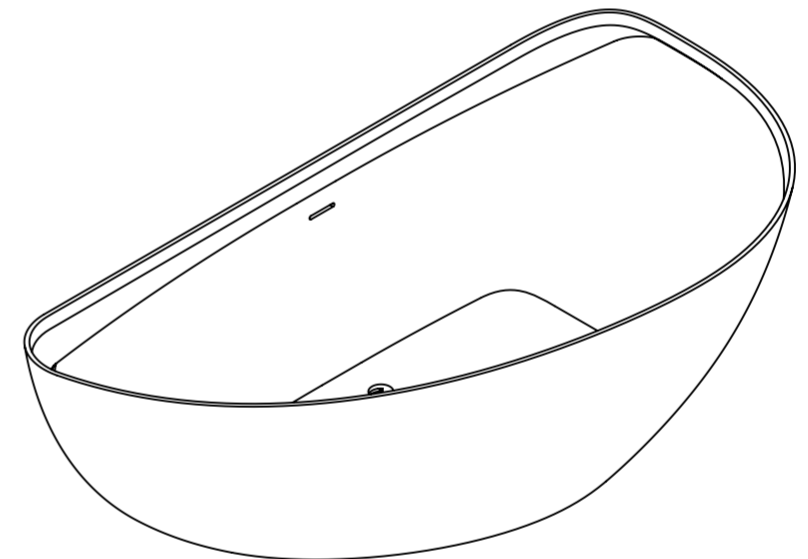

Front View - Section View

Side View - Section View

Top View

LUSSO

Product Name	Nilo
Material	Stone Resin
Product Size (mm)	1700 x 850 x 550

All dimensions provided in millimeters.