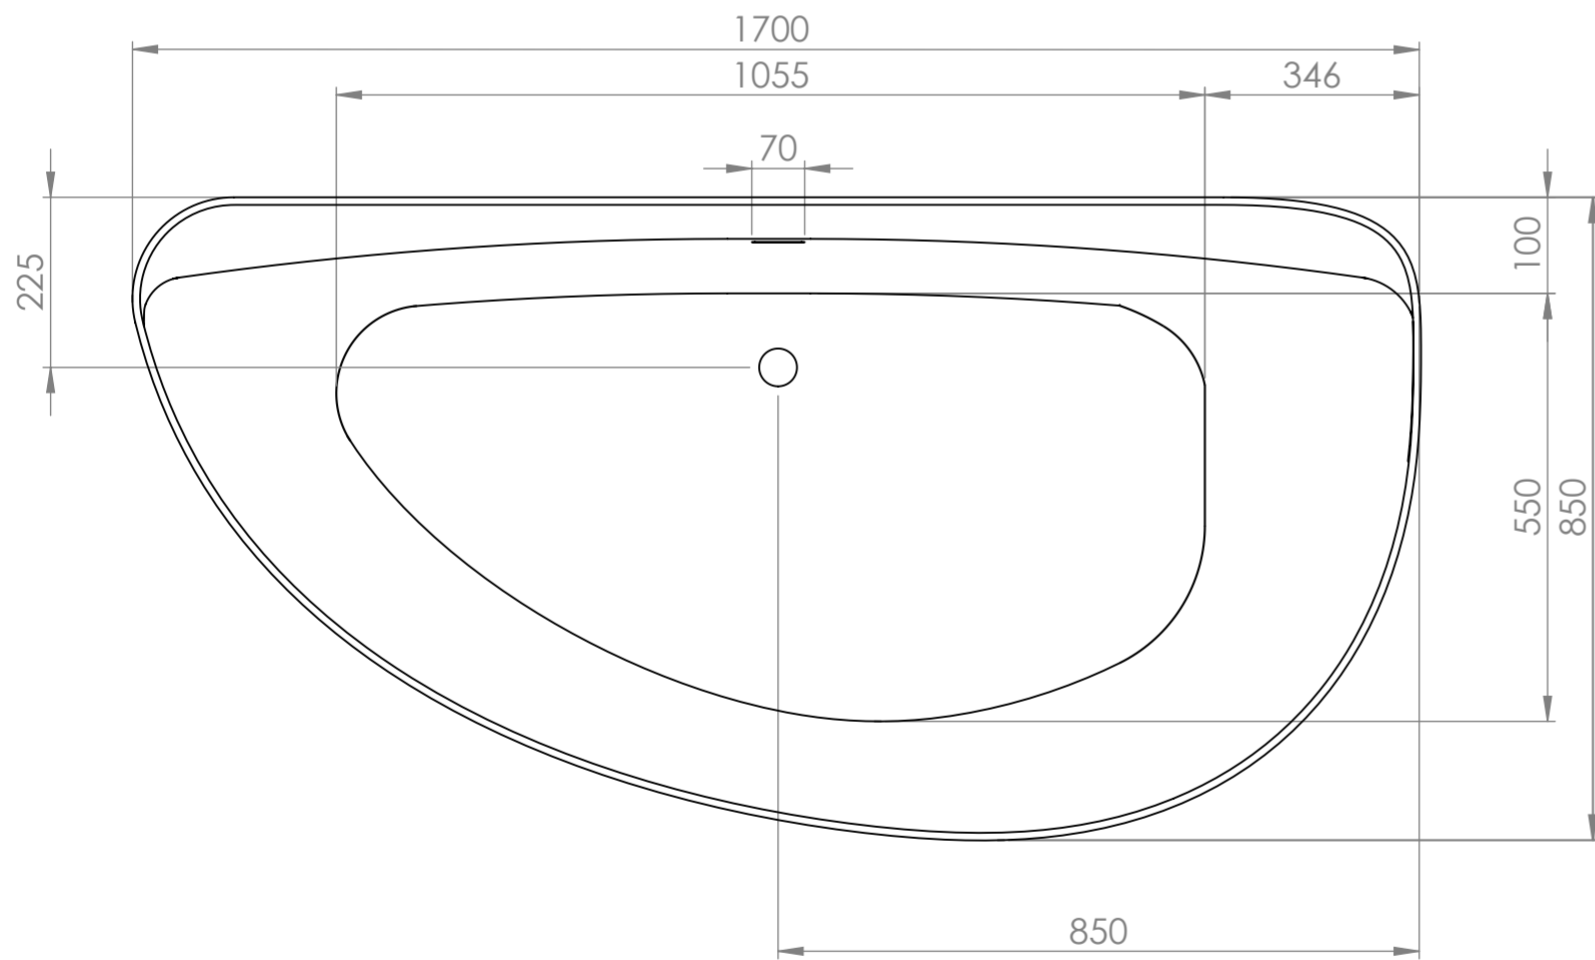

Front View - Section View

Side View - Section View

Top View

LUSSO

Product Name	Nilo
Material	Stone Resin
Product Size (mm)	1700 x 850 x 550

All dimensions provided in millimeters.