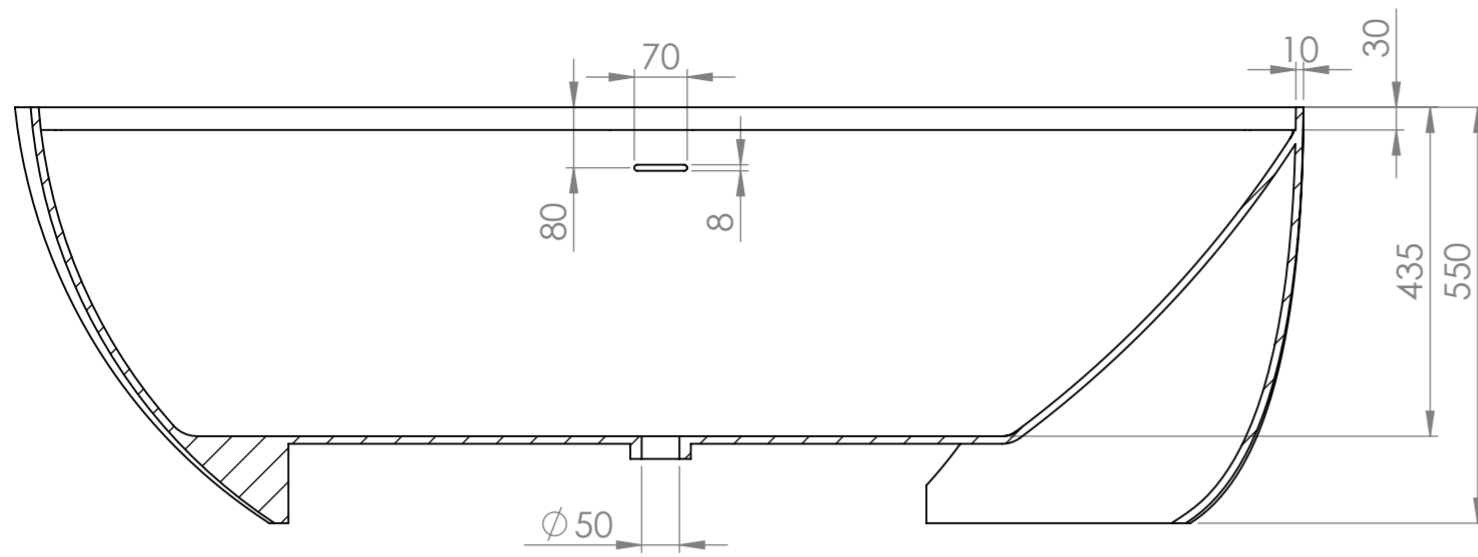

Front View - Section View

Side View - Section View

Top View

LUSSO

Product Name	Nilo
Material	Stone Resin
Product Size (mm)	1700 x 850 x 550

All dimensions provided in millimeters.