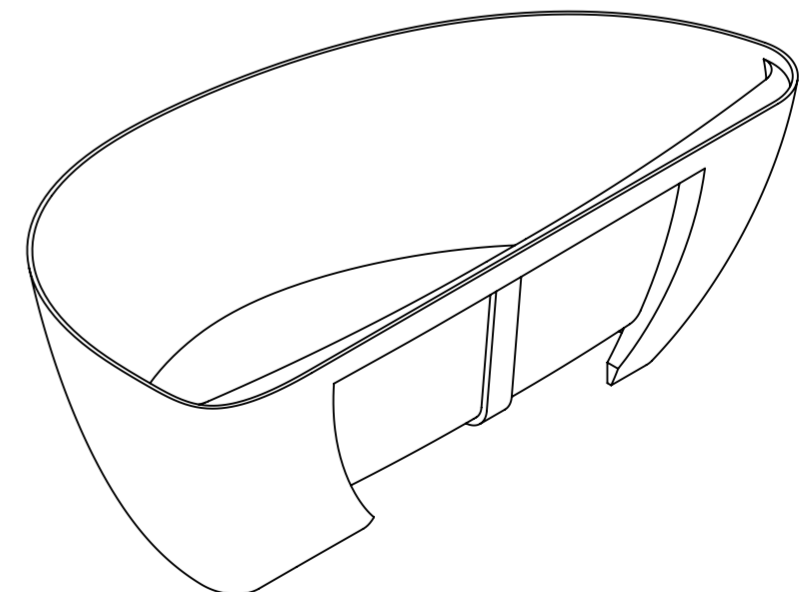

Front View - Section View

Side View - Section View

Top View

LUSSO

Product Name	Nilo
Material	Stone Resin
Product Size (mm)	1700 x 850 x 550

All dimensions provided in millimeters.