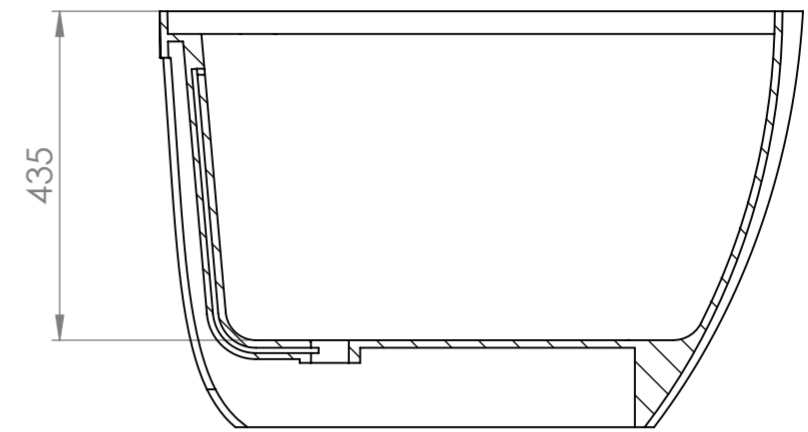

Front View - Section View

Side View - Section View

Top View

LUSSO

Product Name	Nilo
Material	Stone Resin
Product Size (mm)	1700 x 850 x 550

All dimensions provided in millimeters.