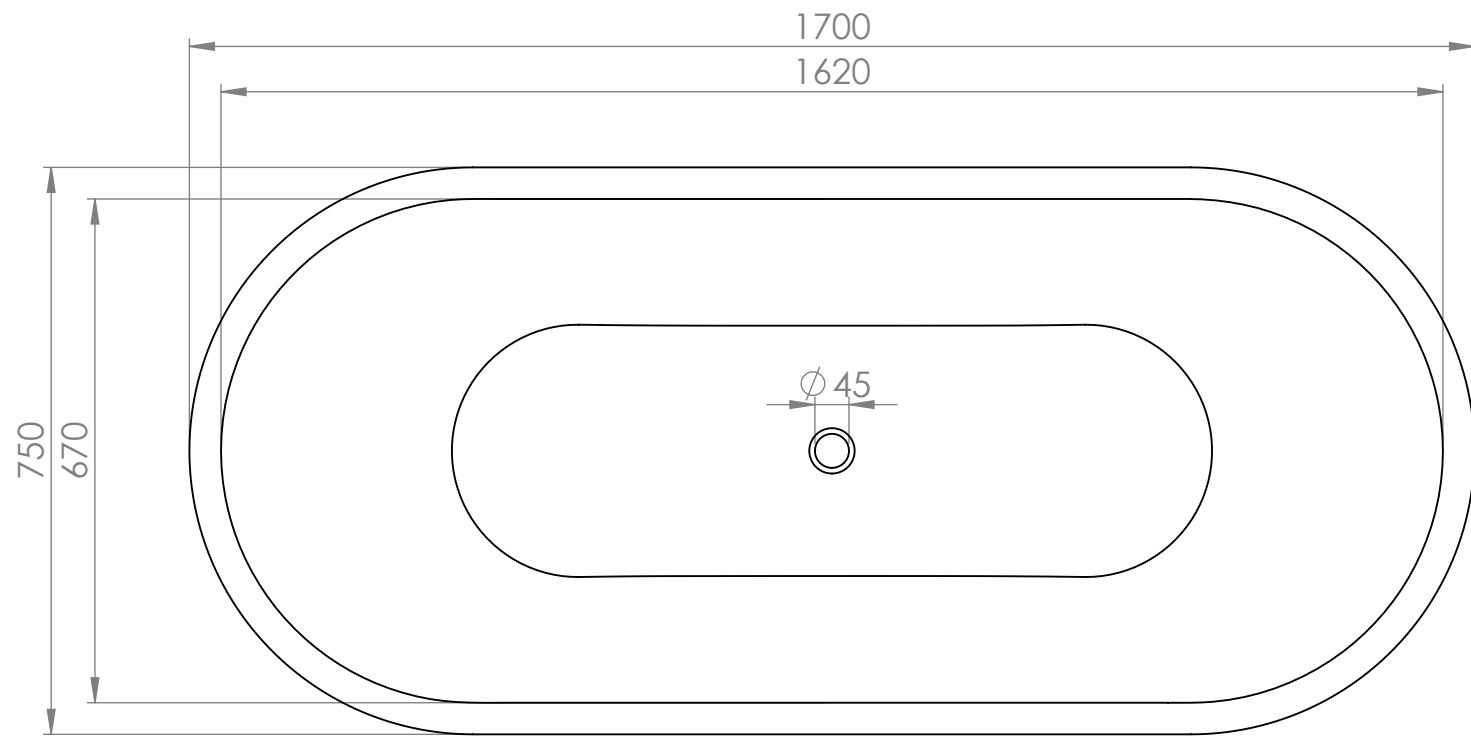

Top View

Front View - Section View

PIETRA

Product Name	Muse Bath
Weight, kg	700
Material	Marble
Size, mm	1700 x 750

All dimensions provided in millimeters.