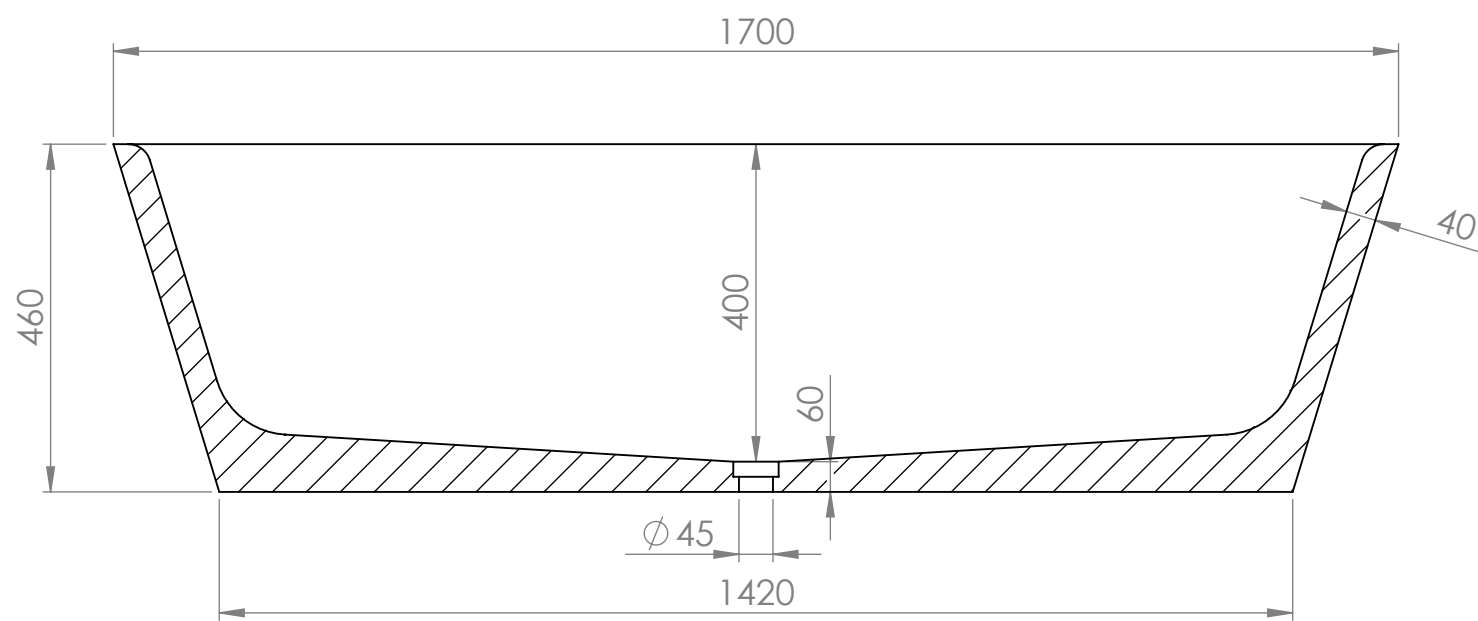

Top View

Front View - Section View

PIETRA

Product Name	Muse Bath
Weight, kg	700
Material	Marble
Size, mm	1700 x 750

All dimensions provided in millimeters.