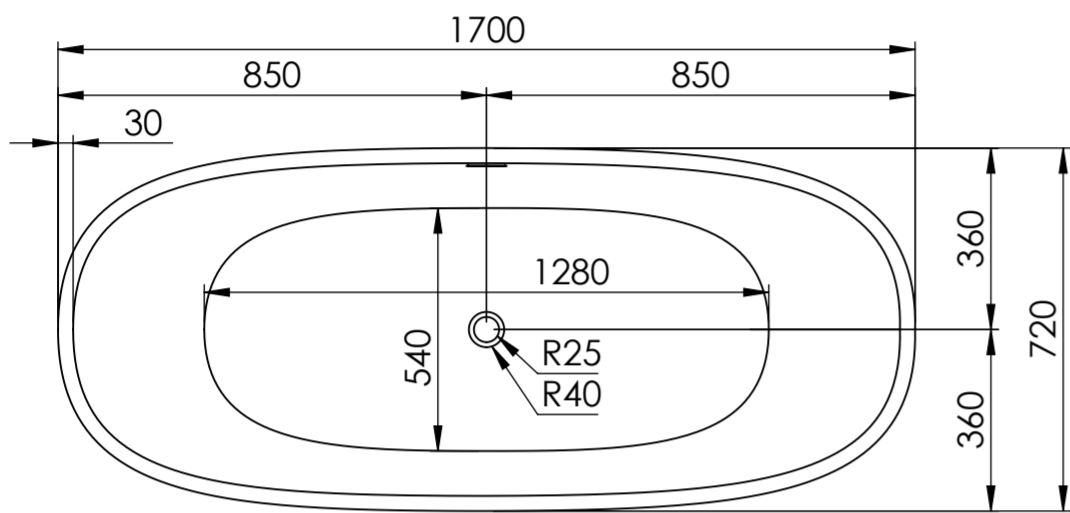

Top View

Front View - Section View

Side View - Section View

**LUSO**

Product Name	Monaco 1700
Material	Stone Resin
Product Size (mm)	1700 x 720 x 560

*All dimensions provided in millimeters.*