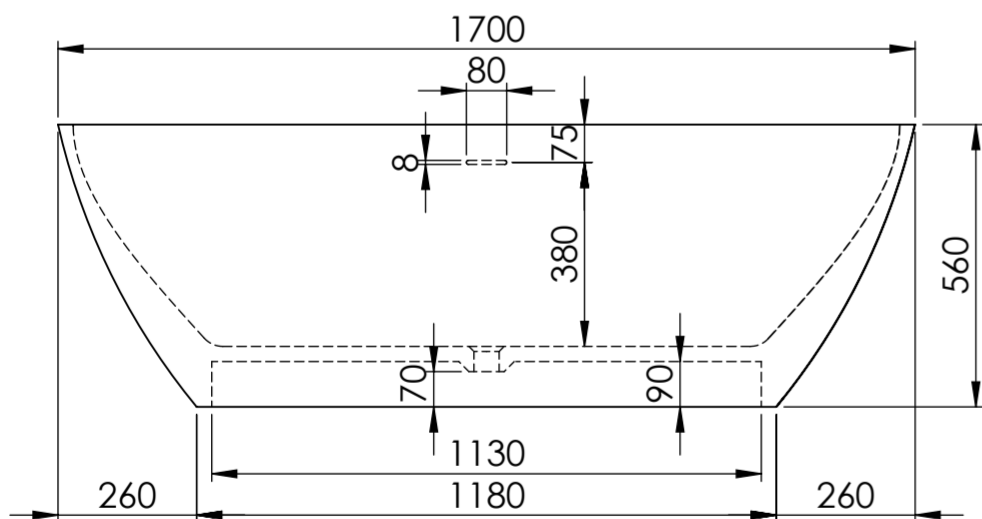

Top View

Front View - Section View

Side View - Section View

**LUSO**

Product Name	Monaco 1700
Material	Stone Resin
Product Size (mm)	1700 x 720 x 560

*All dimensions provided in millimeters.*