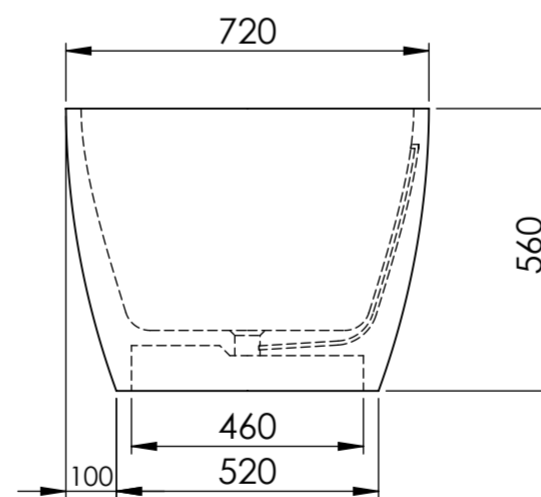

Top View

Front View - Section View

Side View - Section View

**LUSO**

Product Name	Monaco 1700
Material	Stone Resin
Product Size (mm)	1700 x 720 x 560

*All dimensions provided in millimeters.*