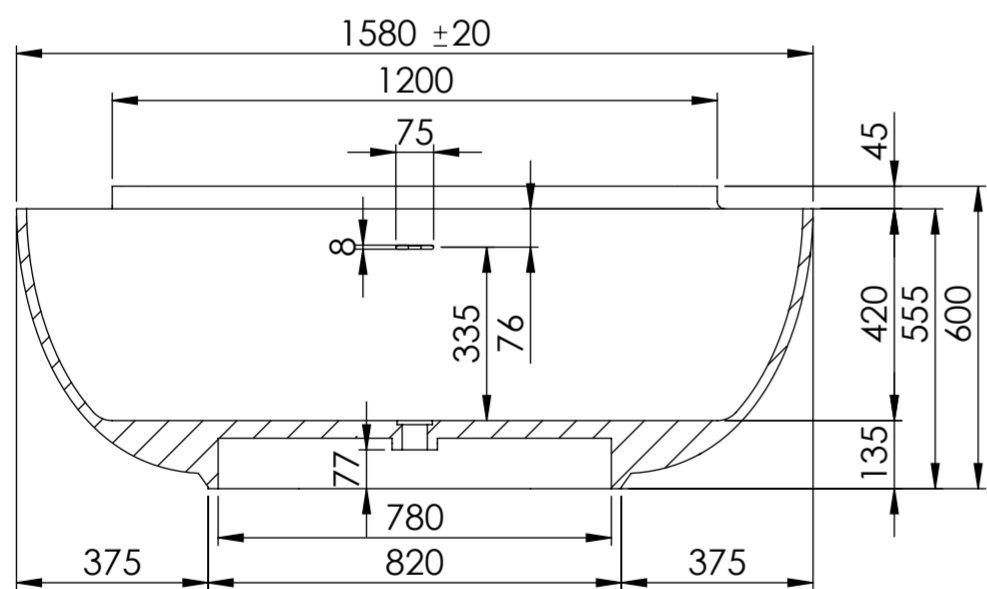

Top View

Front View

Side View

**LUSO**

Product Name	Marni 1580
Material	Stone Resin
Product Size (mm)	1580 x 820 x 600

*All dimensions provided in millimeters.*