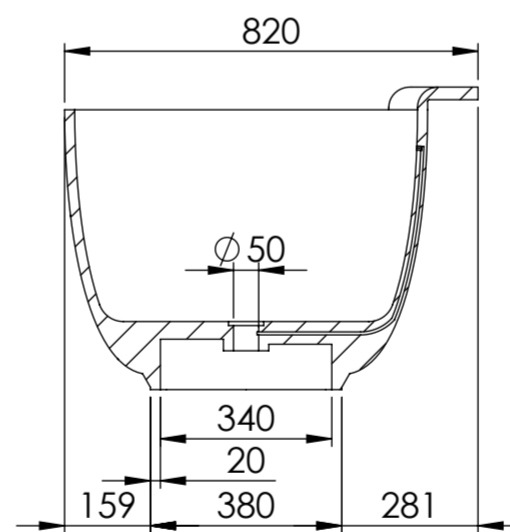

Top View

Front View

Side View

**LUSO**

Product Name	Marni 1580
Material	Stone Resin
Product Size (mm)	1580 x 820 x 600

*All dimensions provided in millimeters.*