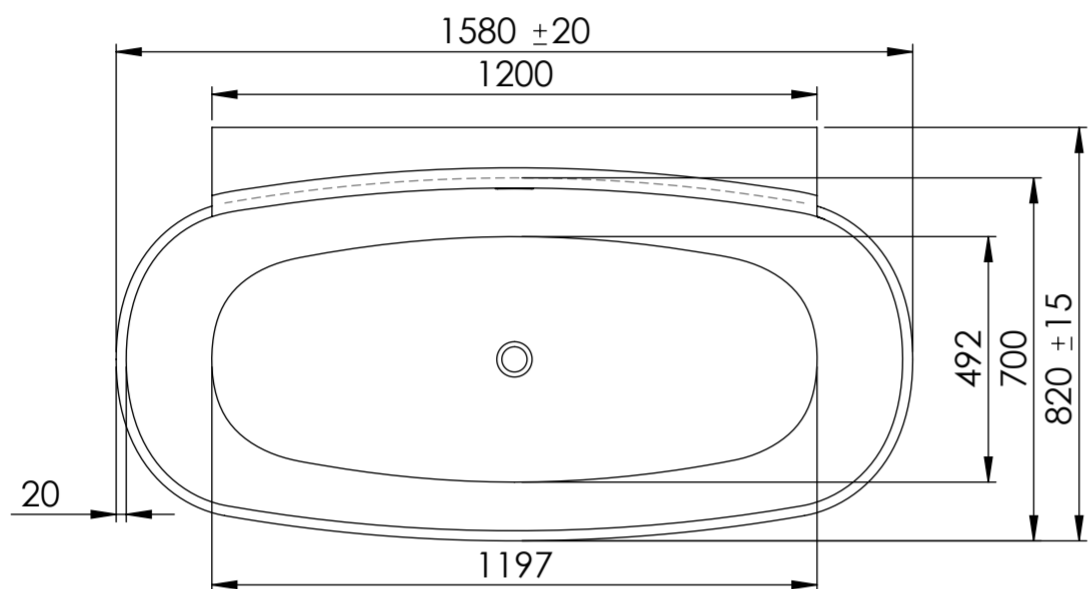

Top View

Front View

Side View

**LUSO**

Product Name	Marni 1580
Material	Stone Resin
Product Size (mm)	1580 x 820 x 600

*All dimensions provided in millimeters.*