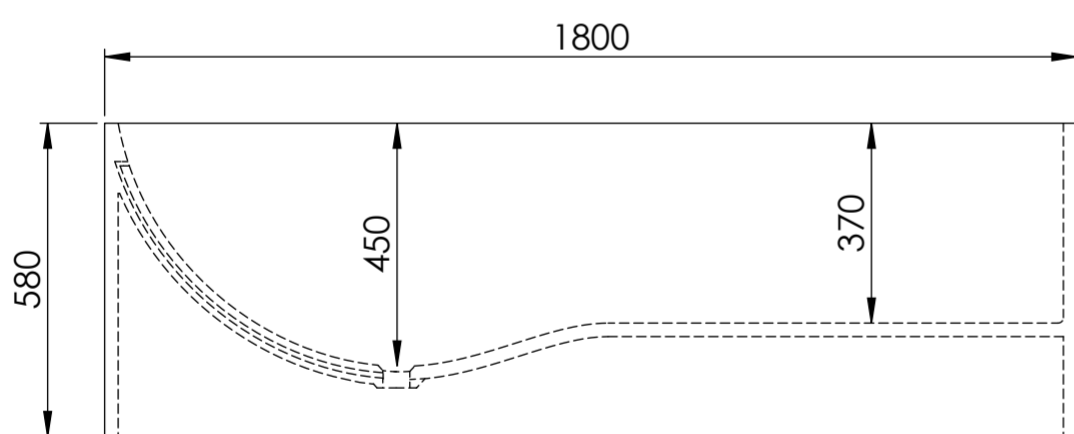

Top View

Front View - Section View

Side View - Section View

**LUSO**

Product Name	Ethos 1800
Material	Stone Resin
Product Size (mm)	1800 x 760 x 550

All dimensions provided in millimeters.