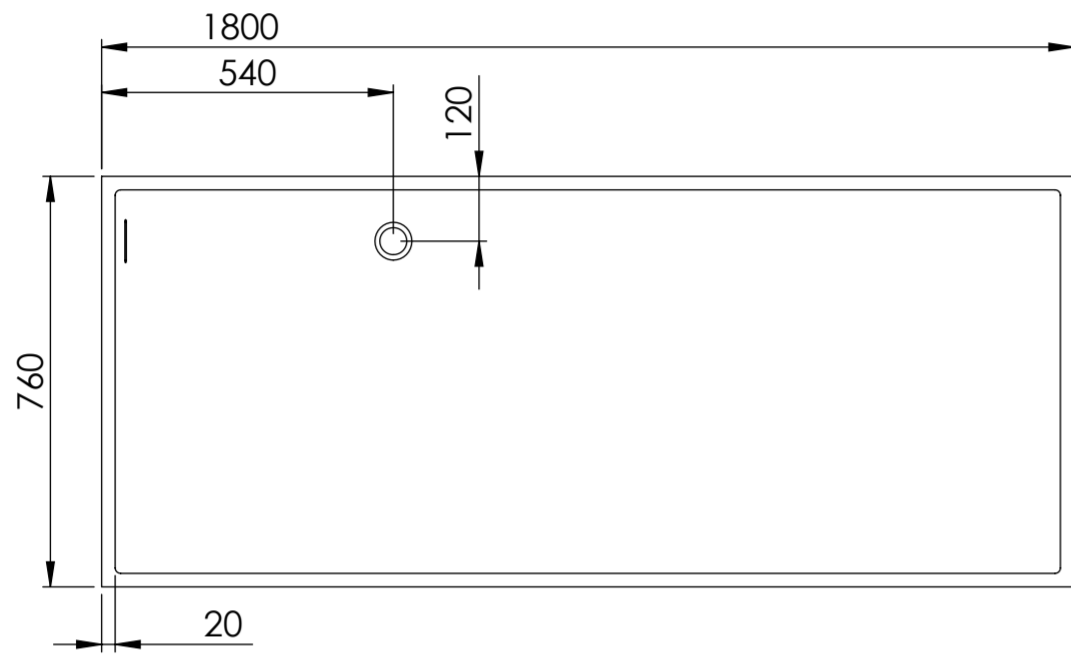

Top View

Front View - Section View

Side View - Section View

**LUSO**

Product Name	Ethos 1800
Material	Stone Resin
Product Size (mm)	1800 x 760 x 550

All dimensions provided in millimeters.