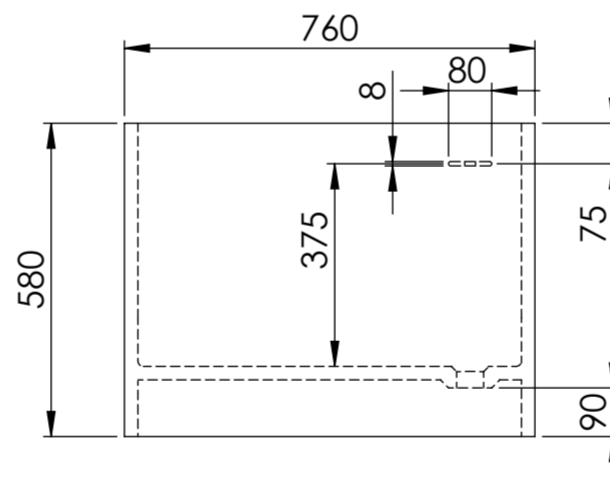

Top View

Front View - Section View

Side View - Section View

**LUSO**

Product Name	Ethos 1800
Material	Stone Resin
Product Size (mm)	1800 x 760 x 550

All dimensions provided in millimeters.