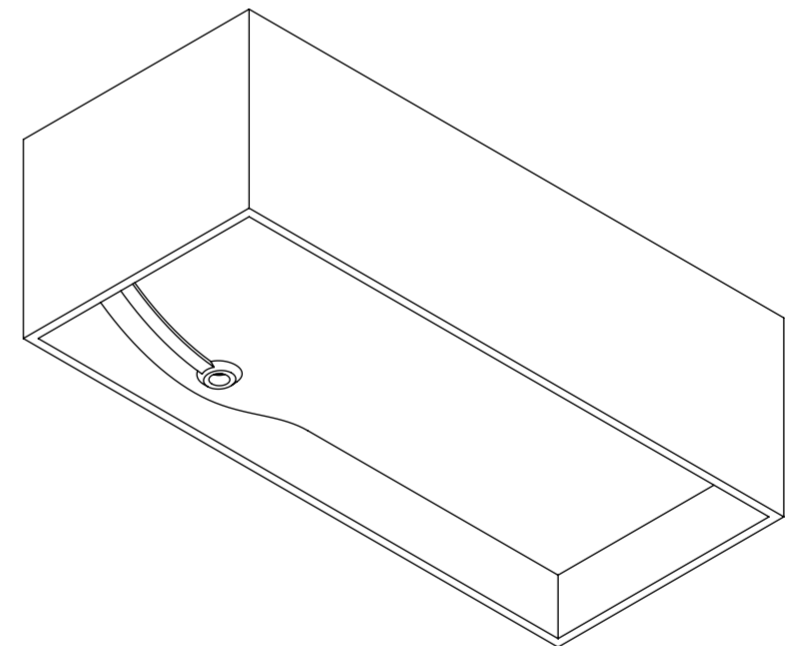

Top View

Front View - Section View

Side View - Section View

**LUSO**

Product Name	Ethos 1800
Material	Stone Resin
Product Size (mm)	1800 x 760 x 550

All dimensions provided in millimeters.