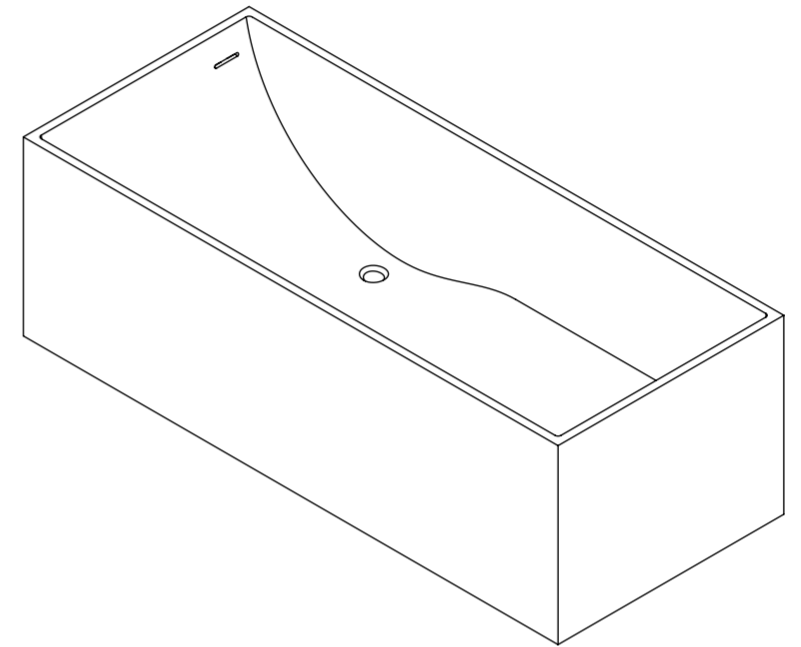

Top View

Front View - Section View

Side View - Section View

**LUSO**

Product Name	Ethos 1800
Material	Stone Resin
Product Size (mm)	1800 x 760 x 550

All dimensions provided in millimeters.