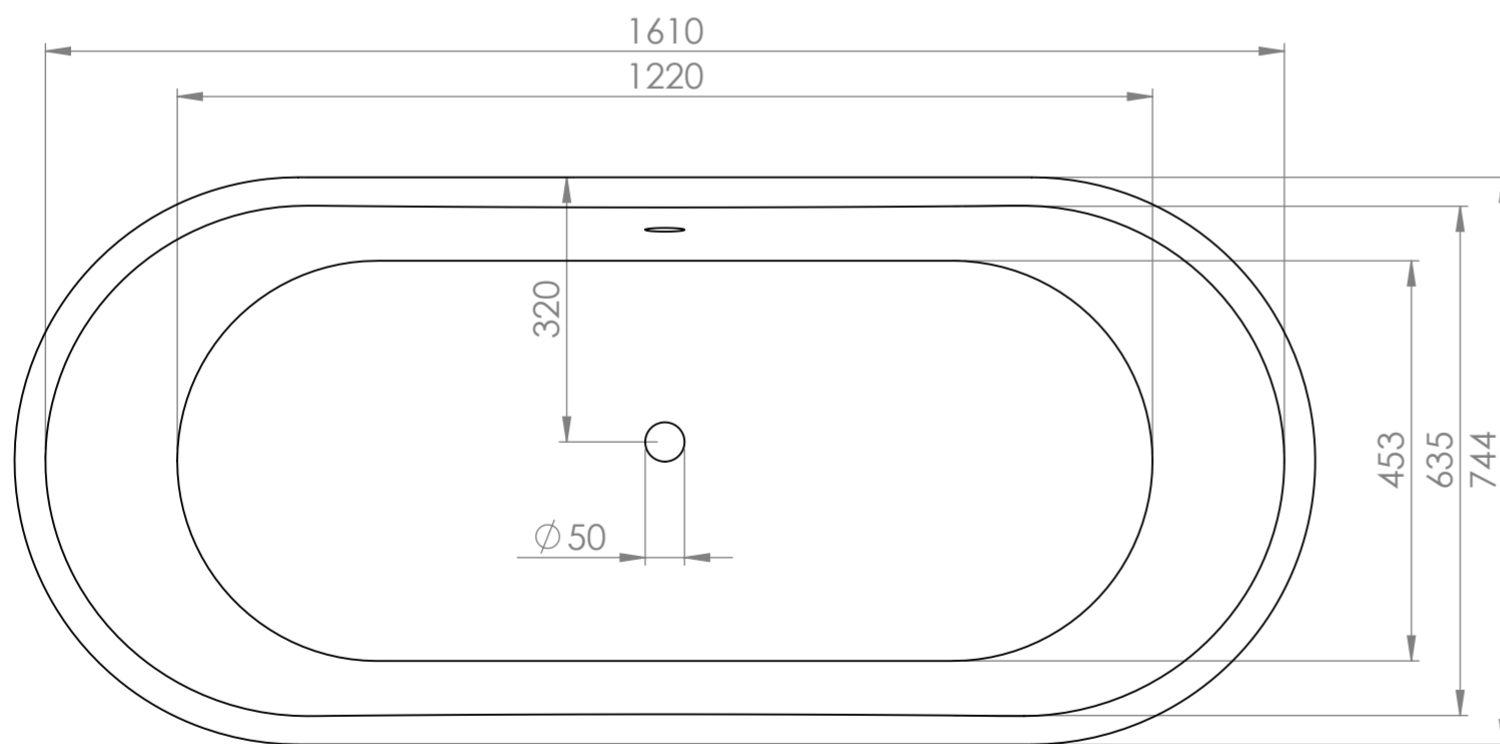

Front View

Side View

Top View

LUSO

Product Name	Ellington 1722
Material	Cast Iron
Product Size (mm)	1722 x 712 x 744

All dimensions provided in millimeters.