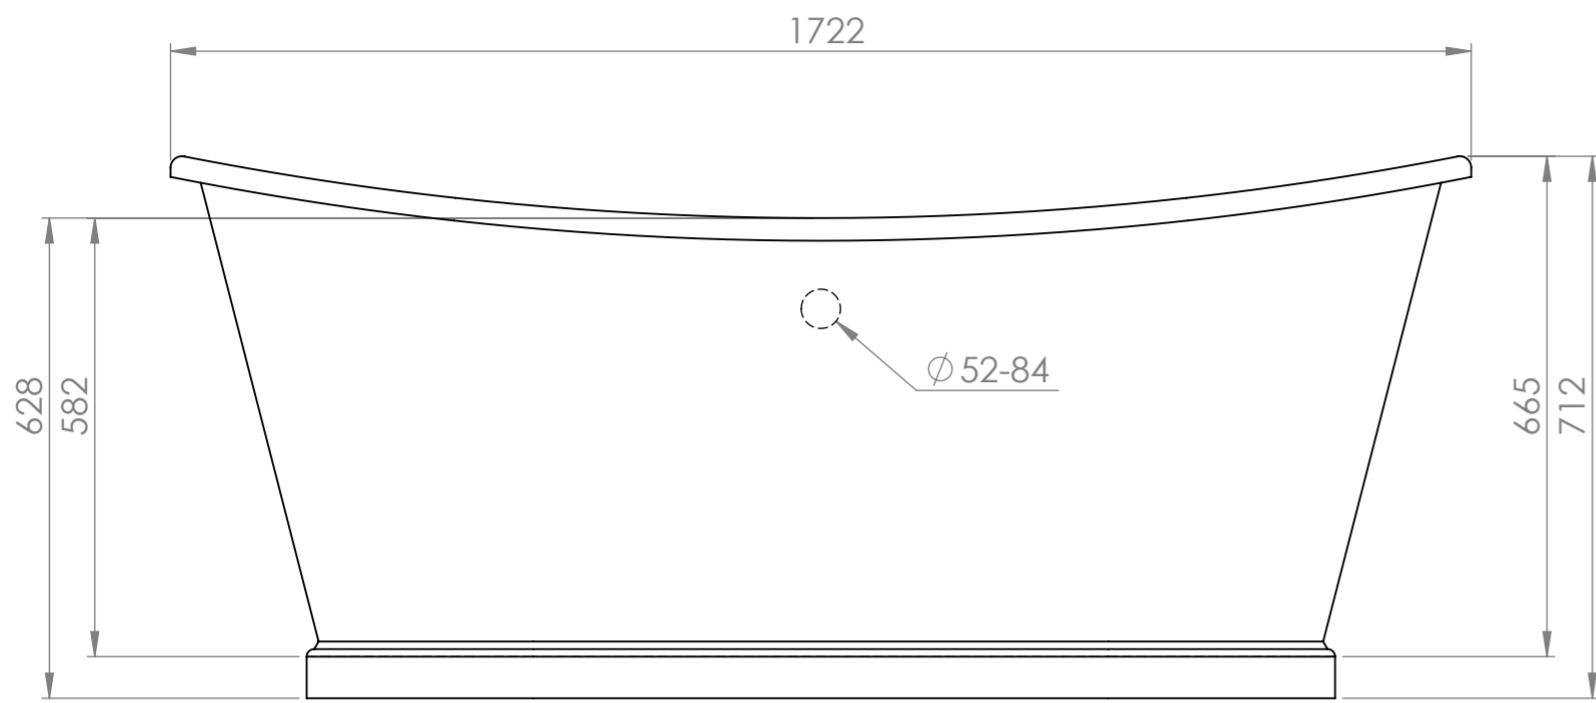

Front View

Side View

Top View

LUSO

Product Name	Ellington 1722
Material	Cast Iron
Product Size (mm)	1722 x 712 x 744

All dimensions provided in millimeters.