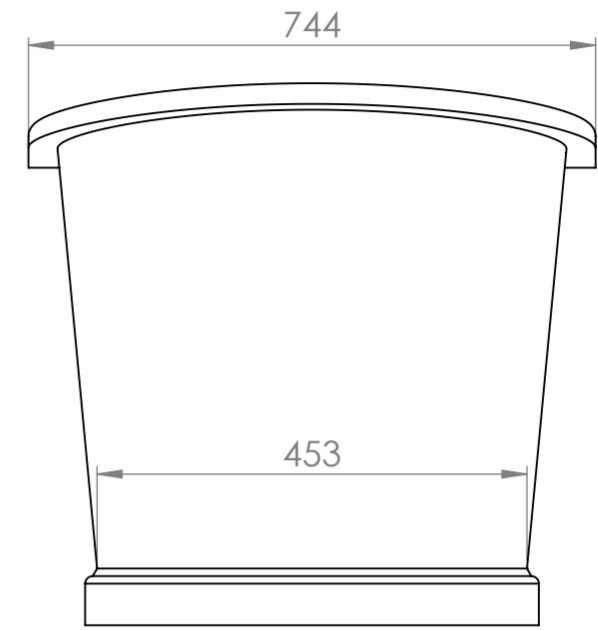

Front View

Side View

Top View

LUSO

Product Name	Ellington 1722
Material	Cast Iron
Product Size (mm)	1722 x 712 x 744

All dimensions provided in millimeters.