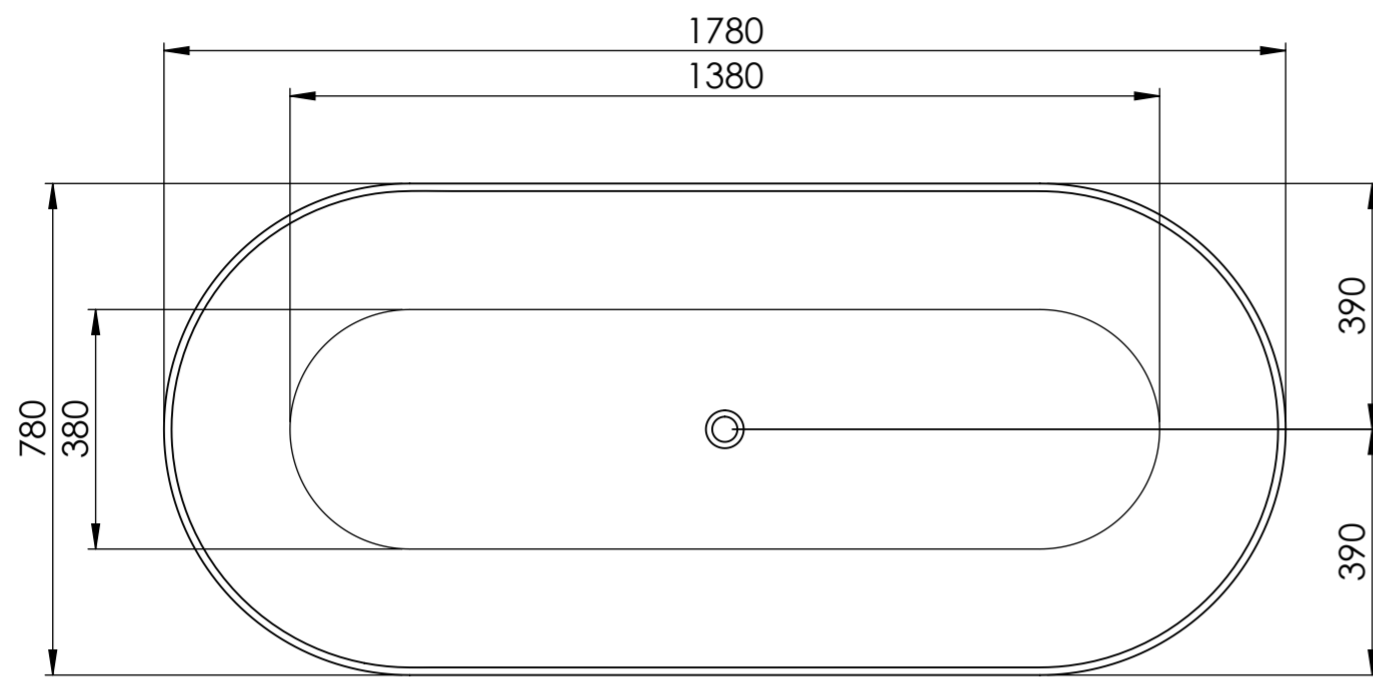

Top View

Front View - Section View

Side View - Section View

LUSO

Product Name	Designo 1780
Material	Stone Resin
Product Size (mm)	1780 x 780 x 540

All dimensions provided in millimeters.