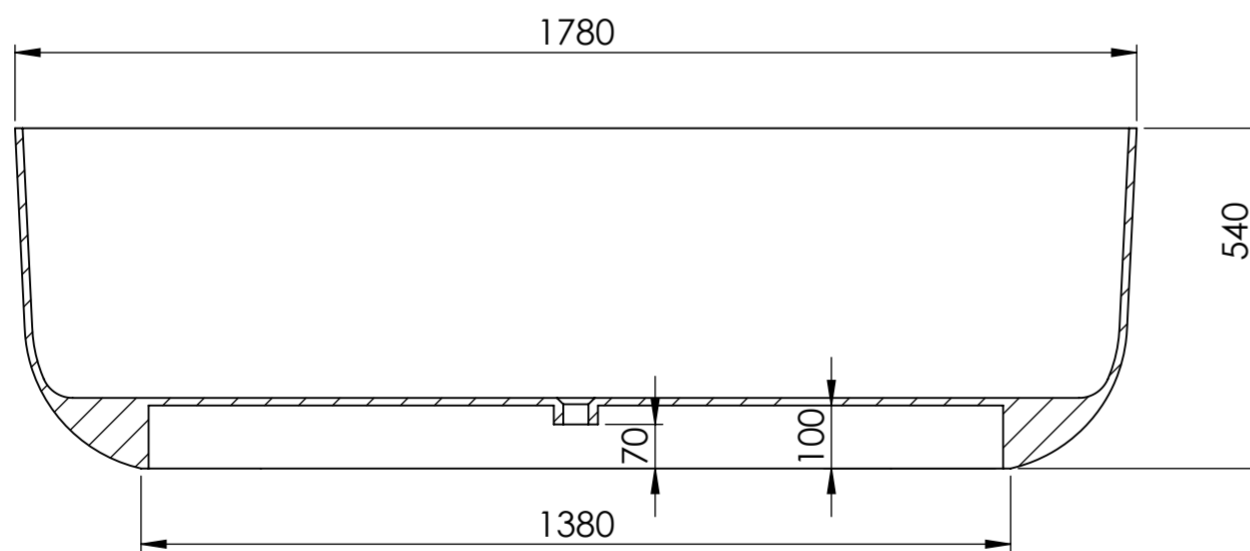

Top View

Front View - Section View

Side View - Section View

LUSO

Product Name	Designo 1780
Material	Stone Resin
Product Size (mm)	1780 x 780 x 540

All dimensions provided in millimeters.