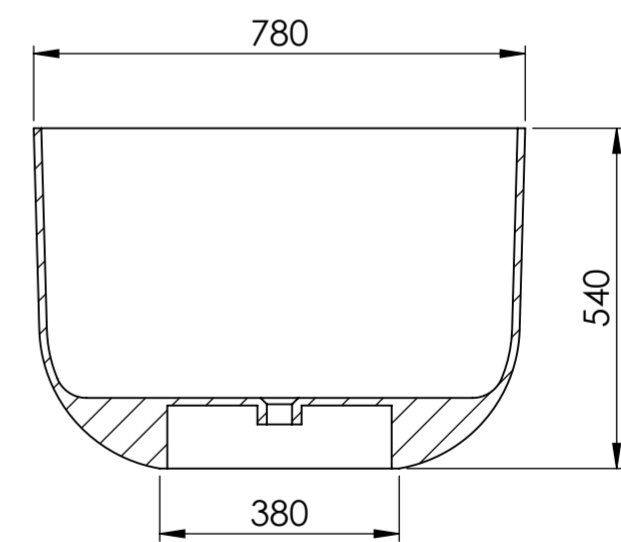

Top View

Front View - Section View

Side View - Section View

LUSO

Product Name	Designo 1780
Material	Stone Resin
Product Size (mm)	1780 x 780 x 540

All dimensions provided in millimeters.