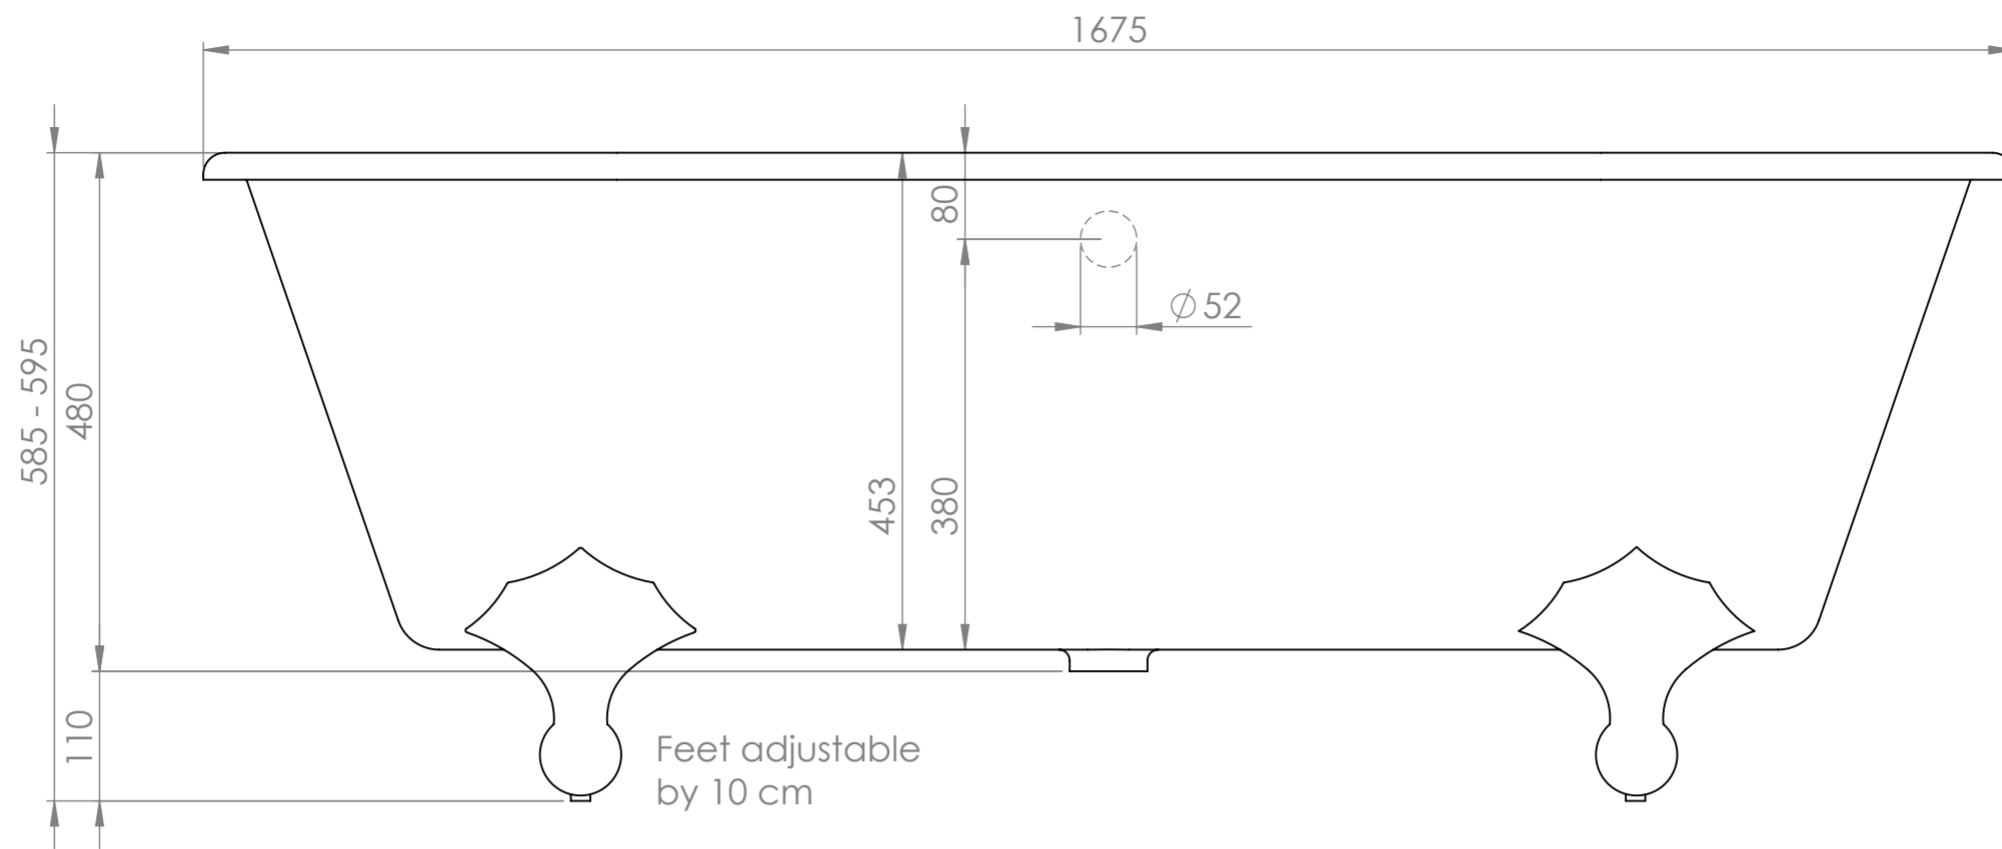

Front View

Top View

LUSO

| | |
|-------------------|------------------|
| Product Name | Connaught 1675 |
| Material | Cast Iron |
| Product Size (mm) | 1675 x 765 x 595 |

All dimensions provided in millimeters.