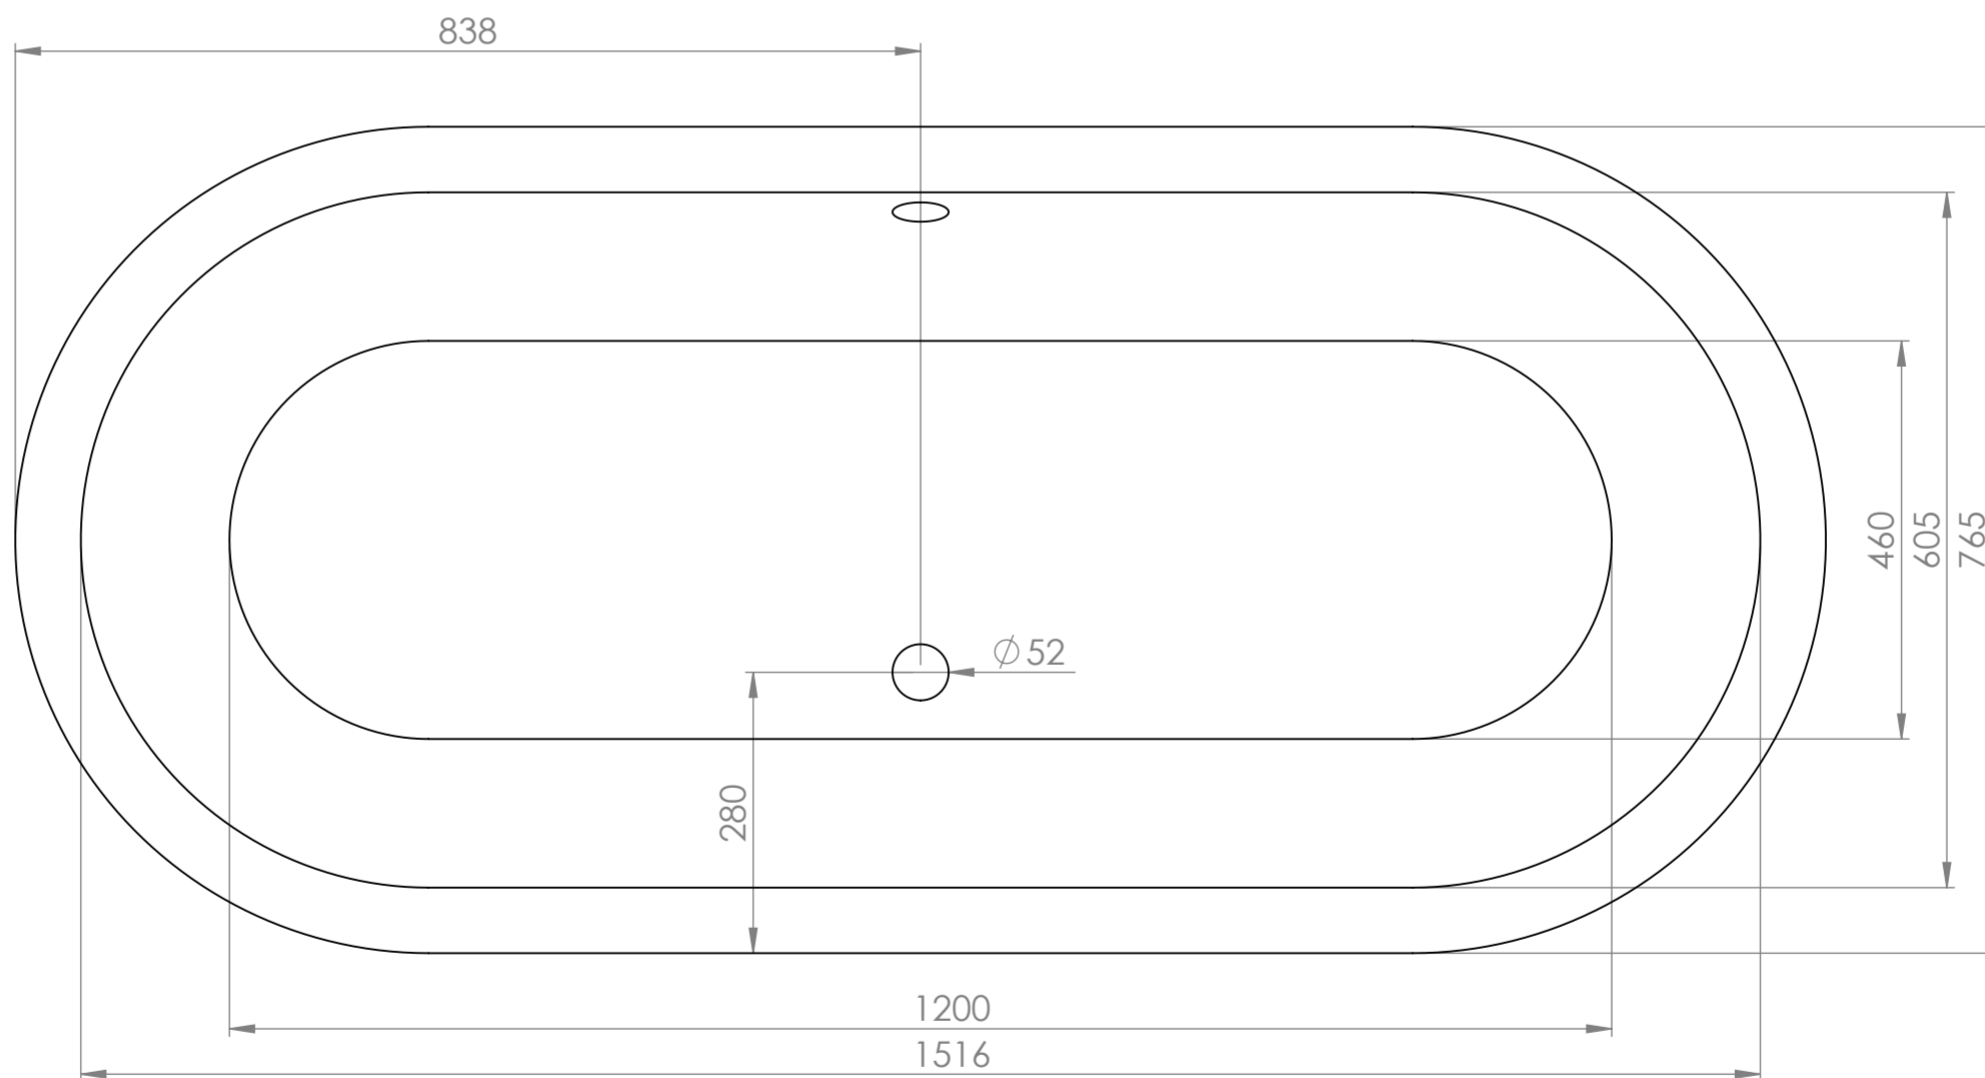

Front View

Top View

LUSO

| | |
|-------------------|------------------|
| Product Name | Connaught 1675 |
| Material | Cast Iron |
| Product Size (mm) | 1675 x 765 x 595 |

All dimensions provided in millimeters.