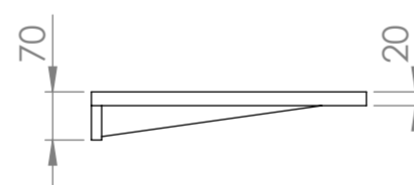

Top View

Back View

Side View

<b>LUSO</b>	Product Name	Towel Shelf 1400
	Material	Stone Resin
	Size	1400 x 400 x 70

All dimensions provided in millimeters.