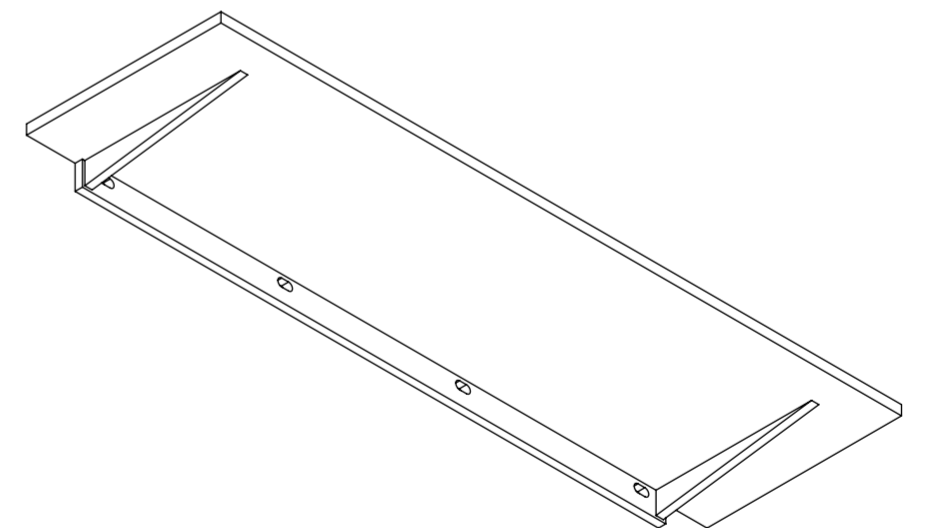

Top View

Back View

Side View

<b>LUSO</b>	Product Name	Towel Shelf 1400
	Material	Stone Resin
	Size	1400 x 400 x 70

All dimensions provided in millimeters.