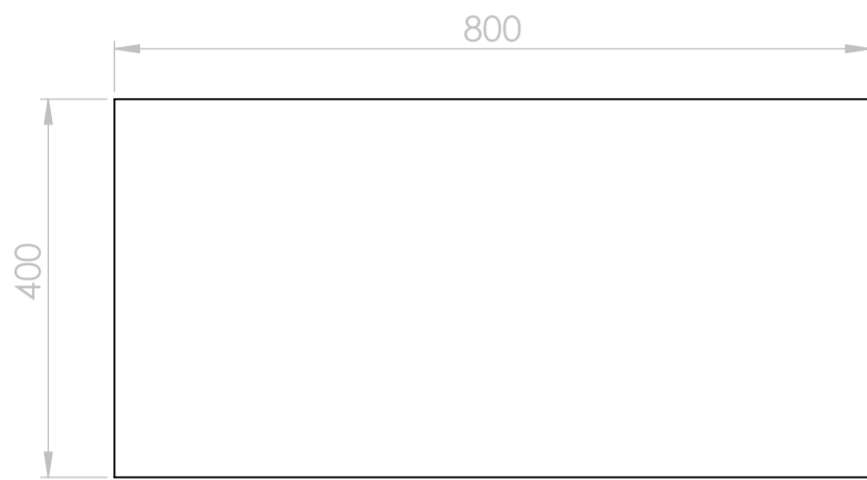

Top View

Back View

Side View

LUSO	Product Name	Towel Shelf 800
	Material	Stone Resin
	Size	800 x 400 x 70

All dimensions provided in millimeters.