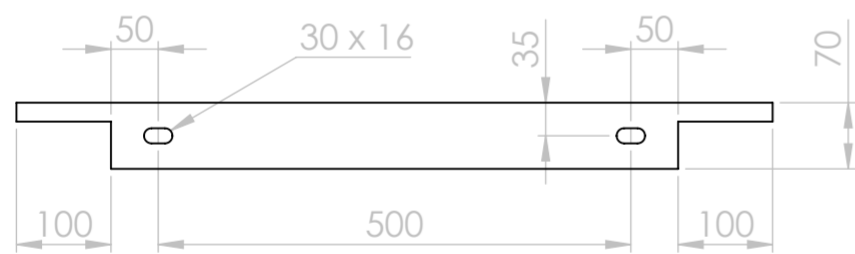

Top View

Back View

Side View

LUSO	Product Name	Towel Shelf 800
	Material	Stone Resin
	Size	800 x 400 x 70

All dimensions provided in millimeters.