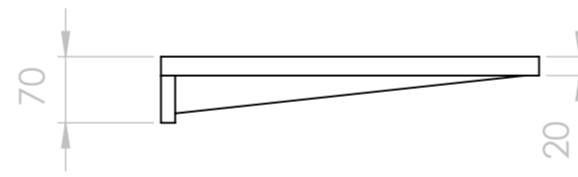

Top View

Back View

Side View

LUSO	Product Name	Towel Shelf 800
	Material	Stone Resin
	Size	800 x 400 x 70

All dimensions provided in millimeters.