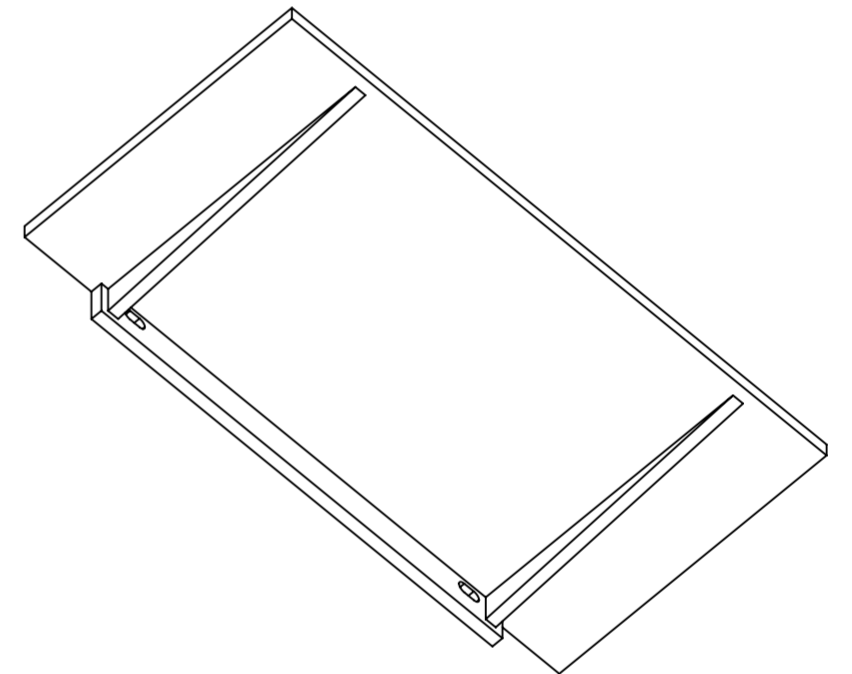

Top View

Back View

Side View

LUSO	Product Name	Towel Shelf 800
	Material	Stone Resin
	Size	800 x 400 x 70

All dimensions provided in millimeters.