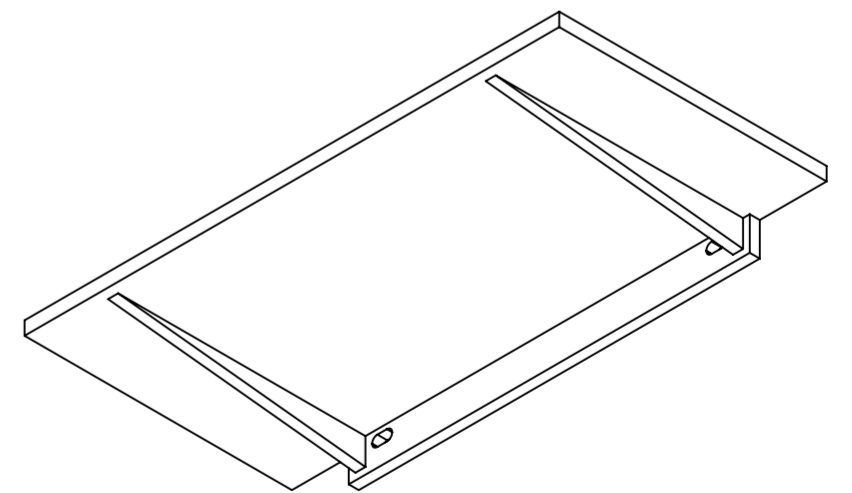

Top View

Back View

Side View

LUSO	Product Name	Towel Shelf 800
	Material	Stone Resin
	Size	800 x 400 x 70

All dimensions provided in millimeters.