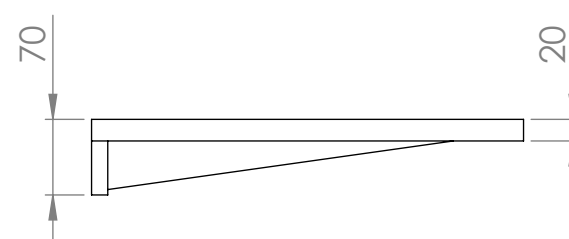

Top View

Back View

Side View

**LUSO**

Product Name	Towel Shelf 660
Material	Stone Resin
Size	660 x 400 x 70

*All dimensions provided in millimeters.*