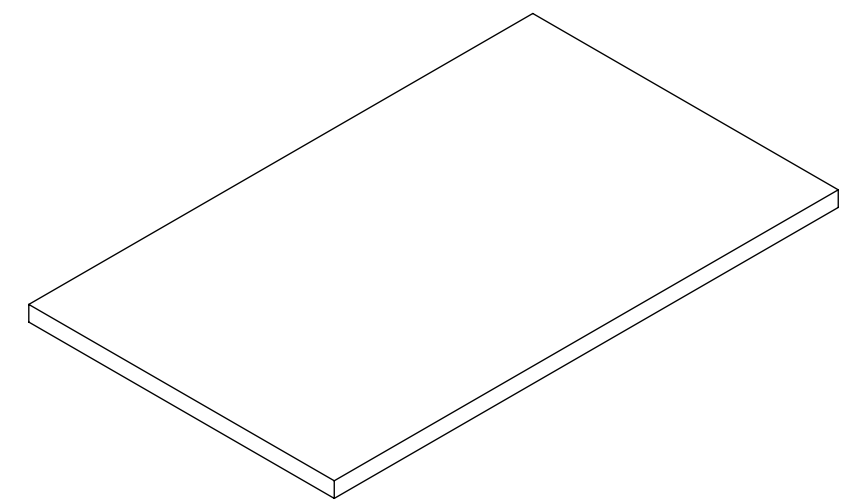

Top View

Back View

Side View

**LUSO**

Product Name	Towel Shelf 660
Material	Stone Resin
Size	660 x 400 x 70

*All dimensions provided in millimeters.*