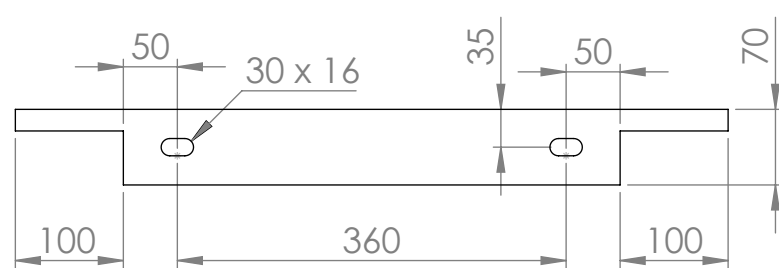

Top View

Back View

Side View

**LUSO**

Product Name	Towel Shelf 660
Material	Stone Resin
Size	660 x 400 x 70

*All dimensions provided in millimeters.*