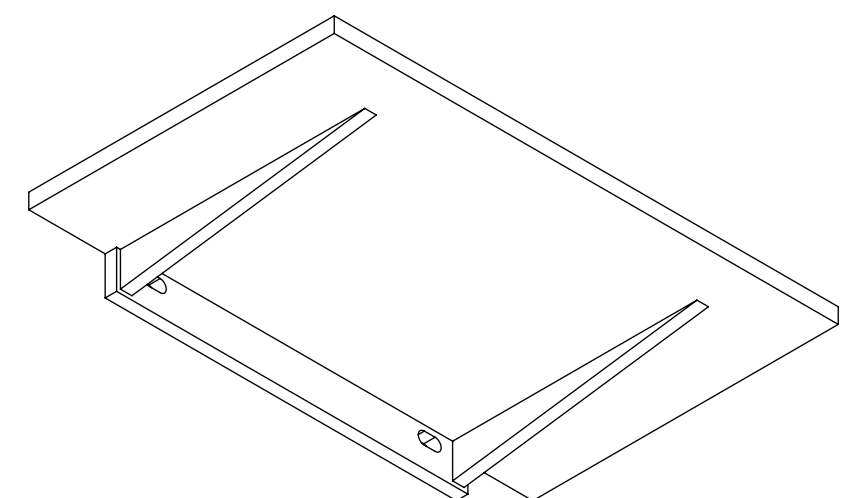

Top View

Back View

Side View

**LUSO**

Product Name	Towel Shelf 660
Material	Stone Resin
Size	660 x 400 x 70

*All dimensions provided in millimeters.*