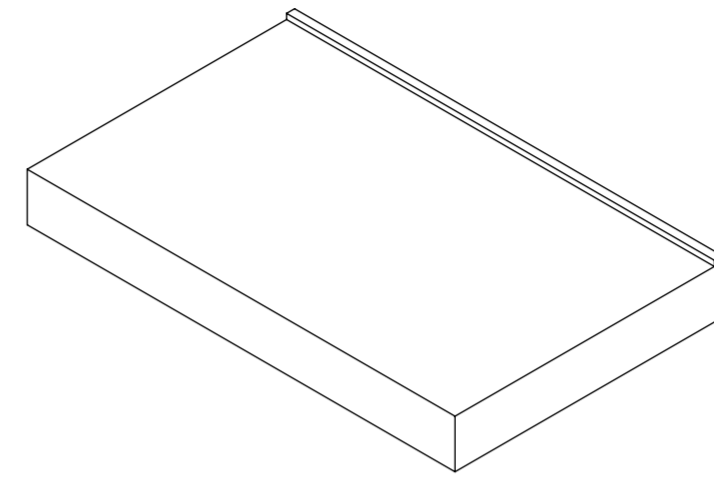

Top View

Front View

Side View

Back View

LUSSO

Product Name	Counter Top 800
Material	Stone Resin
Size	800 x 500 x 100

*All dimensions provided in millimeters.
All countertops are supplied with no tap hole(s). If you require a tap hole,
you will need to use a standard 38mm hole-saw drill attachment.*