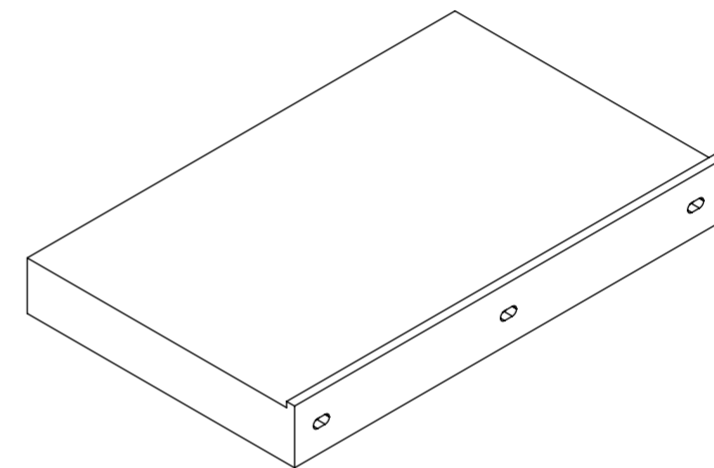

Top View

Front View

Side View

Back View

LUSSO

Product Name	Counter Top 800
Material	Stone Resin
Size	800 x 500 x 100

*All dimensions provided in millimeters.
All countertops are supplied with no tap hole(s). If you require a tap hole,
you will need to use a standard 38mm hole-saw drill attachment.*