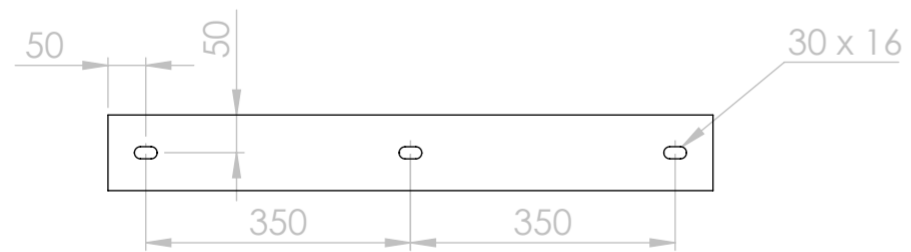

Top View

Front View

Side View

Back View

LUSSO

Product Name	Counter Top 800
Material	Stone Resin
Size	800 x 500 x 100

*All dimensions provided in millimeters.
All countertops are supplied with no tap hole(s). If you require a tap hole,
you will need to use a standard 38mm hole-saw drill attachment.*