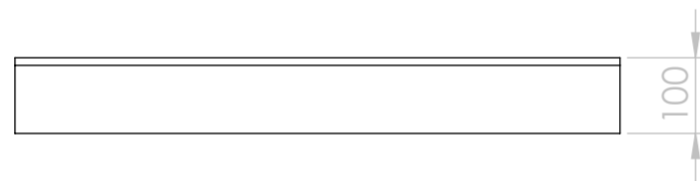

Top View

Front View

Side View

Back View

LUSSO

Product Name	Counter Top 800
Material	Stone Resin
Size	800 x 500 x 100

*All dimensions provided in millimeters.
All countertops are supplied with no tap hole(s). If you require a tap hole,
you will need to use a standard 38mm hole-saw drill attachment.*