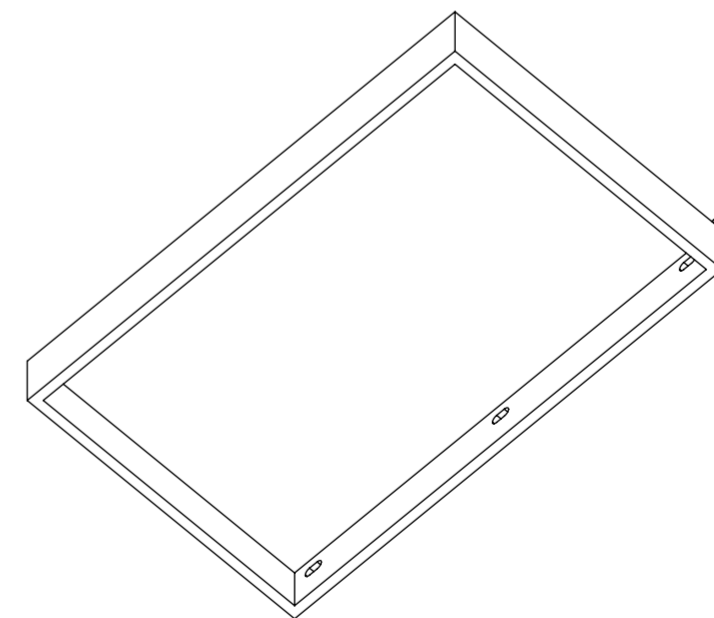

Top View

Front View

Side View

Back View

LUSSO

Product Name	Counter Top 800
Material	Stone Resin
Size	800 x 500 x 100

*All dimensions provided in millimeters.
All countertops are supplied with no tap hole(s). If you require a tap hole,
you will need to use a standard 38mm hole-saw drill attachment.*