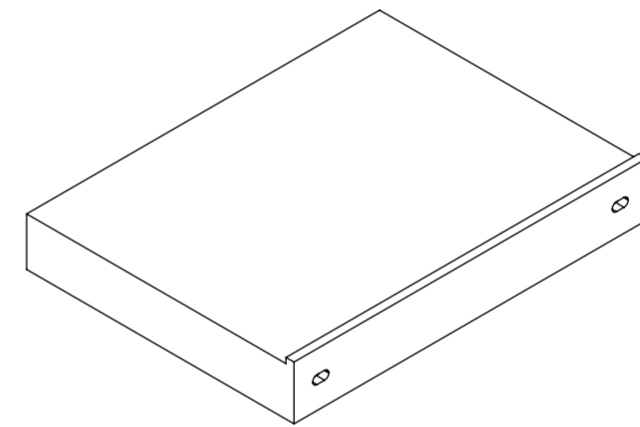

Top View

Front View

Side View

Back View

LUSO

Product Name	Counter Top 660
Material	Stone Resin
Size	660 x 500 x 100

*All dimensions provided in millimeters.
All countertops are supplied with no tap hole(s). If you require a tap hole,
you will need to use a standard 38mm hole-saw drill attachment.*