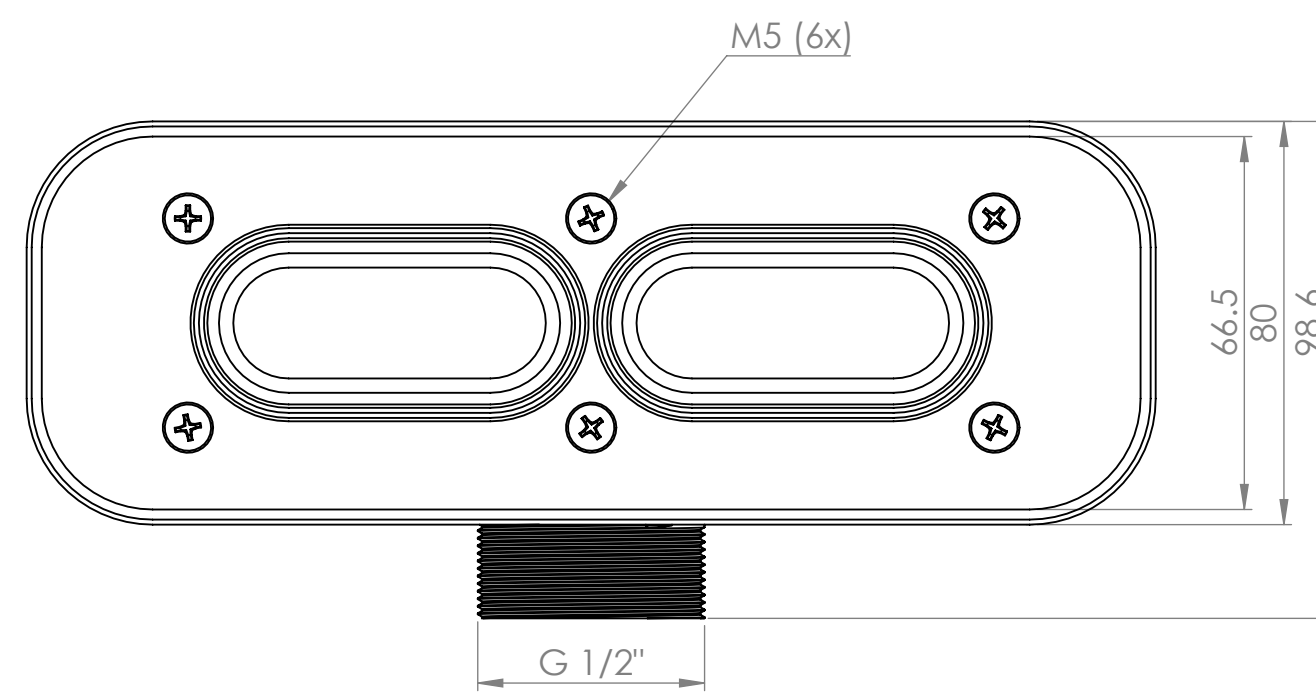

Shower Tray with Enclosure Kit - A

Shower Tray - Top View

Section View A-A

Waste Kit - Front View

Waste Kit - Top View

LUSO

Product Name	Designo Kit A
Size, mm	1600 x 900 x 25
Contains	Shower Tray Shower Waste 8mm Matte Black Shower Screen Glass-Wall Fixing Kit Matte Black Bracing Bar

All dimensions provided in mm.