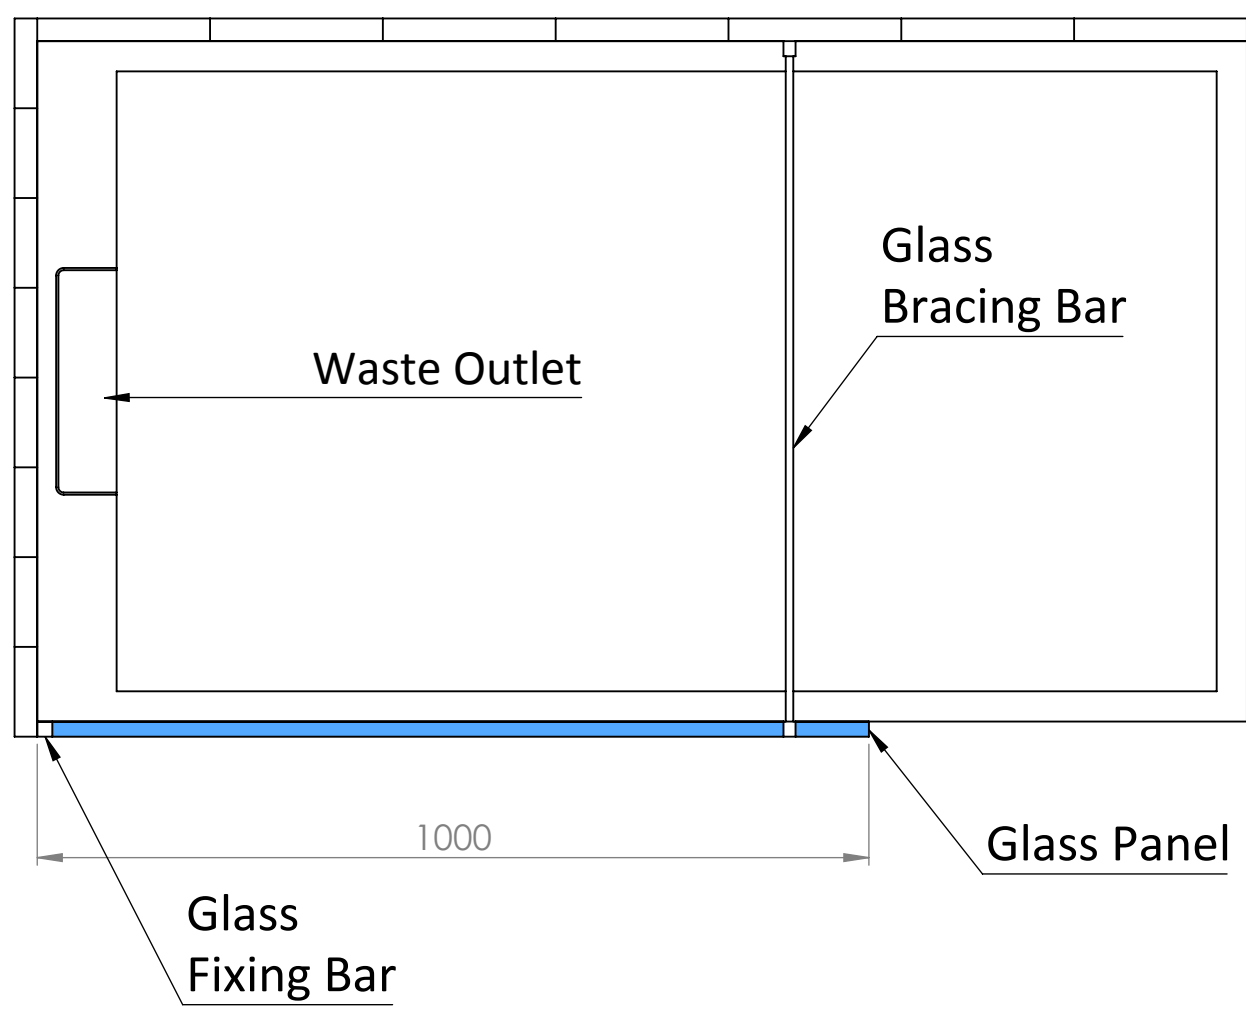

Shower Tray with Enclosure Kit - A

Shower Tray - Top View

Section View A-A

Waste Kit - Front View

Waste Kit - Top View

LUSO

Product Name	Designo Kit A
Size, mm	1600 x 900 x 25
Contains	Shower Tray Shower Waste 8mm Matte Black Shower Screen Glass-Wall Fixing Kit Matte Black Bracing Bar

All dimensions provided in mm.