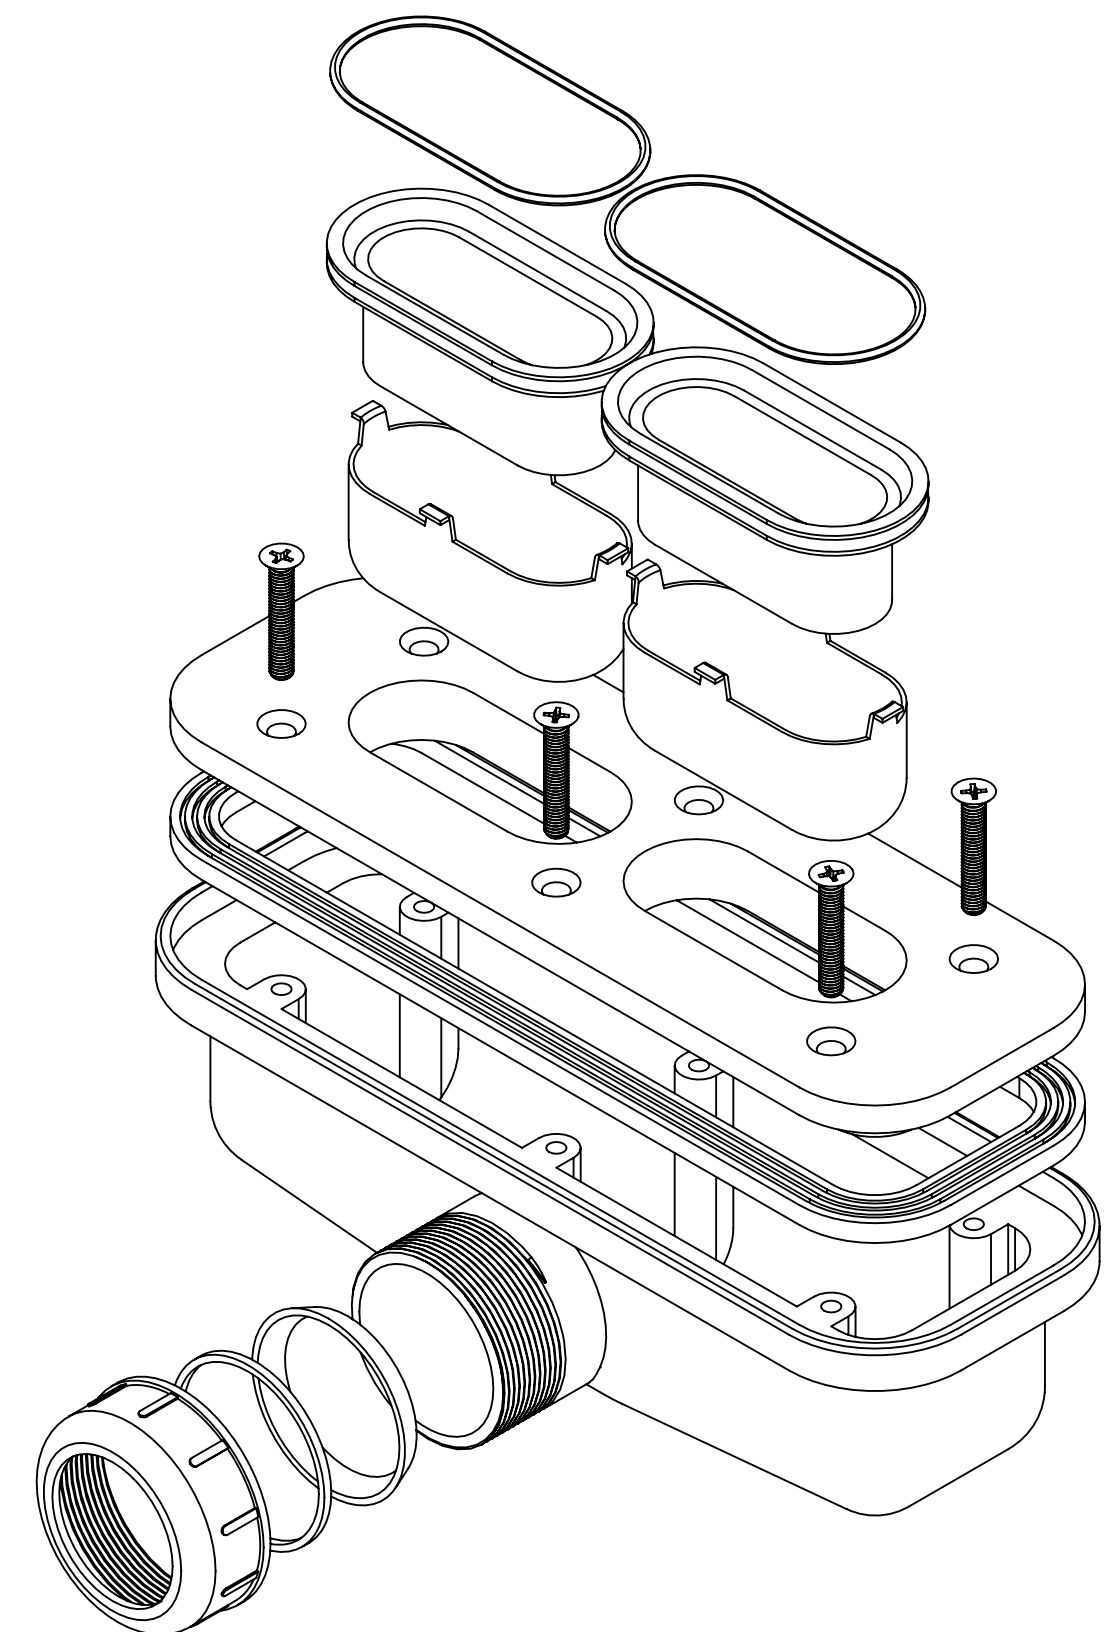

Shower Tray with Enclosure Kit - A

Shower Tray - Top View

Section View A-A

Waste Kit - Front View

Waste Kit - Top View

LUSO

Product Name	Designo Kit A
Size, mm	1600 x 900 x 25
Contains	Shower Tray Shower Waste 8mm Matte Black Shower Screen Glass-Wall Fixing Kit Matte Black Bracing Bar

All dimensions provided in mm.