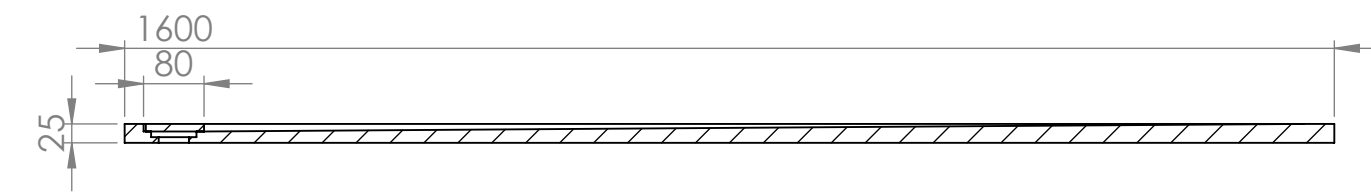

Shower Tray with Enclosure Kit - A

Shower Tray - Top View

Section View A-A

Waste Kit - Front View

Waste Kit - Top View

LUSO

Product Name	Designo Kit A
Size, mm	1600 x 900 x 25
Contains	Shower Tray Shower Waste 8mm Matte Black Shower Screen Glass-Wall Fixing Kit Matte Black Bracing Bar

All dimensions provided in mm.