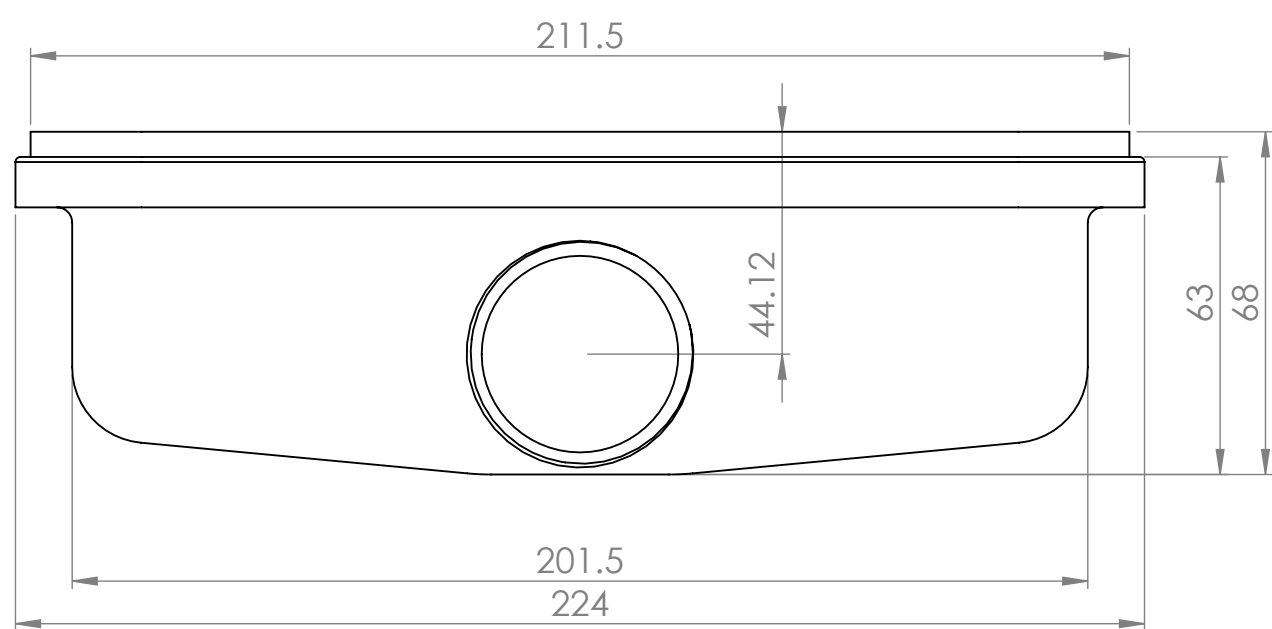

Shower Tray with Enclosure Kit - A

Shower Tray - Top View

Section View A-A

Waste Kit - Front View

Waste Kit - Top View

LUSO

Product Name	Designo Kit A
Size, mm	1600 x 900 x 25
Contains	Shower Tray Shower Waste 8mm Matte Black Shower Screen Glass-Wall Fixing Kit Matte Black Bracing Bar

All dimensions provided in mm.