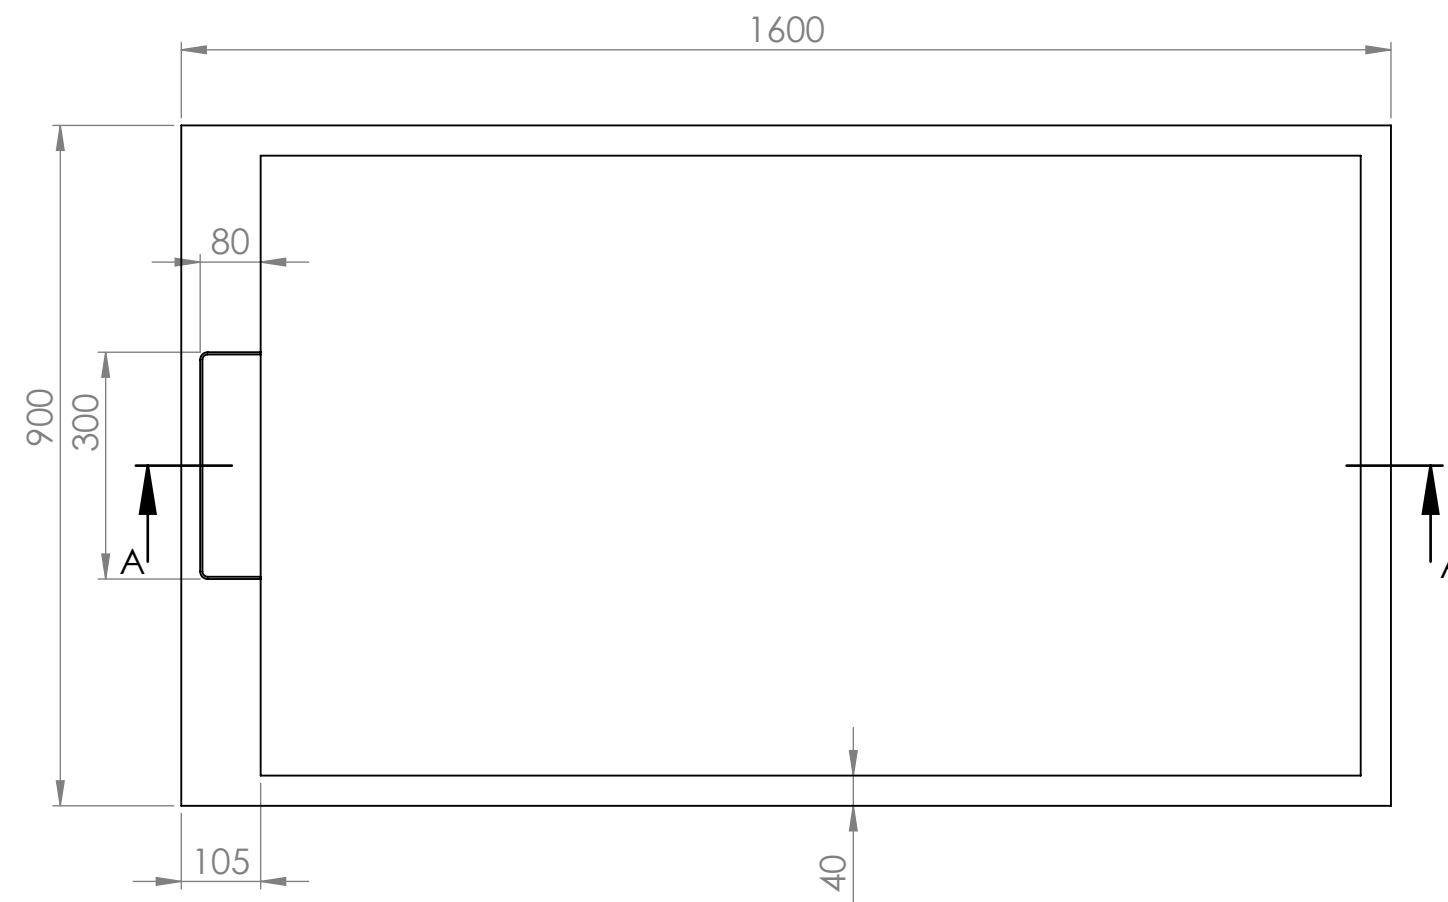

Shower Tray with Enclosure Kit - A

Shower Tray - Top View

Section View A-A

Waste Kit - Front View

Waste Kit - Top View

LUSO

Product Name	Designo Kit A
Size, mm	1600 x 900 x 25
Contains	Shower Tray Shower Waste 8mm Matte Black Shower Screen Glass-Wall Fixing Kit Matte Black Bracing Bar

All dimensions provided in mm.