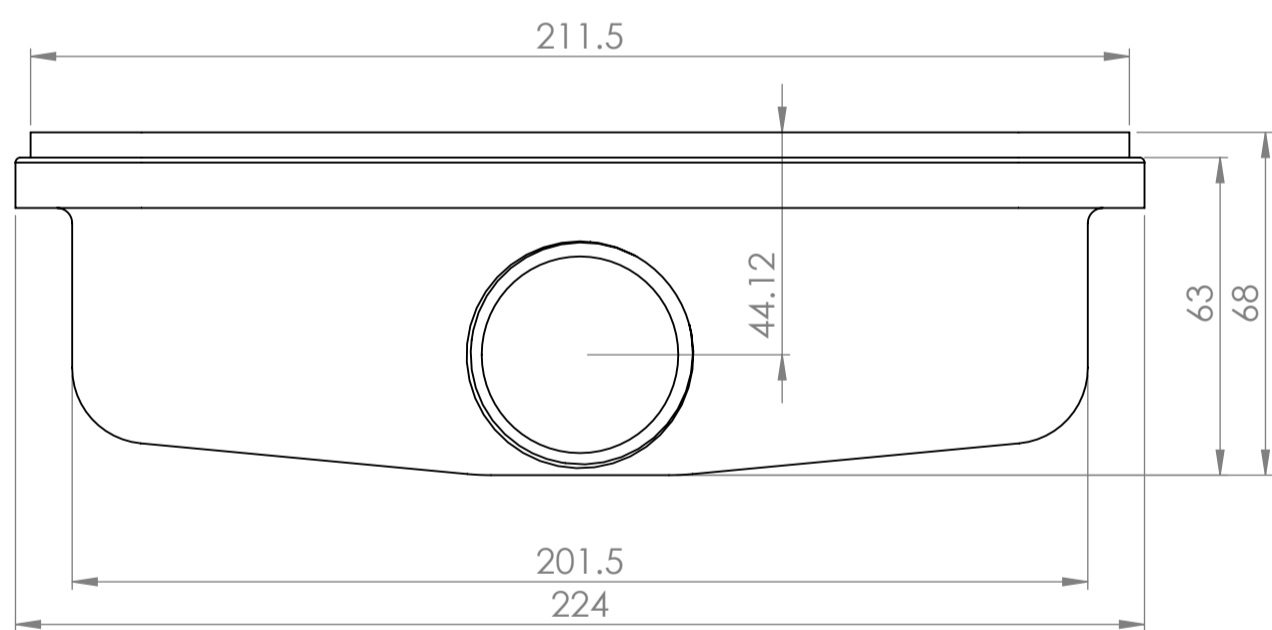

Shower Tray with Enclosure Kit - A

Shower Tray - Top View

Section View A-A

Waste Kit - Front View

Waste Kit - Top View

**LUSO**

Product Name	Designo Kit A
Size, mm	1600 x 800 x 25
Contains	Shower Tray Shower Waste 8mm Matte Black Shower Screen Glass-Wall Fixing Kit Matte Black Bracing Bar

All dimensions provided in mm.