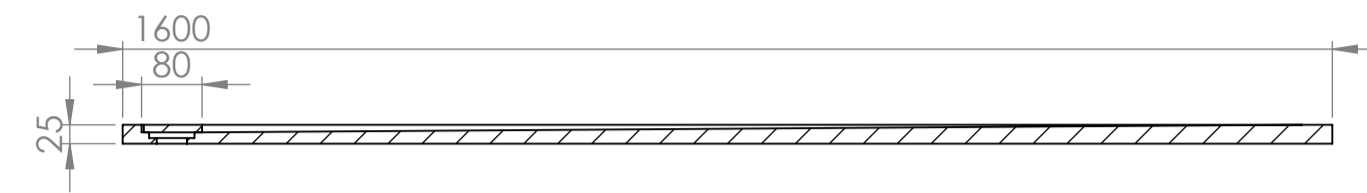

Shower Tray with Enclosure Kit - A

Shower Tray - Top View

Section View A-A

Waste Kit - Front View

Waste Kit - Top View

**LUSO**

Product Name	Designo Kit A
Size, mm	1600 x 800 x 25
Contains	Shower Tray Shower Waste 8mm Matte Black Shower Screen Glass-Wall Fixing Kit Matte Black Bracing Bar

All dimensions provided in mm.