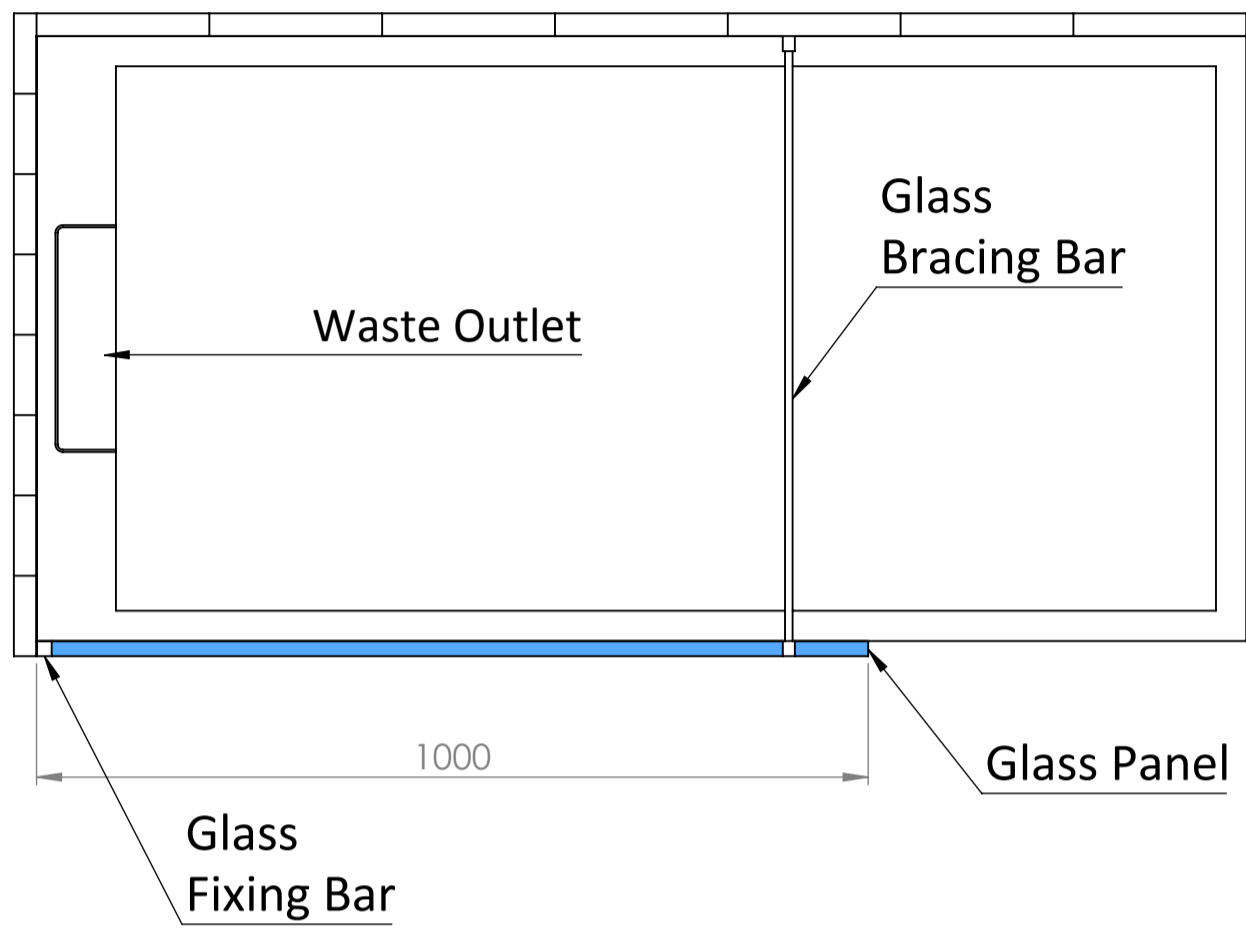

Shower Tray with Enclosure Kit - A

Shower Tray - Top View

Section View A-A

Waste Kit - Front View

Waste Kit - Top View

**LUSO**

Product Name	Designo Kit A
Size, mm	1600 x 800 x 25
Contains	Shower Tray Shower Waste 8mm Matte Black Shower Screen Glass-Wall Fixing Kit Matte Black Bracing Bar

All dimensions provided in mm.