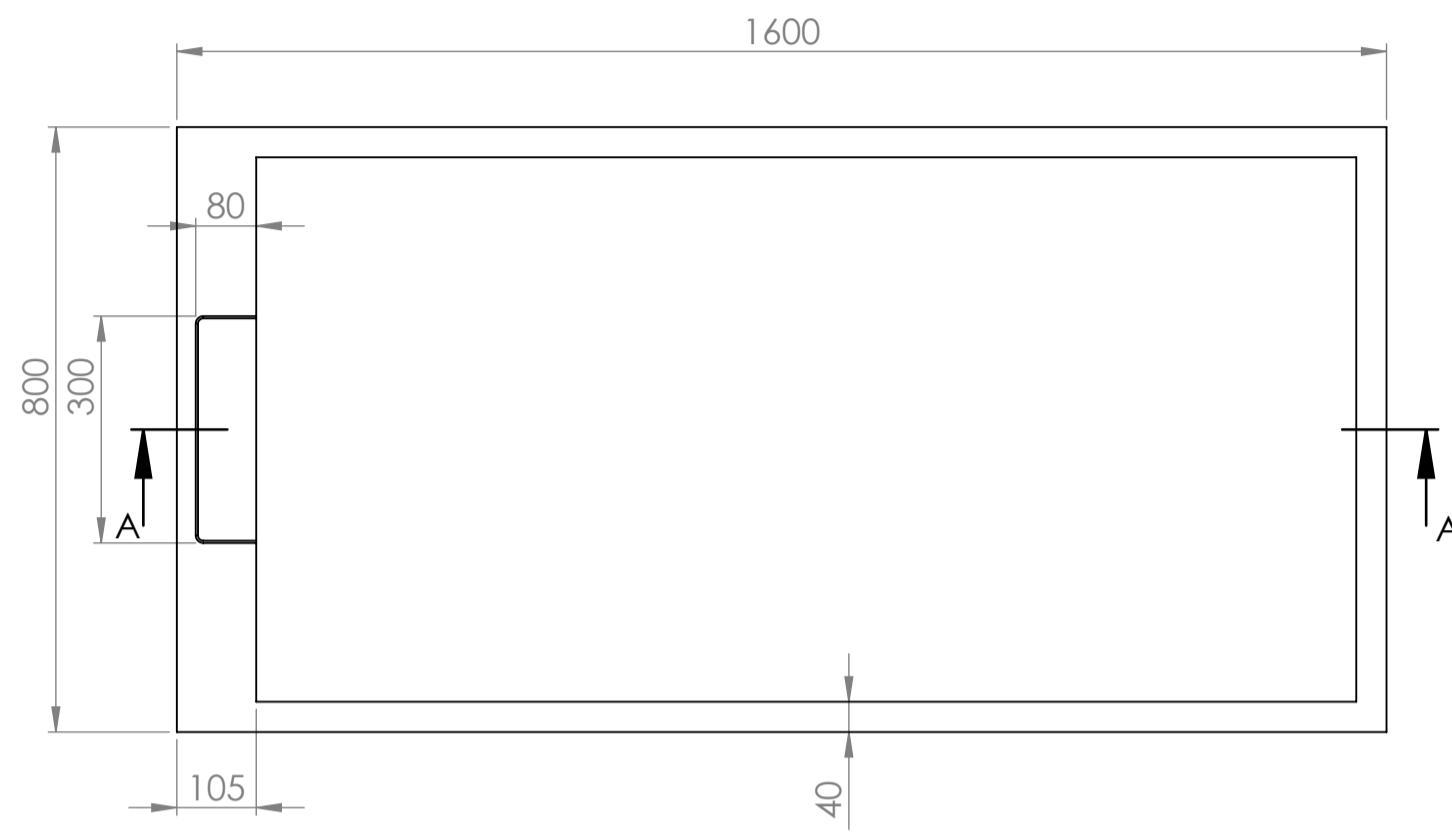

Shower Tray with Enclosure Kit - A

Shower Tray - Top View

Section View A-A

Waste Kit - Front View

Waste Kit - Top View

**LUSO**

Product Name	Designo Kit A
Size, mm	1600 x 800 x 25
Contains	Shower Tray Shower Waste 8mm Matte Black Shower Screen Glass-Wall Fixing Kit Matte Black Bracing Bar

All dimensions provided in mm.