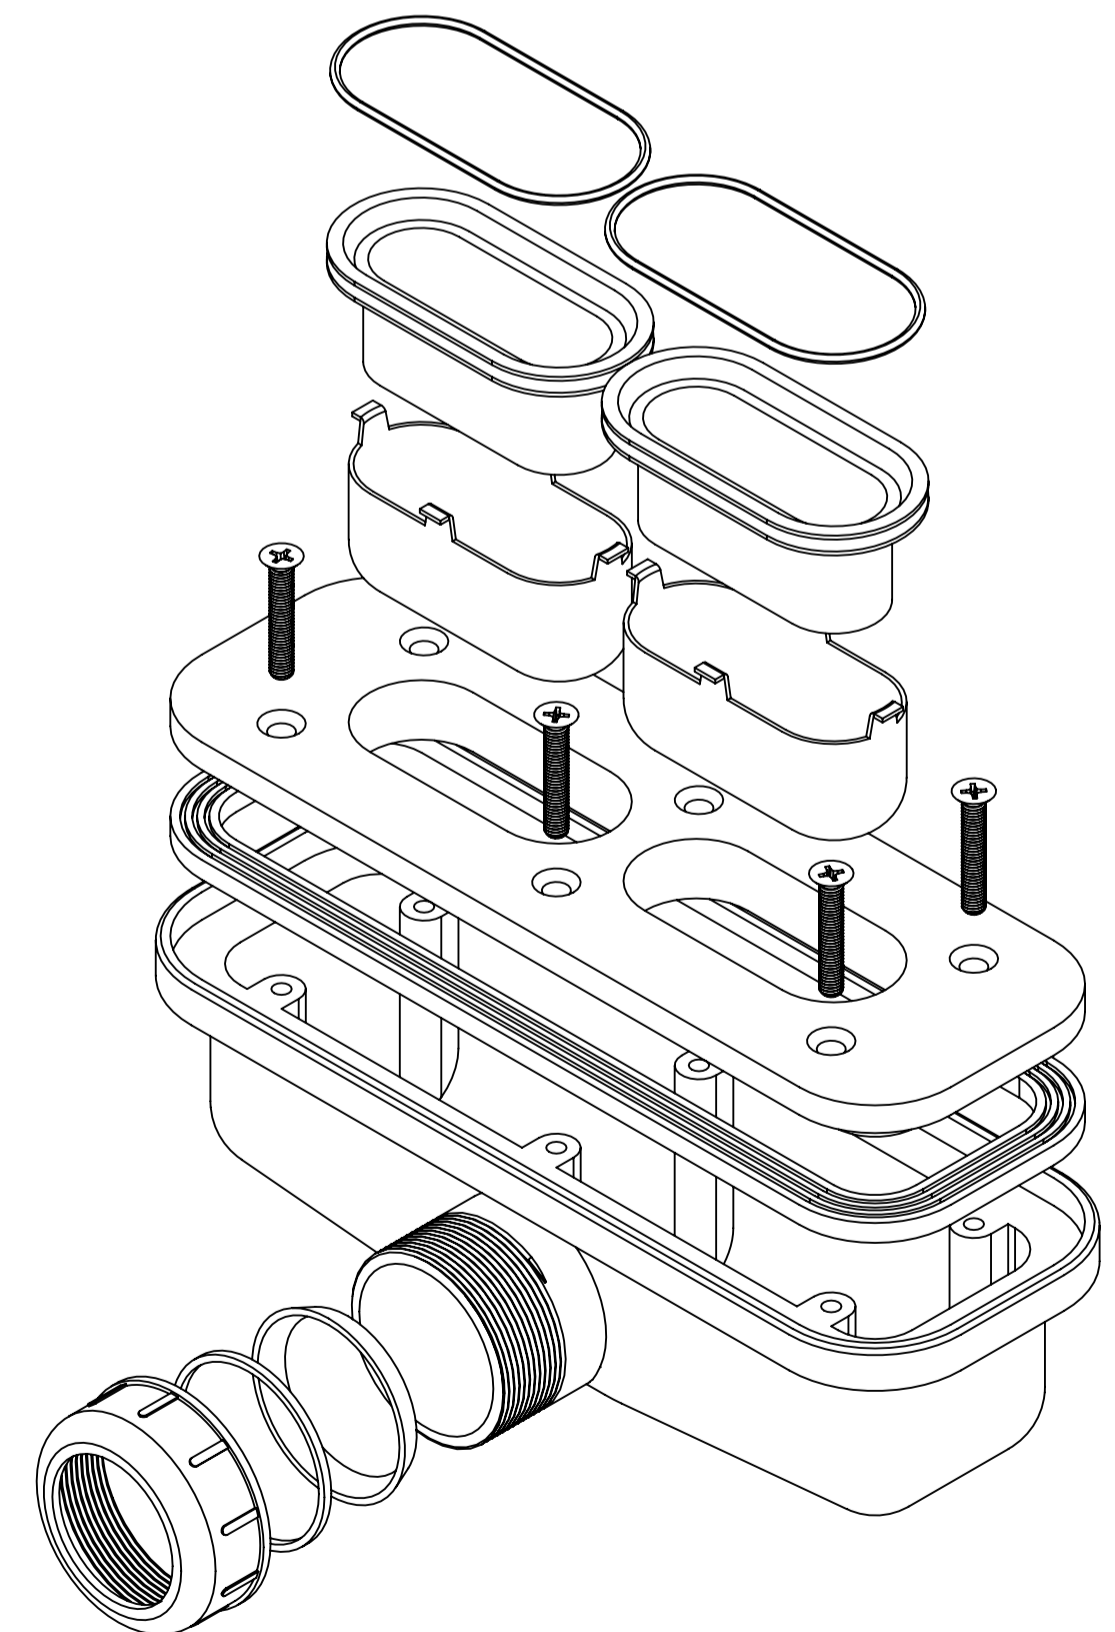

Shower Tray with Enclosure Kit - A

Shower Tray - Top View

Section View A-A

Waste Kit - Front View

Waste Kit - Top View

**LUSO**

Product Name	Designo Kit A
Size, mm	1600 x 800 x 25
Contains	Shower Tray Shower Waste 8mm Matte Black Shower Screen Glass-Wall Fixing Kit Matte Black Bracing Bar

All dimensions provided in mm.