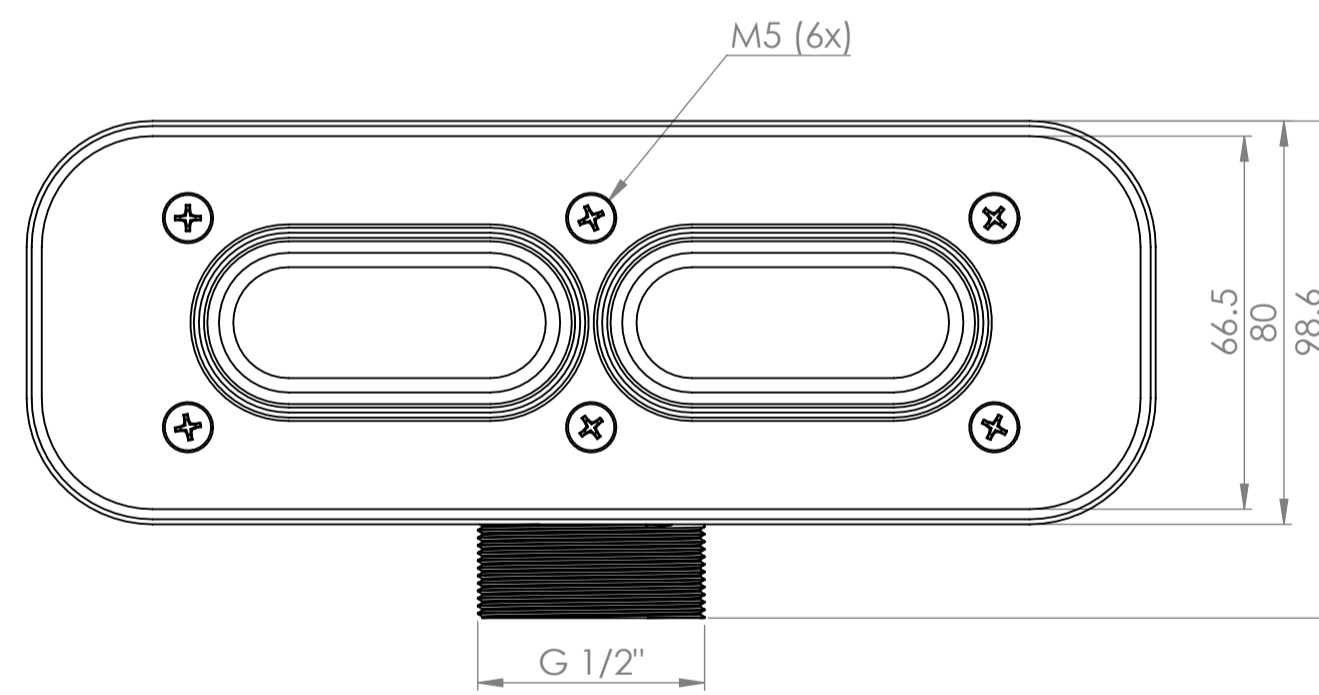

Shower Tray with Enclosure Kit - A

Shower Tray - Top View

Section View A-A

Waste Kit - Front View

Waste Kit - Top View

**LUSO**

Product Name	Designo Kit A
Size, mm	1600 x 800 x 25
Contains	Shower Tray Shower Waste 8mm Matte Black Shower Screen Glass-Wall Fixing Kit Matte Black Bracing Bar

All dimensions provided in mm.