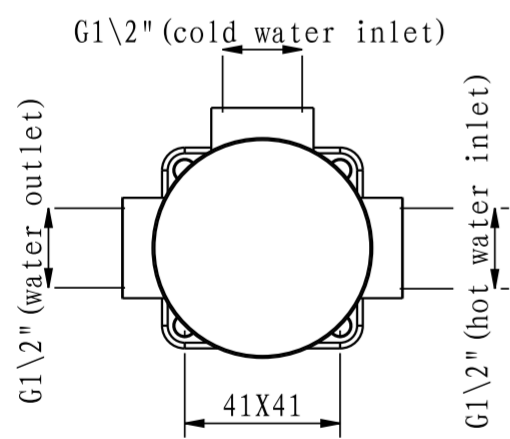

Front View

Side View

LUSO

Product Name

Porto

Product Type

Shower System

All dimensions provided in millimeters.