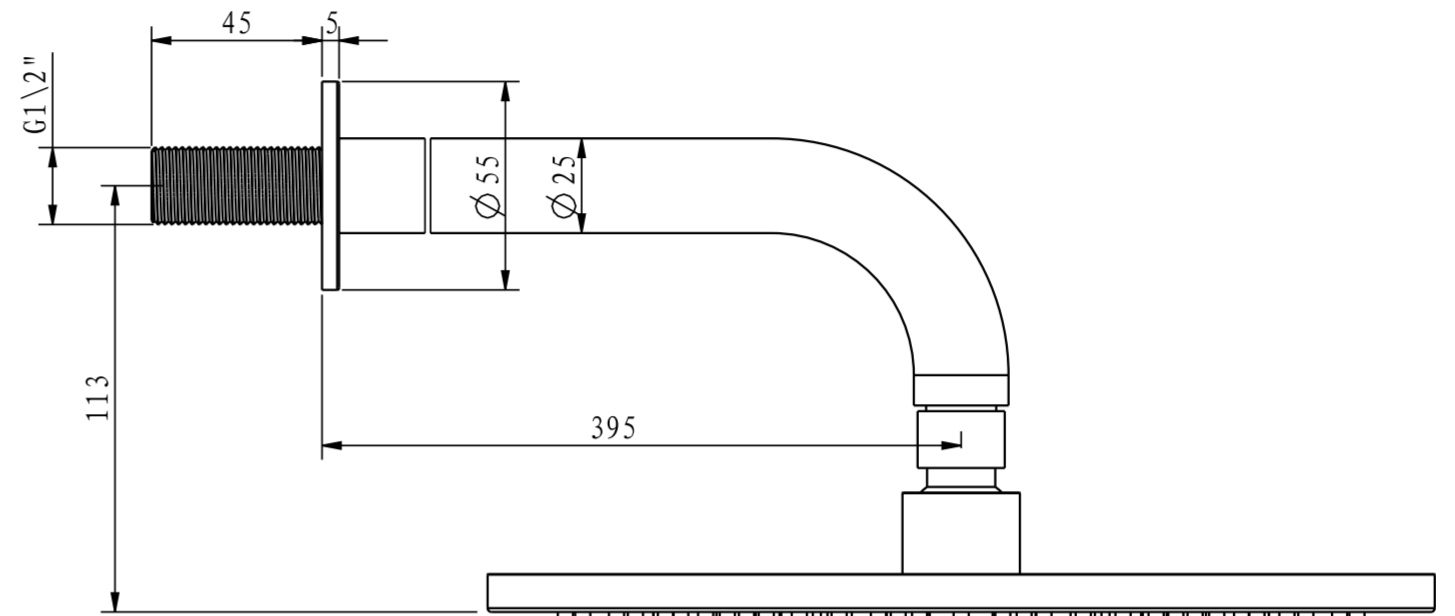

Front View

Side View

LUSO

Product Name

Porto

Product Type

Shower System

All dimensions provided in millimeters.