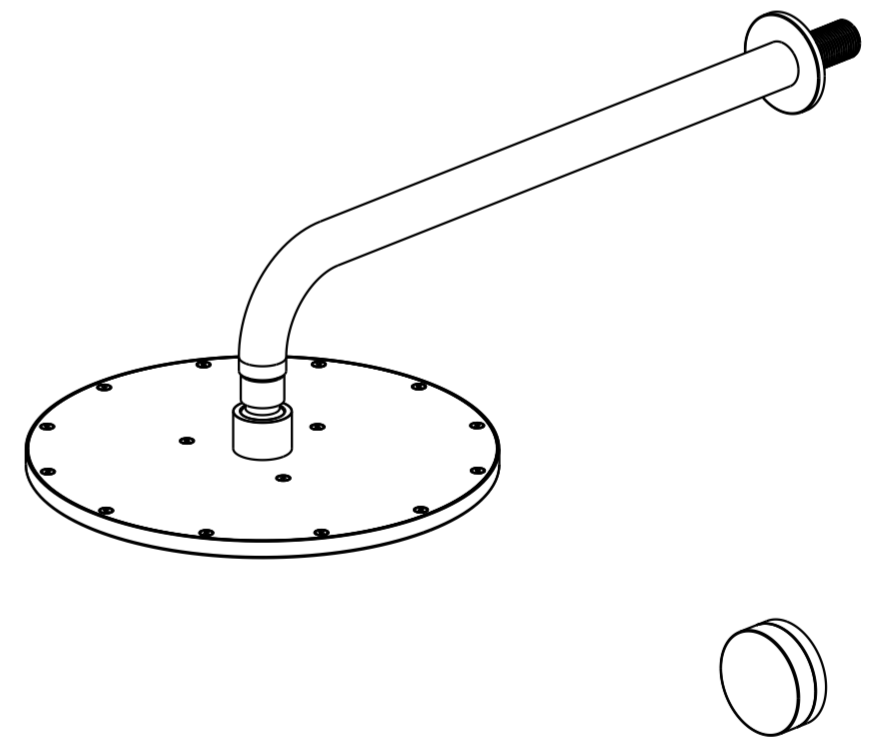

Front View

Side View

LUSO

Product Name

Porto

Product Type

Shower System

All dimensions provided in millimeters.