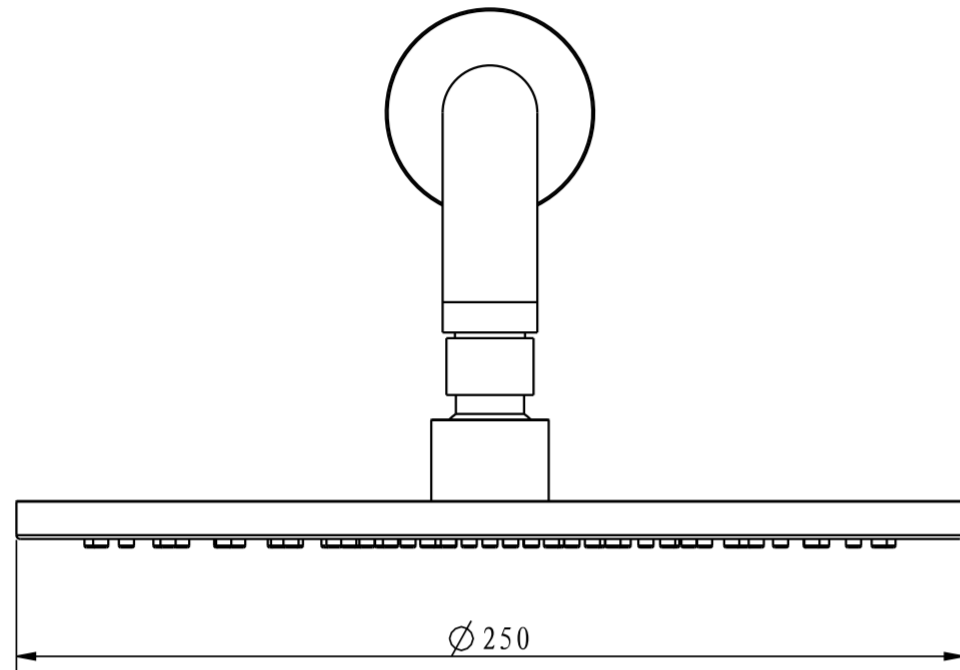

Front View

Side View

LUSO

Product Name

Porto

Product Type

Shower System

All dimensions provided in millimeters.