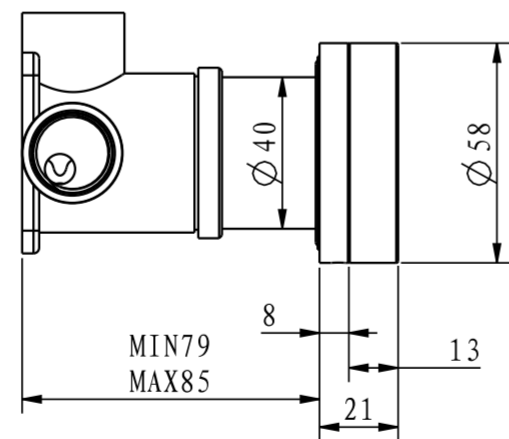

Front View

Side View

LUSO

Product Name

Porto

Product Type

Shower System

All dimensions provided in millimeters.