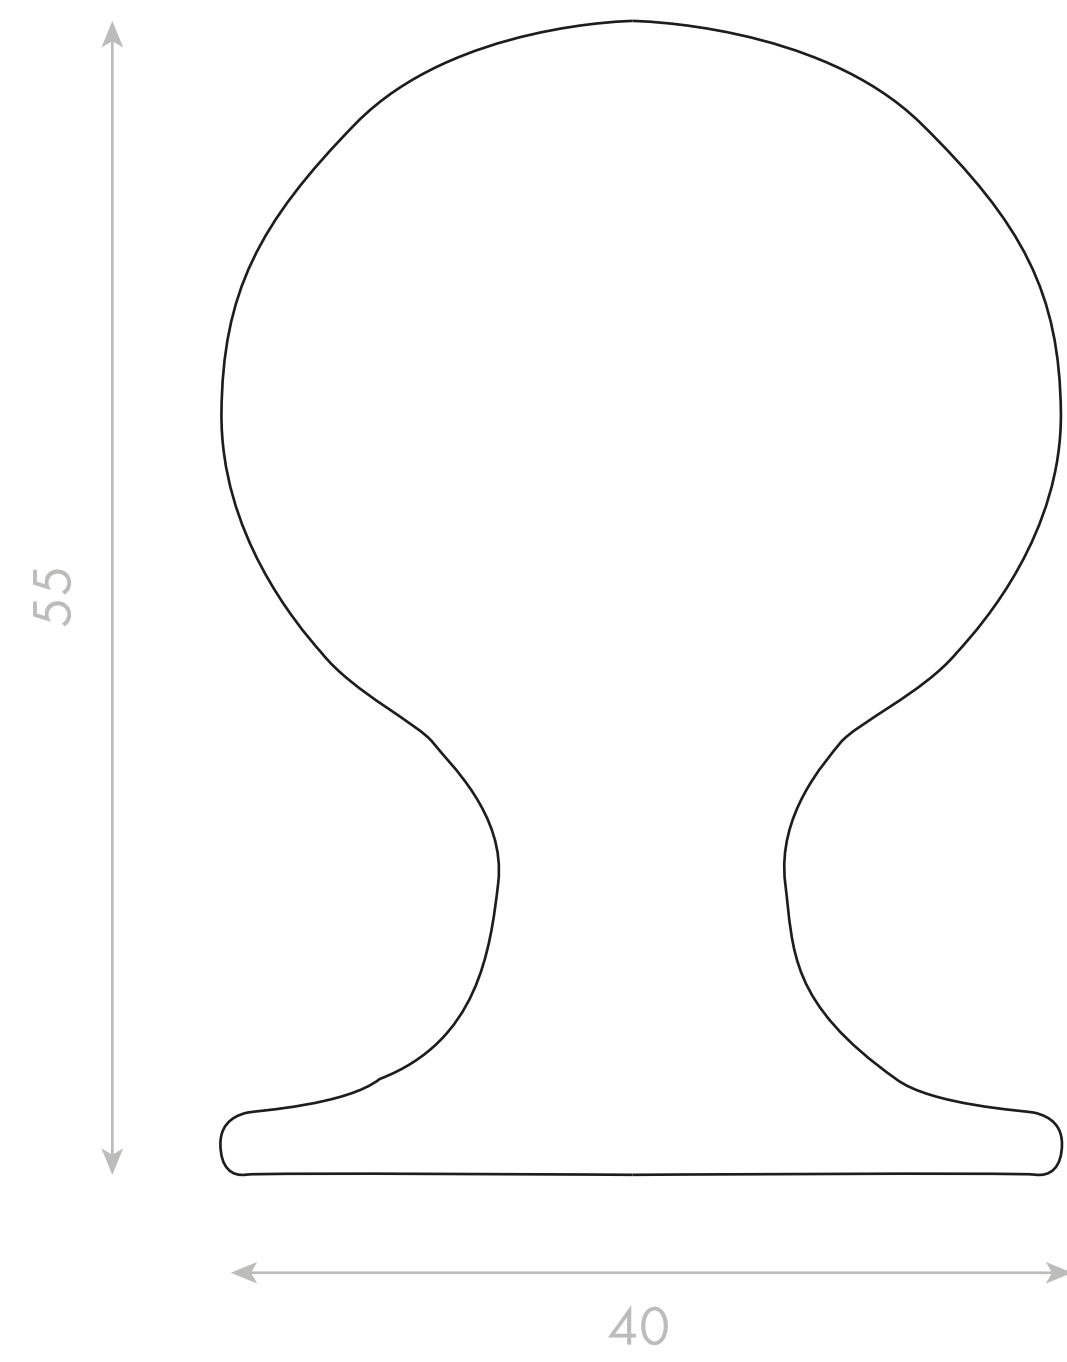

Side View

LUSO

Product Name	Eton Cabinet Knob
Product Size (mm)	40 x 55

All dimensions provided in millimeters.