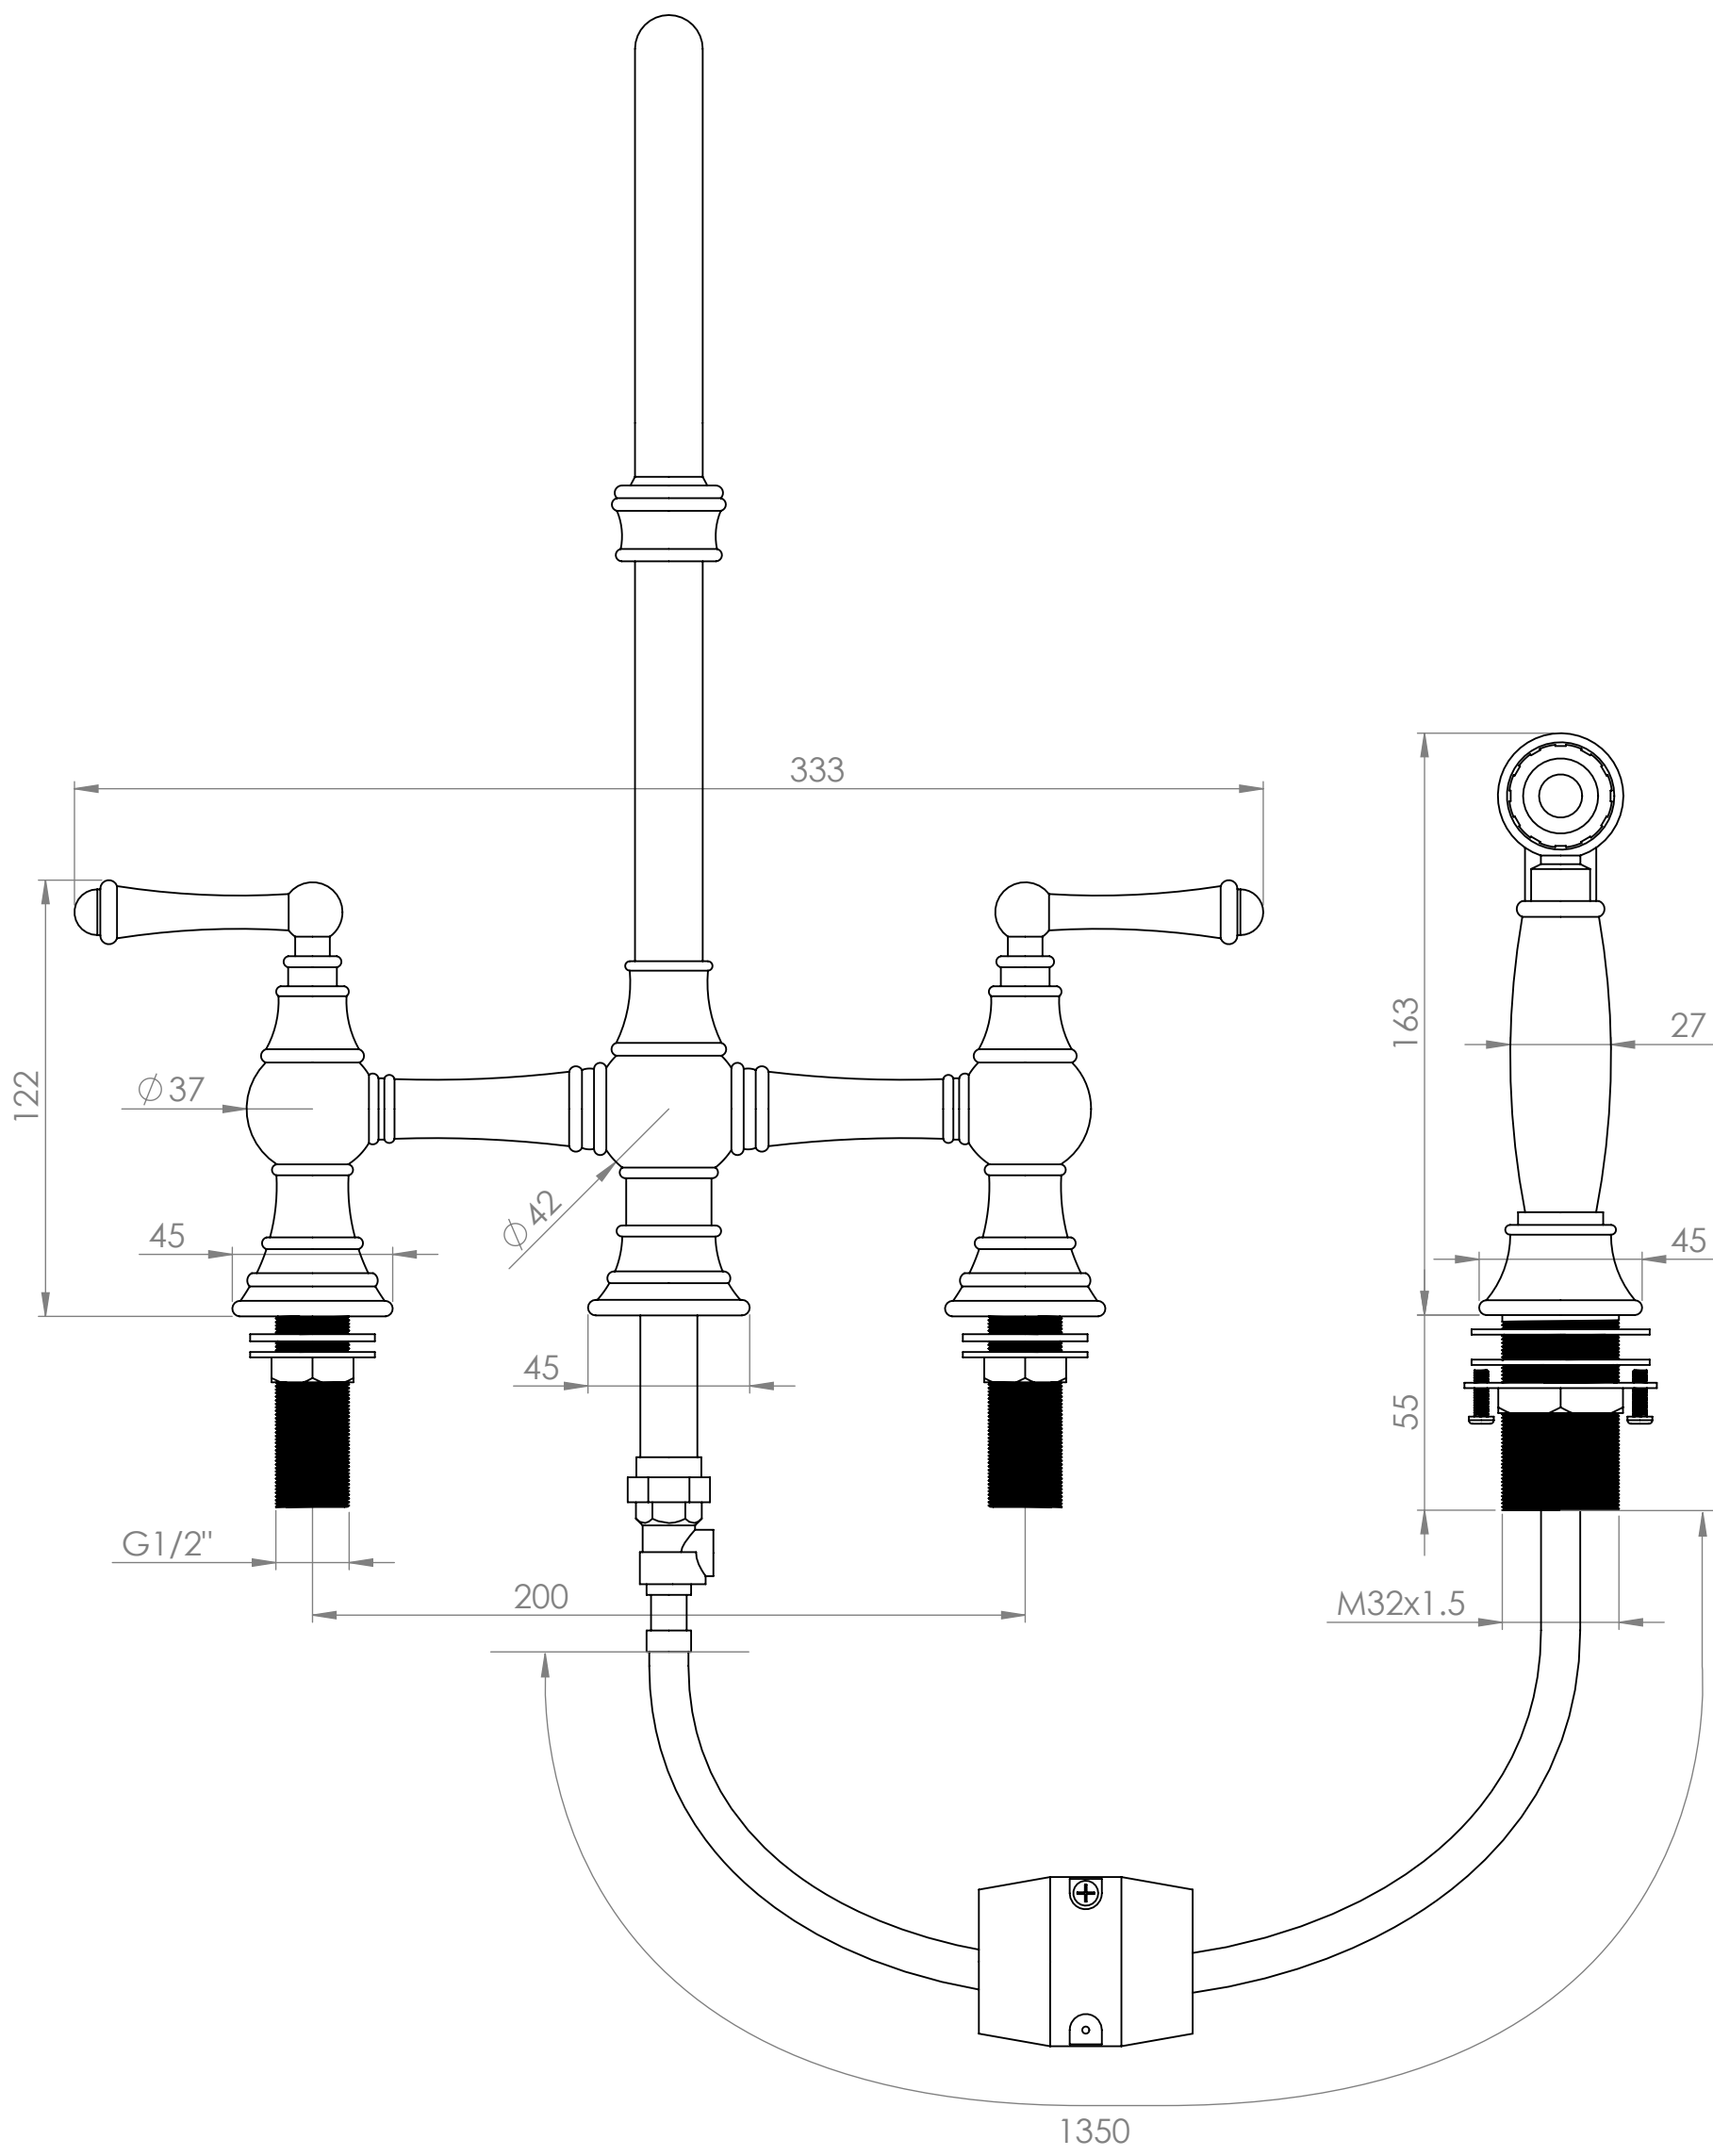

Front View

Side View

LUSO

Product Name	Asbury Series
Product Type	4-Hole Kitchen Tap

All dimensions provided in millimeters.