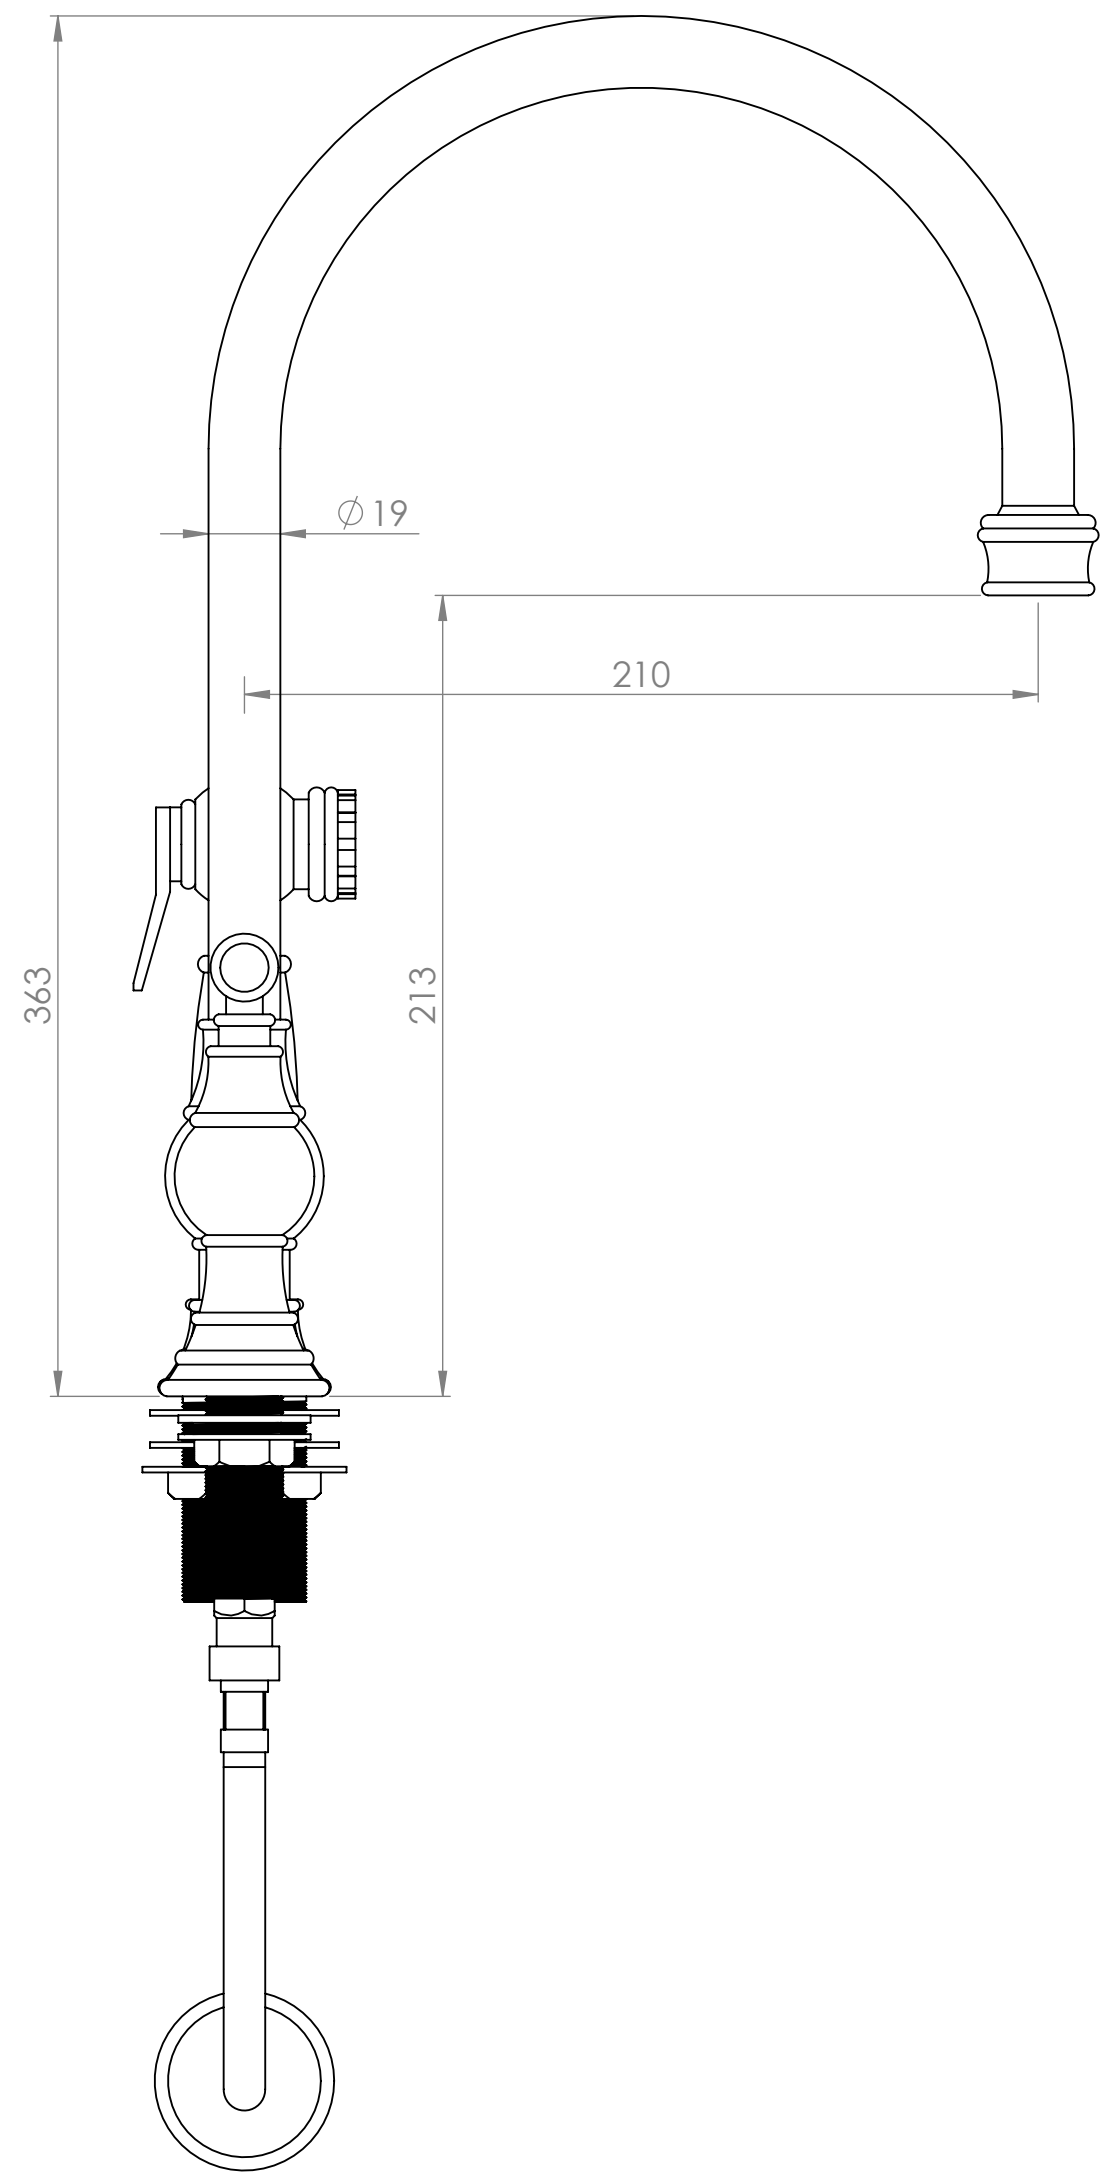

Front View

Side View

LUSO

Product Name	Asbury Series
Product Type	4-Hole Kitchen Tap

All dimensions provided in millimeters.